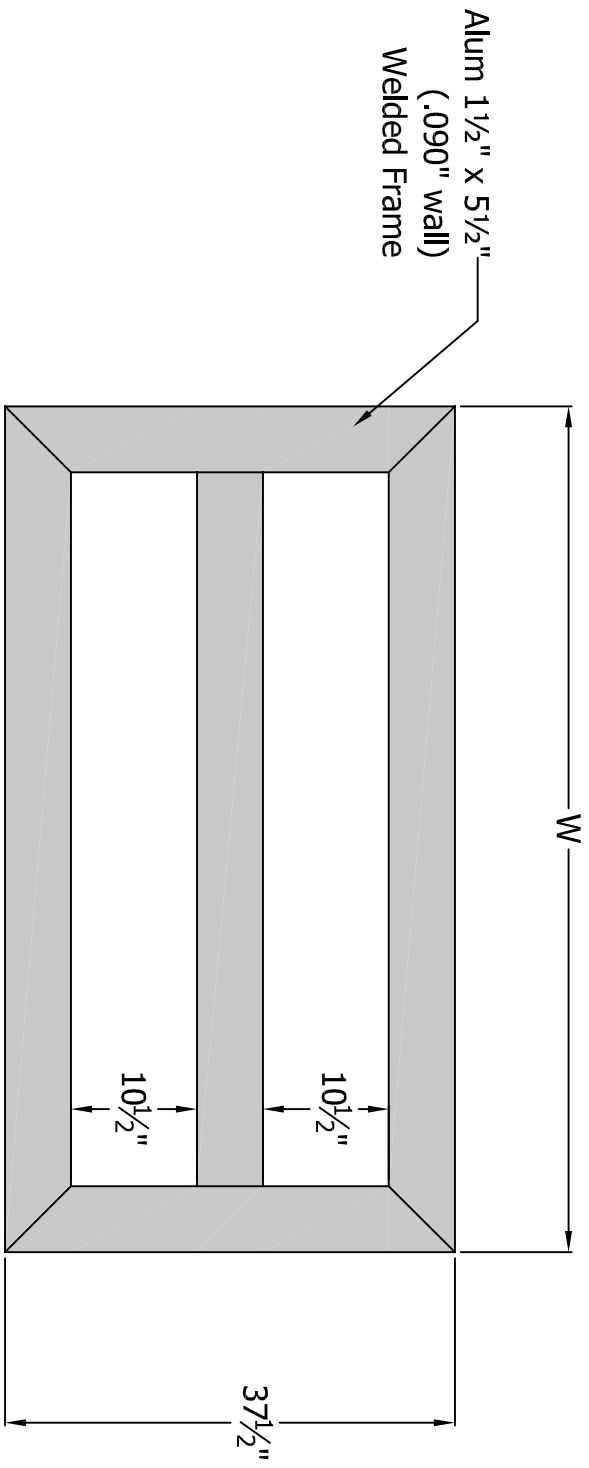

Revision Table	
Rev	Date

Gate Size	W
4' Gate	46 1/2"
6' Gate	70 1/2"
8' Gate	94 1/2"

# Polyvinyl Fence System

SCALE 1:1	DRAWN BY: F.S.B.	STYLE NAME
DATE DRAWN: 3/5/2018	LOC: Z:\Vinyl\Polyvinyl Fence\Post and Rail	Gate Alum 3 Rail 1.5 X 5.5-4-6-8
DRAFT: 3/5/2018-7F	As Shown	3 Rail 1 1/2"x5 1/2" 6' gate