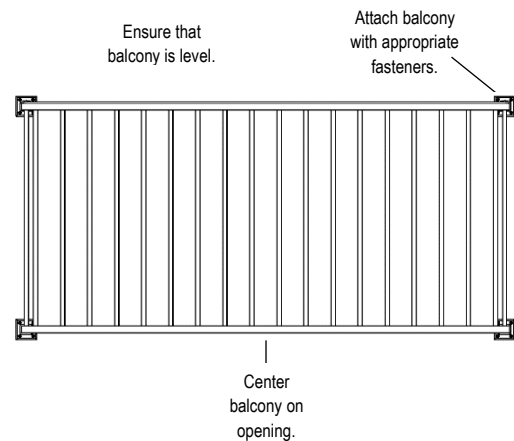

Juliette Balcony

(Style C10)

Installation Instructions

- It is the responsibility of the installer to meet all code and safety requirements, and to obtain all required building permits. The installer should determine and implement the installation techniques appropriate for each unique installation situation. Digger Specialties, Inc. and its distributors shall not be held liable for improper or unsafe installations.
- These instructions must be followed exactly as written and the materials used must be exactly as shown in the instructions. Any deviation from the instructions or variation in the materials used/installed may result in an unsuccessful installation and will void the warranty.

Site Preparation

Care should be exercised when preparing for a Juliette Balcony install. In most instances the balcony will need to be lifted into place and should be done with equipment that is rated for heavy lifting using a qualified operator to operate the lifting equipment.

Careful site preparation is required with a thorough understanding of where balcony is to be installed.

Juliette Balcony will need to be attached to solid wall structure with appropriately rated fasteners to meet all applicable code requirements.

Juliette Balconies should not be altered in any way and will have to be installed as ordered.

Installation cont'd

Recommended Tools and Supplies

Cordless Drill	Drill bits
Level	Tape Measure
Impact Driver	Bit for fasteners
Lift	

Fasteners: Use #14 wood screws or 3/16" diameter masonry screws (16 required).

Installation

Position balcony into desired location. Use a tape measure and level to ensure that balcony is centered on opening and level. Use drill with drill bit to pre-drill holes for fasteners through mounting plates. Use appropriately rated fasteners to attach balcony to solid wall structure.

Care and Cleaning

Remove all particles and residue from Westbury aluminum components by referring to the Care and Cleaning requirements on the DSI website. <https://www.diggerspecialties.com/product-owners/care-maintenance-repair/>