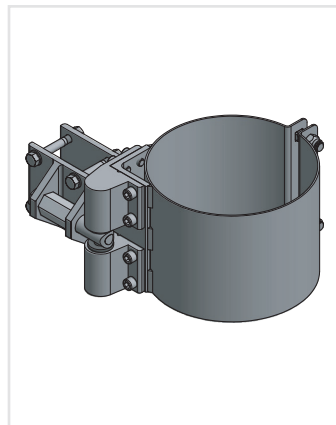

*Locking the Push-Button does not
lock the main latch inside the fence.*

**Lokk Latch Deluxe
with Internal Push Rod**
Black Part ID 110569BLK
White Part ID 110569WHT
(Black Shown)

Sentry Latch
Part ID 152983
Available in 12 Standard DSI
Colors

*For use on double gates that only
require access to the latch from one
side of the gate.*

SS Residential Latch
Part ID 110358
Available in 12 Standard DSI
Colors

**HD Adjustable Hinge
For 1-1/2" Gate Side**
Part ID 114004
Available in 12 Standard DSI
Colors

*For use with Welded Aluminum
Frame Gates.*

**HD Adjustable Hinge
For 2" Gate Side**
Part ID 162293
Available in 12 Standard DSI
Colors

*For use with Adjustable Aluminum
Frame Gates.*

**Adjustable Bollard Hinge
For 6-5/8" Round Posts
For 1-1/2" Gate Side**
Part ID 132636
Available in 12 Standard DSI
Colors

Lockable Canebolt
Black Part ID 156459BLK

- 5-1/2" throw
- Adjustable drop bolt
- 3 positions

**Receiver for Lockable
Canebolt**
Black Part ID 156460BLK

For use in concrete.