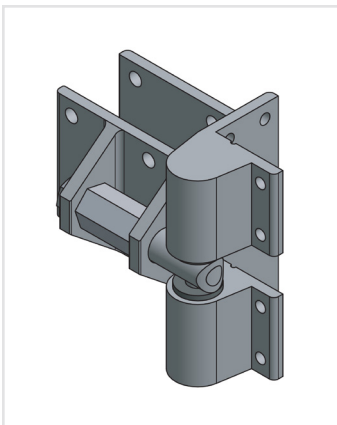

Gate Hardware

For Adjustable & Welded Aluminum
Frame Gates

**Digger
Specialties
Inc.**

Transforming the Outdoor Living Experience™

**Lokk Latch
With External Adjustor Rod**
Black Part ID 110366BLK
White Part ID 110366WHT
(Black Shown)

*Locking the Push-Button does not
lock the main latch inside the fence.*

**Lokk Latch Deluxe
with Internal Push Rod**
Black Part ID 110569BLK
White Part ID 110569WHT
(Black Shown)

Sentry Latch
Part ID 152983
Available in 12 Standard DSI
Colors

*For use on double gates that only
require access to the latch from one
side of the gate.*

SS Residential Latch
Part ID 110358
Available in 12 Standard DSI
Colors

**HD Adjustable Hinge
For 1-1/2" Gate Side**
Part ID 114004
Available in 12 Standard DSI
Colors

Lockable Canebolt
Black Part ID 156459BLK

- 5-1/2" throw
- Adjustable drop bolt
- 3 positions

**Receiver for Lockable
Canebolt**
Black Part ID 156460BLK

For use in concrete.