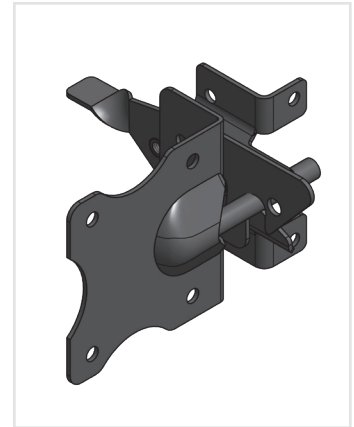

Gate Hardware

For Adjustable & Welded Aluminum
Frame Gates

**Digger
Specialties
Inc.**

Transforming the Outdoor Living Experience™

**Lokk Latch
With External Adjustor Rod**
Black Part ID 110366BLK
White Part ID 110366WHT
(Black Shown)

*Locking the Push-Button does not
lock the main latch inside the fence.*

**Lokk Latch Deluxe
with Internal Push Rod**
Black Part ID 110569BLK
White Part ID 110569WHT
(Black Shown)

Sentry Latch
Part ID 152983
Available in 12 Standard DSI
Colors

*For use on double gates that only
require access to the latch from one
side of the gate.*

SS Residential Latch
Part ID 110358
Available in 12 Standard DSI
Colors

**HD Adjustable Hinge
For 1-1/2" Gate Side**
Part ID 114004
Available in 12 Standard DSI
Colors

Lockable Canebolt
Black Part ID 156459BLK

- 5-1/2" throw
- Adjustable drop bolt
- 3 positions

**Receiver for Lockable
Canebolt**
Black Part ID 156460BLK

For use in concrete.