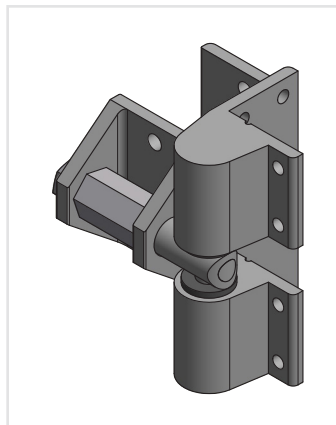

*Locking the Push-Button does not
lock the main latch inside the fence.*

**Lokk Latch Deluxe
with Internal Push Rod**
Black Part ID 110569BLK
White Part ID 110569WHT
(Black Shown)

Sentry Latch
Part ID 152983
Available in 12 Standard DSI
Colors

*For use on double gates that only
require access to the latch from one
side of the gate.*

SS Residential Latch
Part ID 110358
Available in 12 Standard DSI
Colors

**HD Adjustable Hinge
For 1-1/2" Gate Side**
Part ID 114004
Available in 12 Standard DSI
Colors

*For use with Welded Aluminum
Frame Gates.*

**HD Adjustable Hinge
For 2" Gate Side**
Part ID 162293
Available in 12 Standard DSI
Colors

*For use with Adjustable Aluminum
Frame Gates.*

**Adjustable Bollard Hinge
For 6-5/8" Round Posts
For 1-1/2" Gate Side**
Part ID 132636
Available in 12 Standard DSI
Colors

Lockable Canebolt
Black Part ID 156459BLK

- 5-1/2" throw
- Adjustable drop bolt
- 3 positions

**Receiver for Lockable
Canebolt**
Black Part ID 156460BLK

For use in concrete.