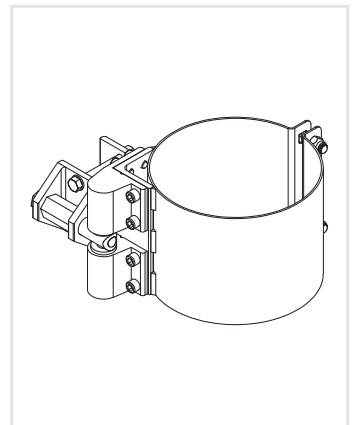

*For use with Welded Aluminum
Frame Gates.*

**HD Adjustable Hinge
For 2" Gate Side**
Part ID 162293
Available in 12 Standard DSI
Colors

*For use with Adjustable Aluminum
Frame Gates.*

**Adjustable Bollard Hinge
For 6-5/8" Round Posts
For 1-1/2" Gate Side**
Part ID 132636
Available in 12 Standard DSI
Colors

*For use with Welded Aluminum
Frame Gates.*

**Adjustable Bollard Hinge
For 6-5/8" Round Posts
For 2" Gate Side**
Part ID 133413
Available in 12 Standard DSI
Colors

*For use with Adjustable Aluminum
Frame Gates.*

Lockable Canebolt
Black Part ID 156459BLK

- 5-1/2" throw
- Adjustable drop bolt
- 3 positions

**Receiver for Lockable
Canebolt**
Black Part ID 156460BLK

For use in concrete.