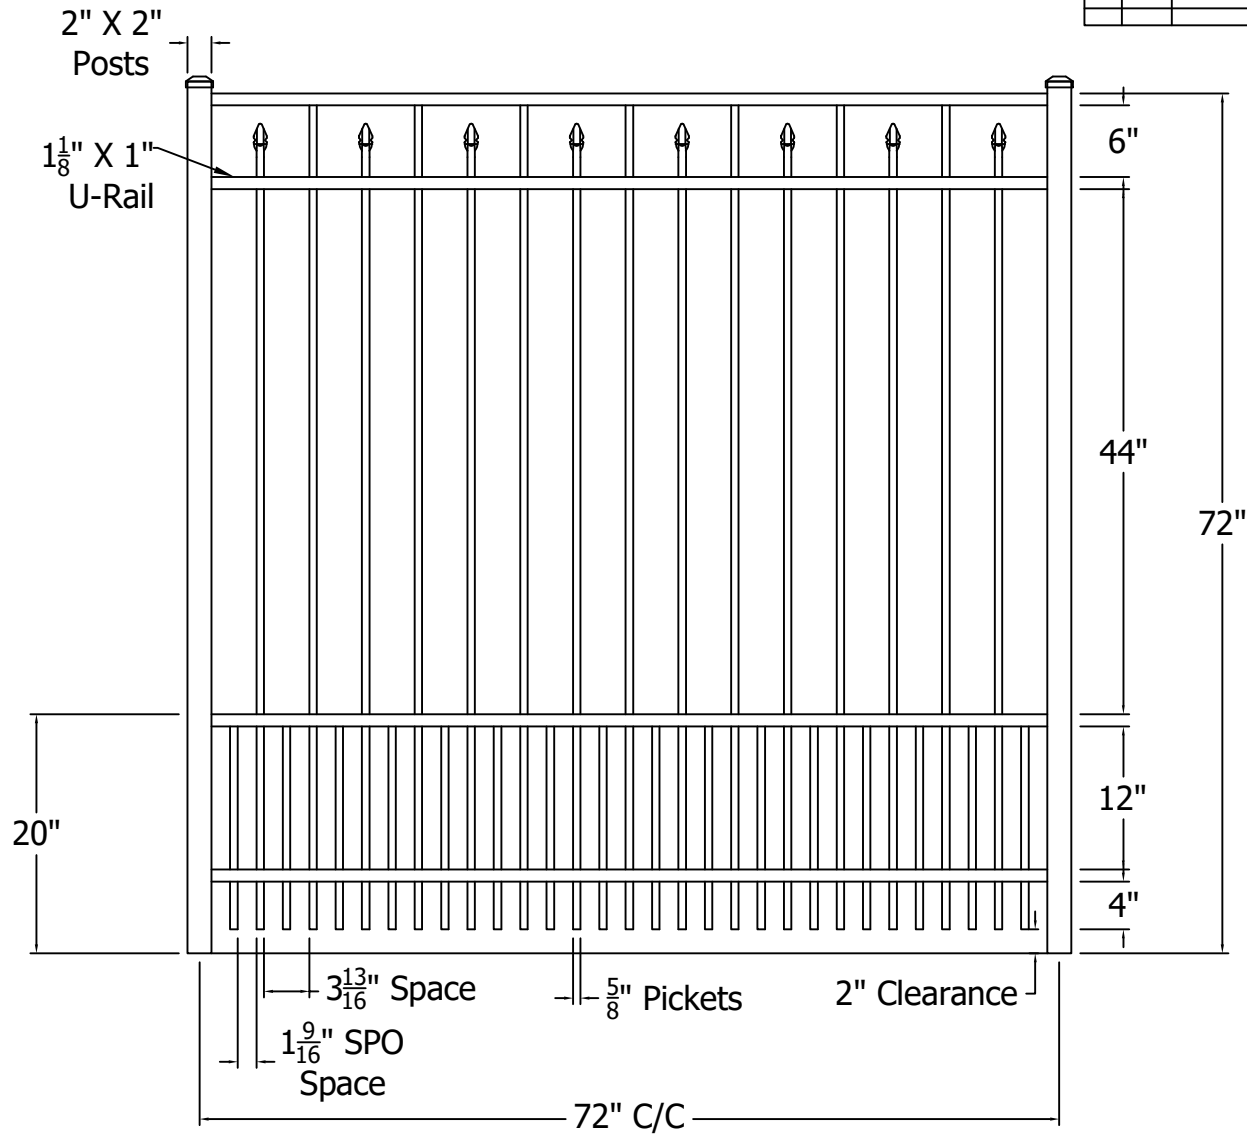

REV.	LOC.	REVISION	DATE

Finial Options	
 Quad	 Triad
 Fleur-de-lis	

DRAWN BY: EH	STYLE:	0243 Short Picket Option	REV. A
DATE DRAWN: 02-18-2021	AS SHOWN: 72" T		
SCALE = 1"=1"	LOC: Z:\Aluminum\CourtYard\Hundred Series\Hundred SRS Sections\Updated Standard Drawings		
DRAFT NO.: 20210218-1E			