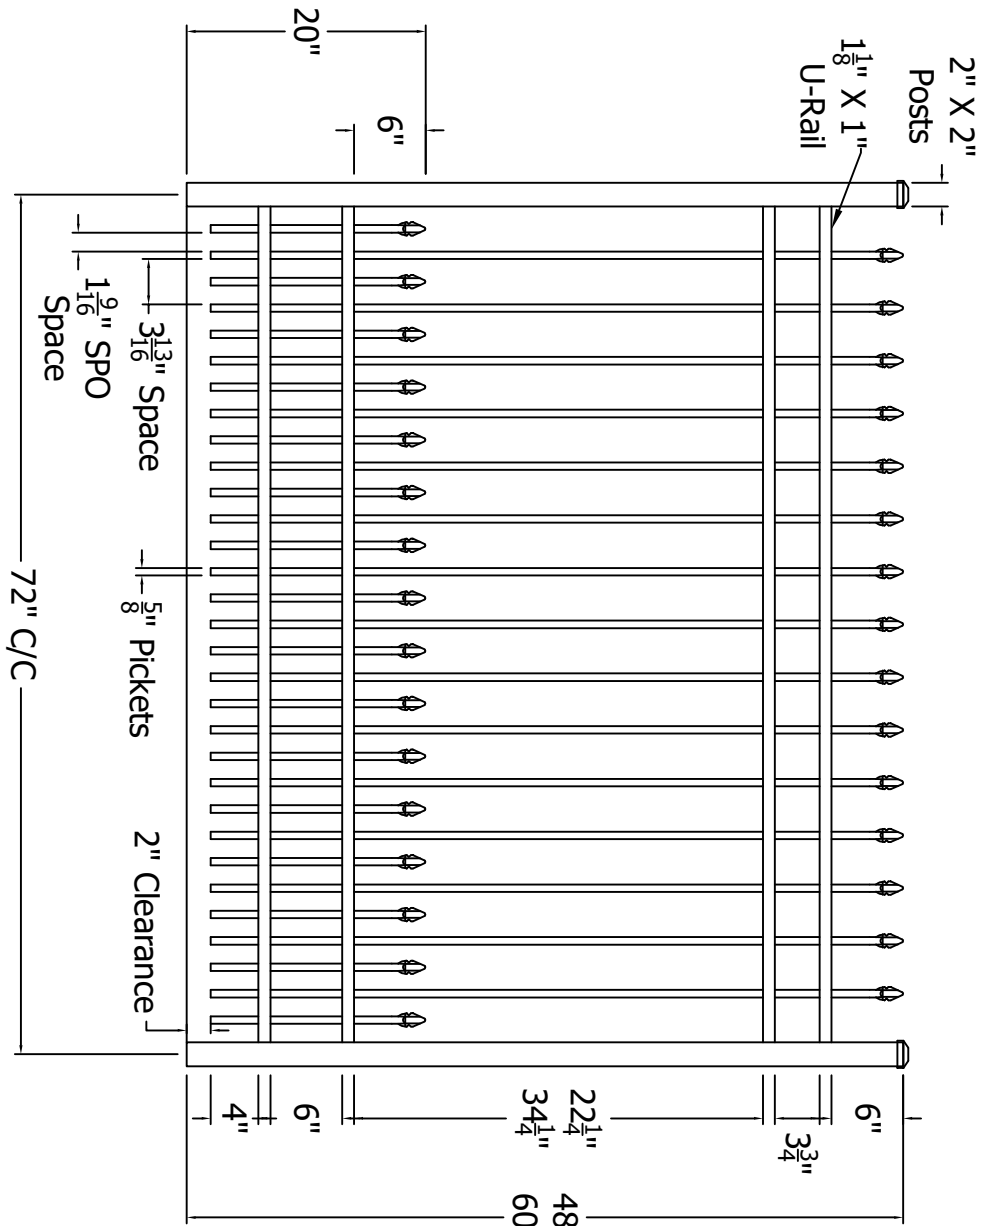

REV.	LOC.	REVISION	DATE

Finial Options	
Quad	Triad
Fleur-de-lis	

DSI Digger Specialties Inc.
Transforming the Outdoor Living Experience
 3446 US 6 EAST
 Bremen, IN 46506
 diggerspecialties.com

DRAWN BY: EH
 DATE DRAWN: 01-05-2021
 SCALE = 1"=1'
 DRAFT NO.: 20210105-1E

STYLE: **0131 Short Picket Option**
 AS SHOWN: 72" W 60" T
 LOC: Z:\Aluminum\CourtYard\Hundred Series\Hundred SPS Sections\Updated Standard Drawings