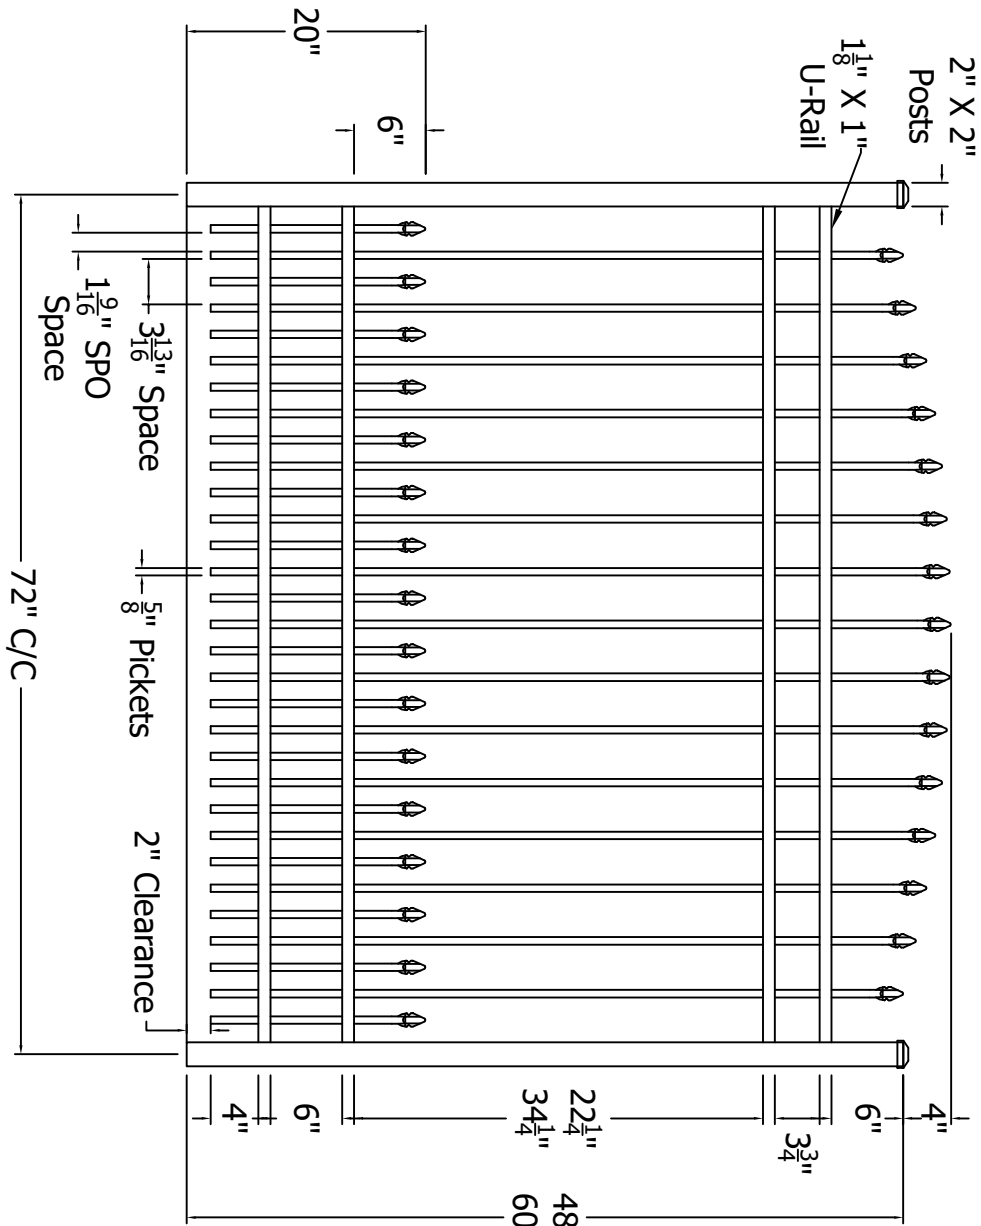

REV.	LOC.	REVISION	DATE

Finial Options	
Quad	Triad
Fleur-de-lis	

DSI Digger Specialties Inc.
 Transforming the Outdoor Living Experience
 3446 US 6 EAST
 Bremen, IN 46506
 diggerspecialties.com

DRAWN BY: EH
 DATE DRAWN: 01-05-2021
 SCALE = 1"=1'
 DRAFT NO.: 20210105-1E

STYLE: **0131 Convex Short Picket Option**
 AS SHOWN: 72" W 60" T
 LOC: Z:\Aluminum\CourtYard\Hundred Series\Hundred SRS Sections\Updated Standard Drawings