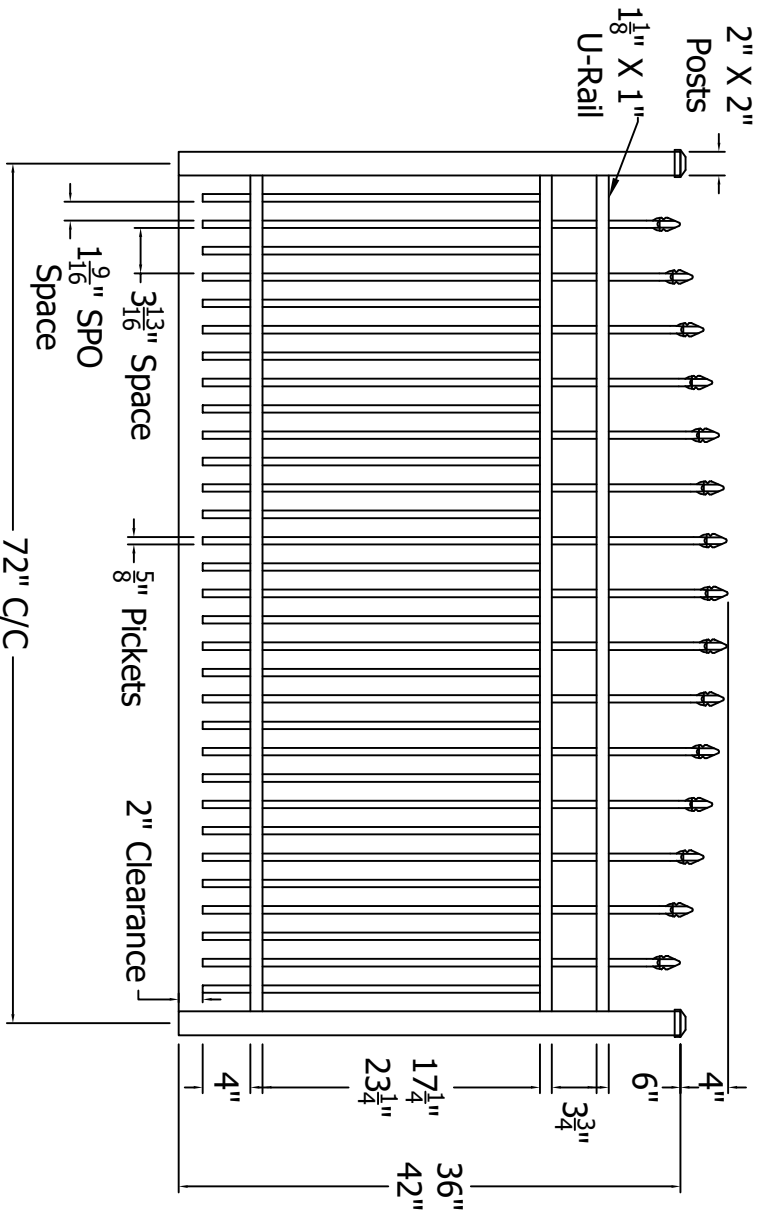

REV.	LOC.	REVISION	DATE

Finial Options	
Quad	Triad
Fleur-de-lis	

DSI Digger Specialties Inc.
Transforming the Outdoor Living Experience
3446 US 6 EAST
Bremen, IN 46506
diggerspecialties.com

DRAWN BY: EH
DATE DRAWN: 01-05-2021
SCALE = 1"=1"
DRAFT NO.: 20210105-1E

STYLE: **0131 Convex Short Picket Option**
AS SHOWN: 72" W 42" T
LOC: Z:\Aluminum\CourtYard\Hundred Series\Hundred SRS Sections\Updated Standard Drawings
REV: A

4 3 2 1