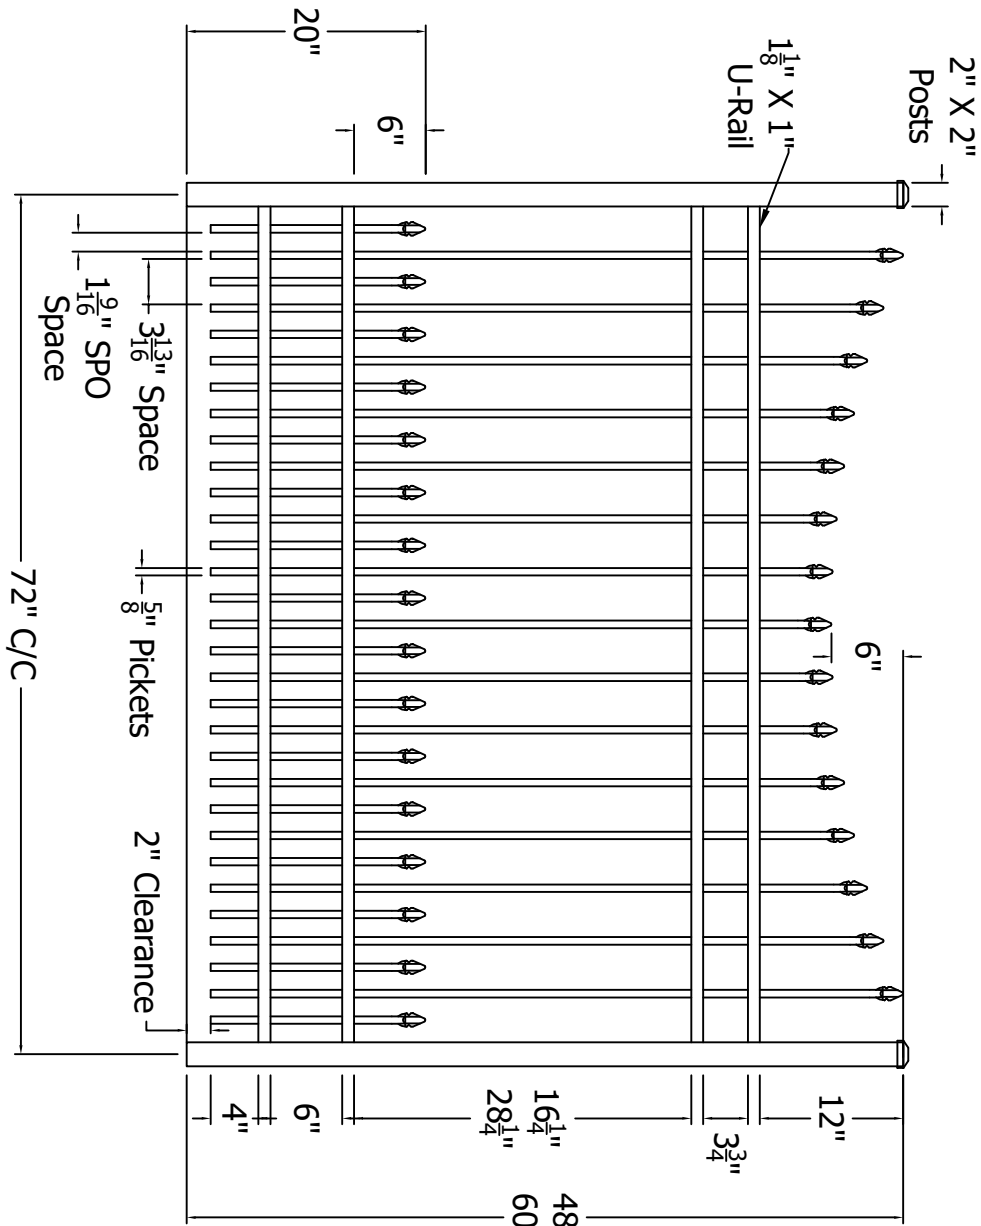

REV.	LOC.	REVISION	DATE

Finial Options	
Quad	Triad
Fleur-de-lis	

DSI Digger Specialties Inc.
Transforming the Outdoor Living Experience
 3446 US 6 EAST
 Bremen, IN 46506
 diggerspecialties.com

DRAWN BY: EH
 DATE DRAWN: 01-05-2021
 SCALE = 1"=1'
 DRAFT NO.: 20210105-1E

STYLE: **0131 Concave Short Picket Option**
 AS SHOWN: 72" W 48" T
 LOC: Z:\Aluminum\CourtYard\Hundred Series\Hundred SFS Sections\Updated Standard Drawings