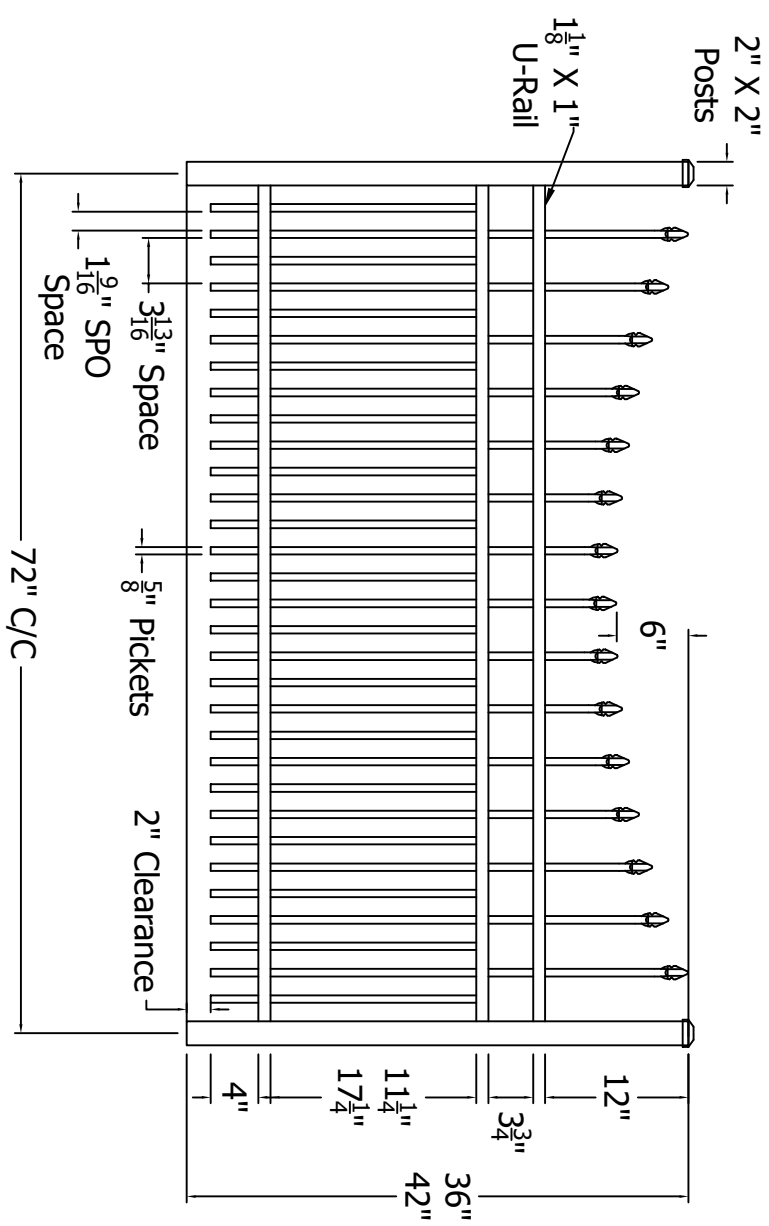

REV.	LOC.	REVISION	DATE

Finial Options	
Quad	Triad
Fleur-de-lis	

DSI Digger Specialties Inc.
Transforming the Outdoor Living Experience
 3446 US 6 EAST
 Bremen, IN 46506
 diggerspecialties.com

DRAWN BY: EH	STYLE:
DATE DRAWN: 01-05-2021	0131 Concave Short Picket Option
SCALE = 1"=1'	AS SHOWN: 72" W 42" T
DRAFT NO.: 20210105-1E	LOC: Z:\Aluminum\CourtYard\Hundred Series\Hundred SRS Sections\Updated Standard Drawings
	REV: A

4 3 2 1