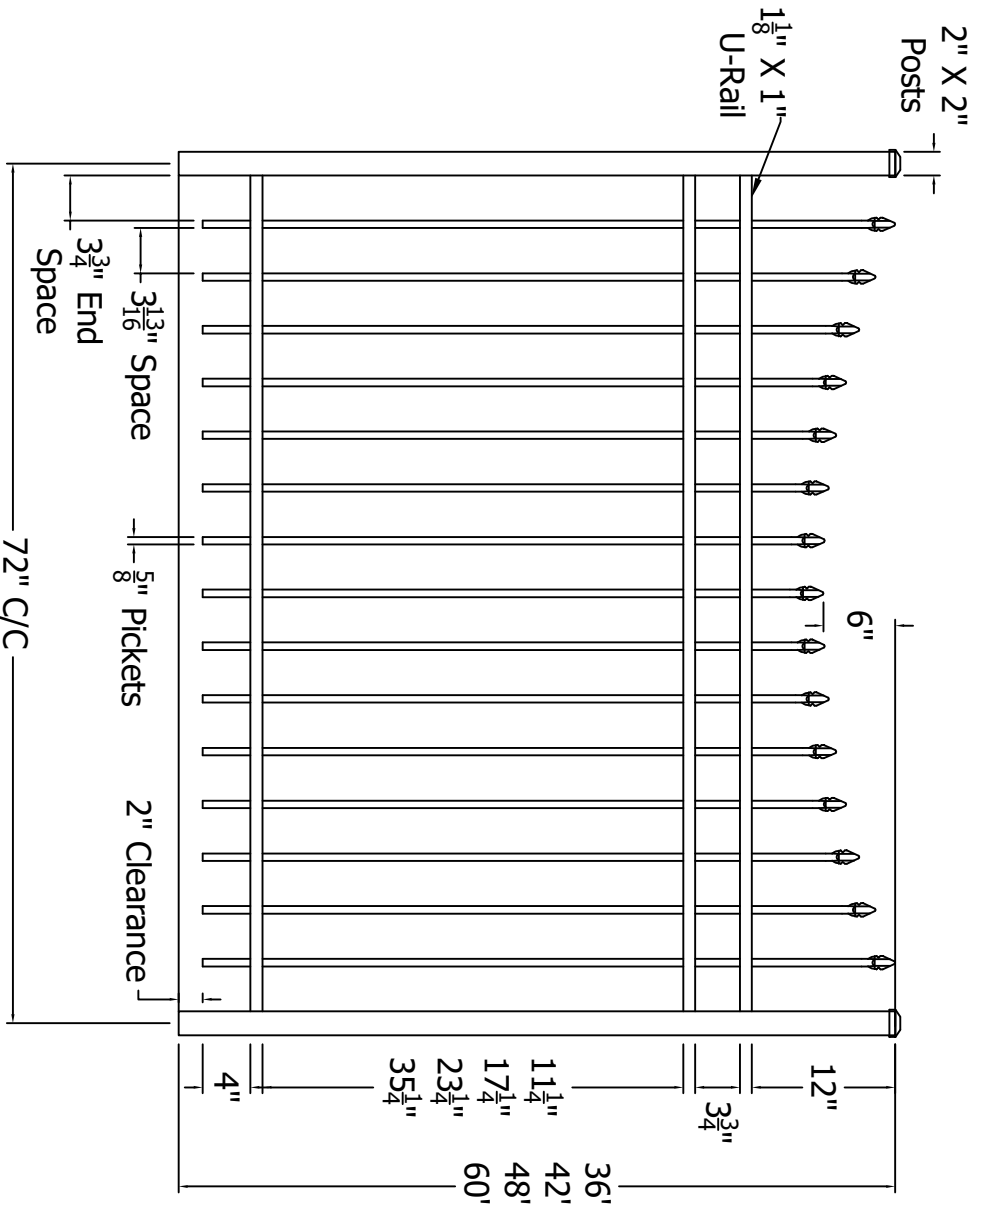

REV.	LOC.	REVISION	DATE

Finial Options

Fleur-de-lis

DSI Digger Specialties Inc.
Transforming the Outdoor Living Experience
3446 US 6 EAST
Bremen, IN 46506
diggerspecialties.com

DRAWN BY: EH
DATE DRAWN: 01-05-2021

SCALE = 1"=1"
DRAFT NO.: 20210105-1E

STYLE:
0131 Concave

AS SHOWN: 72" W 60" T
LOC: Z:\Aluminum\CourtYard\Hundred Series\Hundred SFS Sections\Updated Standard Drawings

4 3 2 1