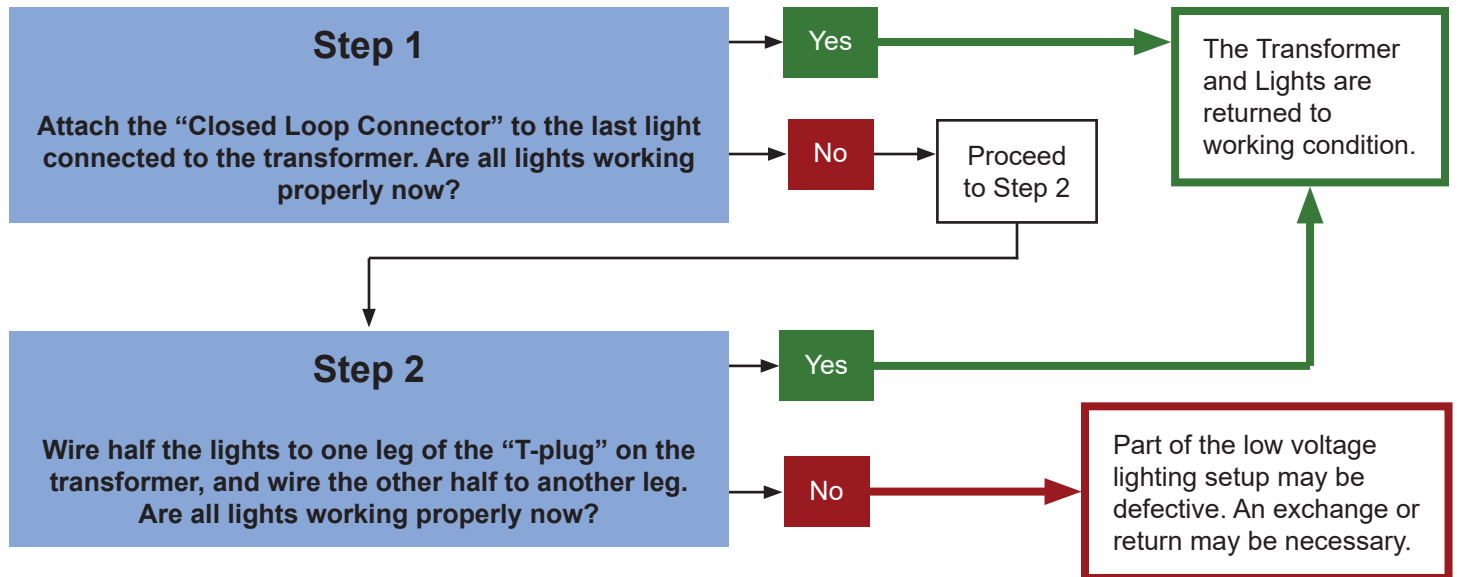

Trouble Shooting Guide

Low Voltage Lights

Problem: All lights are off/not working.

Trouble Shooting Guide

Low Voltage Lights

Problem: All Lights are working, but some are dimmer than others.

Problem: Only some Lights are working.

Trouble Shooting Guide

Low Voltage Lights

Problem: Smart Device/Remote won't work with power supply.