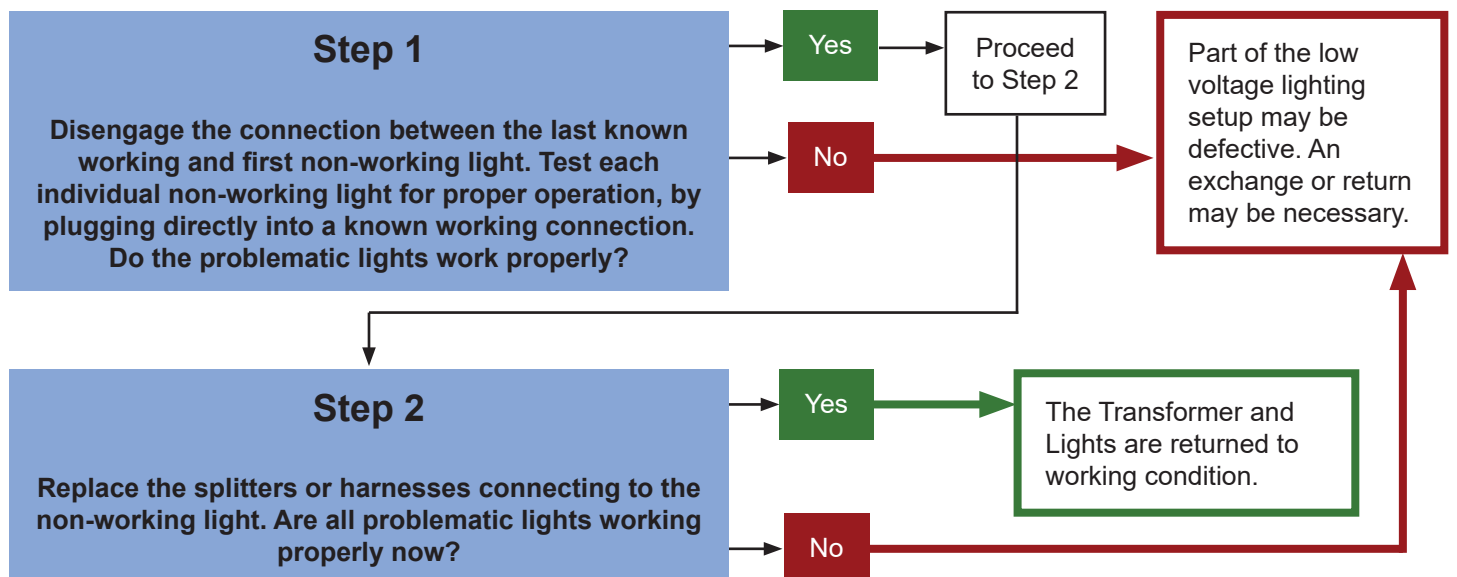

Trouble Shooting Guide

Low Voltage Lights

Problem: All lights are off/not working.

Trouble Shooting Guide

Low Voltage Lights

Problem: All Lights are working, but some are dimmer than others.

Problem: Only some Lights are working.

Trouble Shooting Guide

Low Voltage Lights

Problem: Smart Device/Remote won't work with power supply.