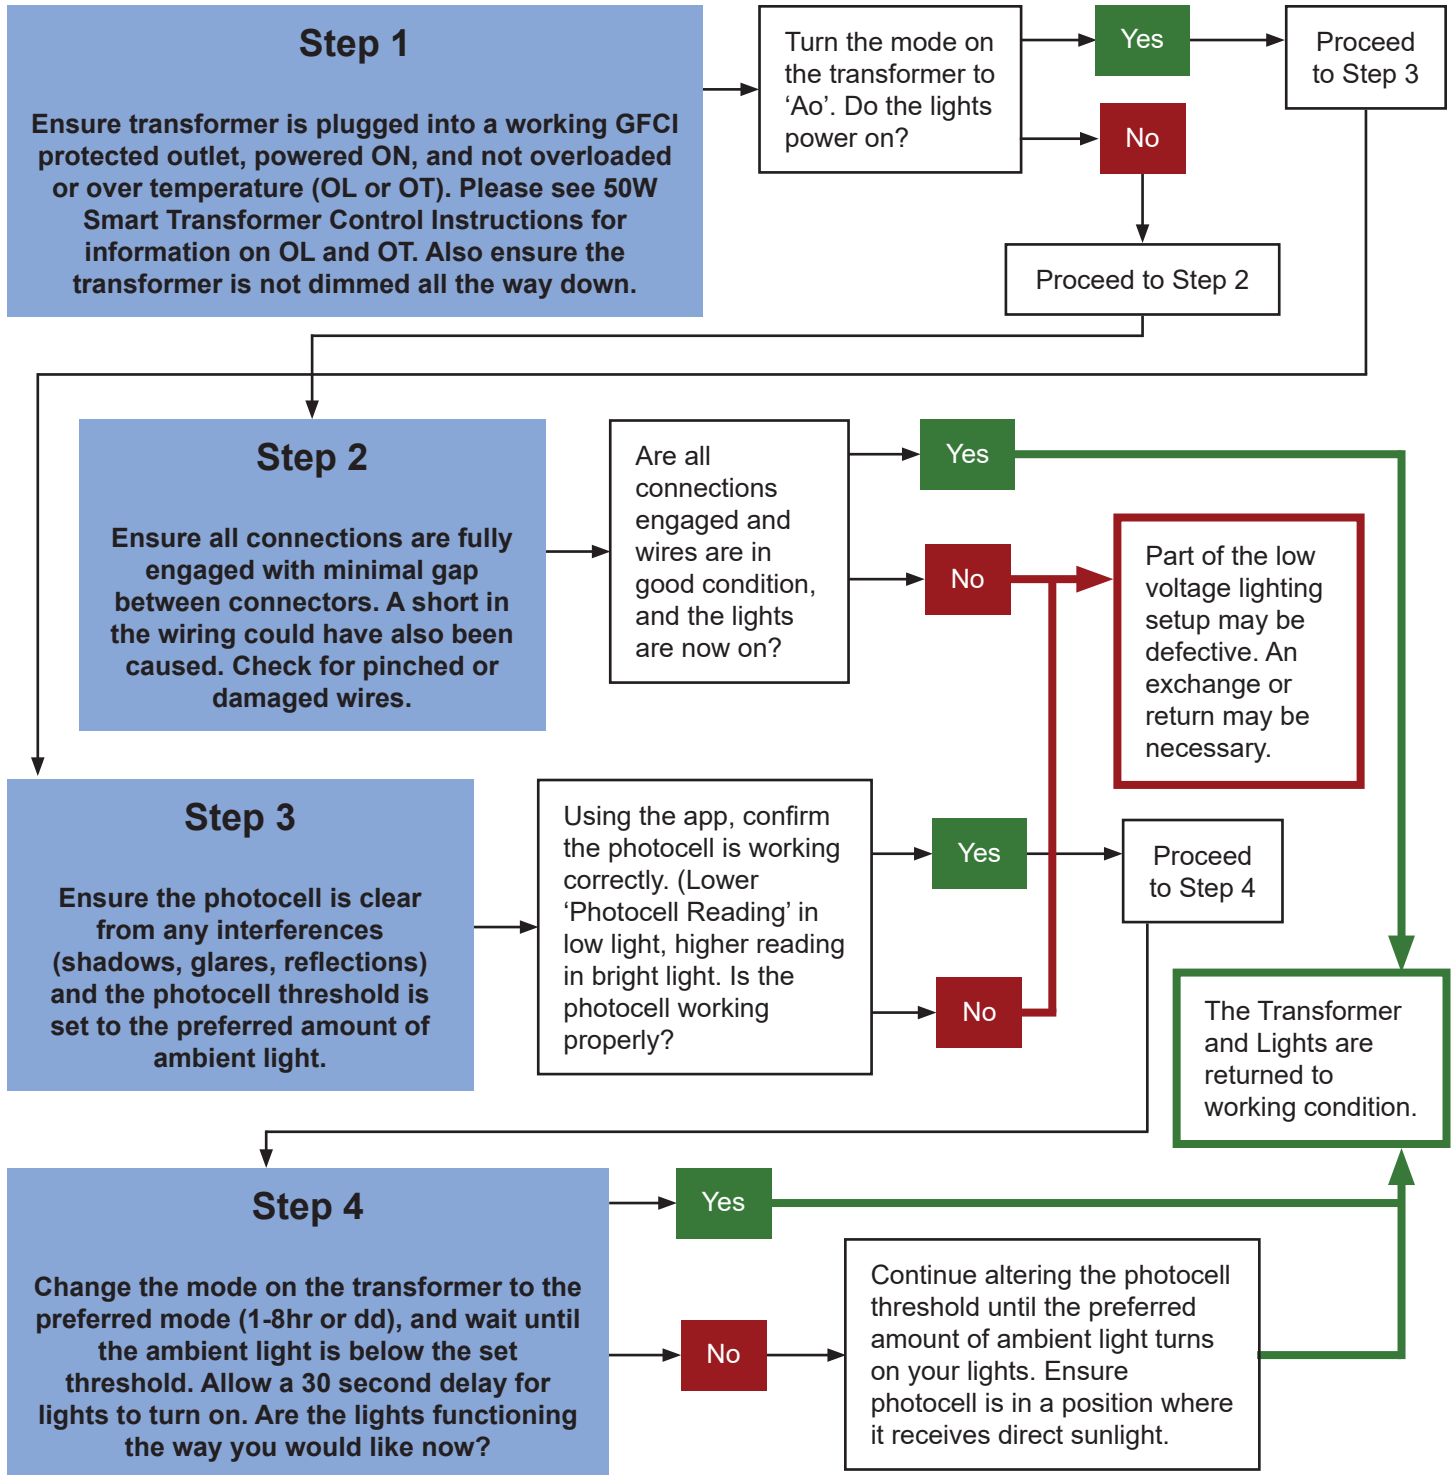

Trouble Shooting Guide

Low Voltage Lights

Problem: All lights are off/not working.

Trouble Shooting Guide

Low Voltage Lights

Problem: All Lights are working, but some are dimmer than others.

Problem: Only some Lights are working.

Trouble Shooting Guide

Low Voltage Lights

Problem: Smart Device/Remote won't work with power supply.