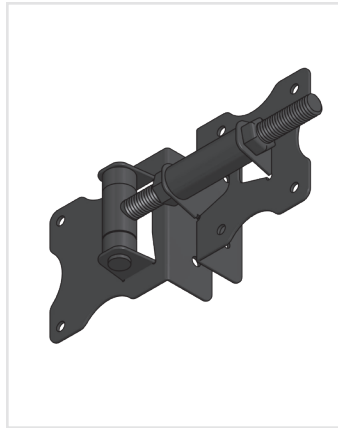

# Gate Hardware

For PolyRail® Railing Gates

**SS Residential Latch**  
Black Part ID 110358BLK  
Mocha Part ID 110358MCA  
Tan Part ID 110358TAN  
White Part ID 110358WHT

**SS Residential Hinge**  
Black Part ID 110356BLK  
Mocha Part ID 110356MCA  
Tan Part ID 110356TAN  
White Part ID 110356WHT