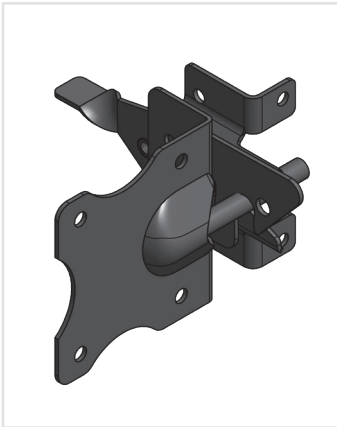

# Gate Hardware

For PolyRail® Railing Gates

**SS Residential Latch**  
Black Part ID 110358BLK  
Mocha Part ID 110358MCA  
Tan Part ID 110358TAN  
White Part ID 110358WHT

**SS Residential Hinge**  
Black Part ID 110356BLK  
Mocha Part ID 110356MCA  
Tan Part ID 110356TAN  
White Part ID 110356WHT