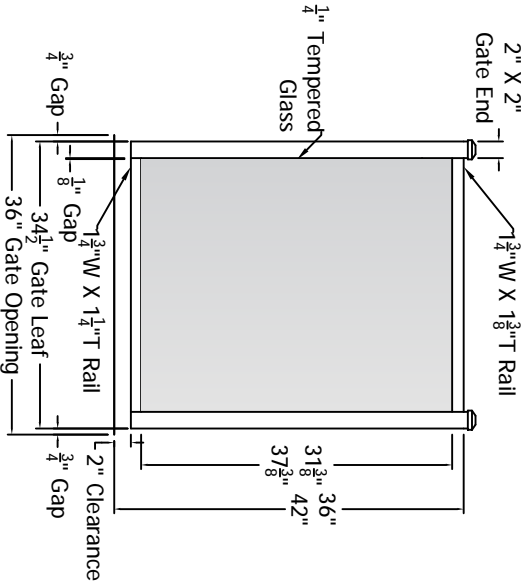

Welded Gates, Not Adjustable

REV.	LOC.	REVISION	DATE

4

3

2

1

DSI Digger Specialties Inc.
 3446 US 6 EAST
 Bremen, IN 46506
 diggerspecialties.com

DRAWN BY: EH	STYLE:
DATE DRAWN: 01-29-2020	C70 Standard Welded Gates
SCALE = 1"=1'	AS SHOWN: 42" T
DRAFT NO.: 20200129-1E	LOC.: Z:\Aluminum\Westbury\C70 Veranda\Updated Standard Drawings
REV:	