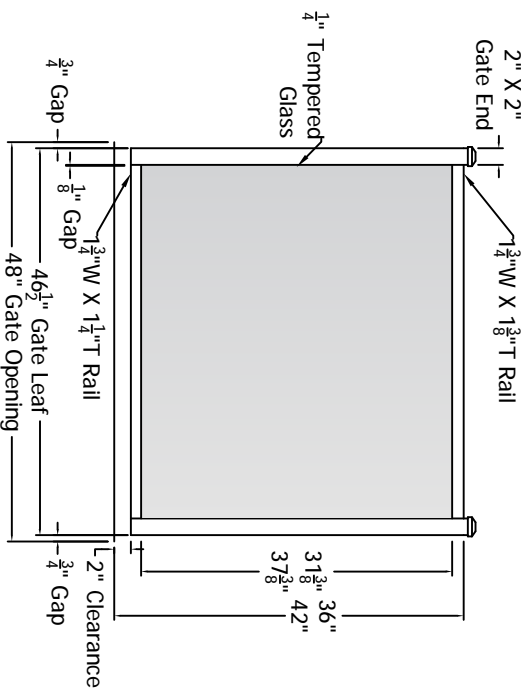

Welded Gates, Not Adjustable

REV.	LOC.	REVISION	DATE

4

3

2

1

DSI Digger Specialties Inc.
 3446 US 6 EAST
 Bremen, IN 46506
 diggerspecialties.com

DRAWN BY: EH	STYLE:
DATE DRAWN: 01-29-2020	C70 Standard Welded Gates
SCALE = 1"=1'	AS SHOWN: 42" T
DRAFT NO.: 20200129-1E	LOC.: Z:\Aluminum\Westbury\C70 Veranda\Updated Standard Drawings
REV:	