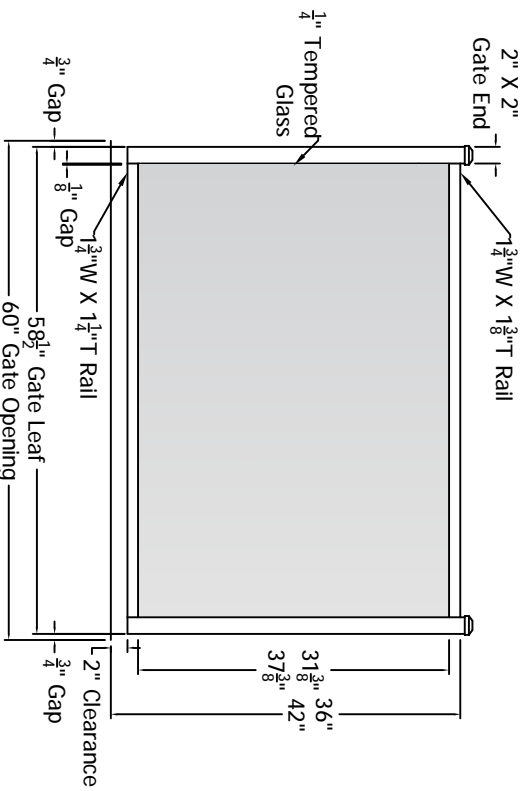

Welded Gates, Not Adjustable

REV.	LOC.	REVISION	DATE

4

3

2

1

DSI Digger Specialties Inc.
 3446 US 6 EAST
 Bremen, IN 46506
 diggerspecialties.com

DRAWN BY: EH	STYLE:
DATE DRAWN: 01-29-2020	C70 Standard Welded Gates
SCALE = 1"=1'	AS SHOWN: 42" T
DRAFT NO.: 20200129-1E	LOC.: Z:\Aluminum\Westbury\C70 Veranda\Updated Standard Drawings
REV:	