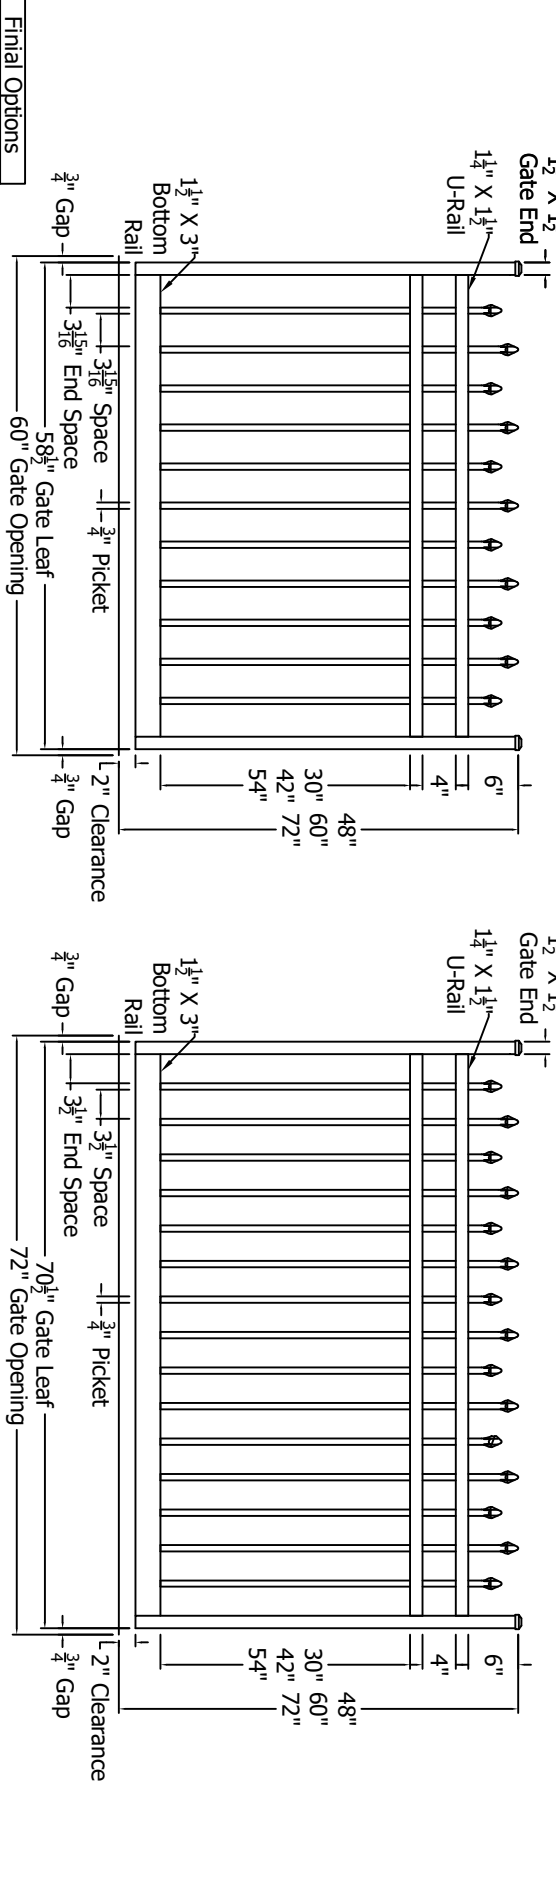

REV.	LOC.	REVISION	DATE

Final Options	
Quad	Triad
Fleur-de-lis	

DSI Digger Specialties Inc.
 3446 US 6 EAST
 Bremen, IN 46506
 diggerspecialties.com

DRAWN BY: EH	STYLE: 4132 Standard Gates
DATE DRAWN: 06-24-2020	AS SHOWN: 48" T
DRAFT NO.: 20200624-1E	LOC: Z:\Aluminum\Regis\400 Series\Updated Standard Drawings
SCALE = 1"=1'	REV:

4 3 2 1