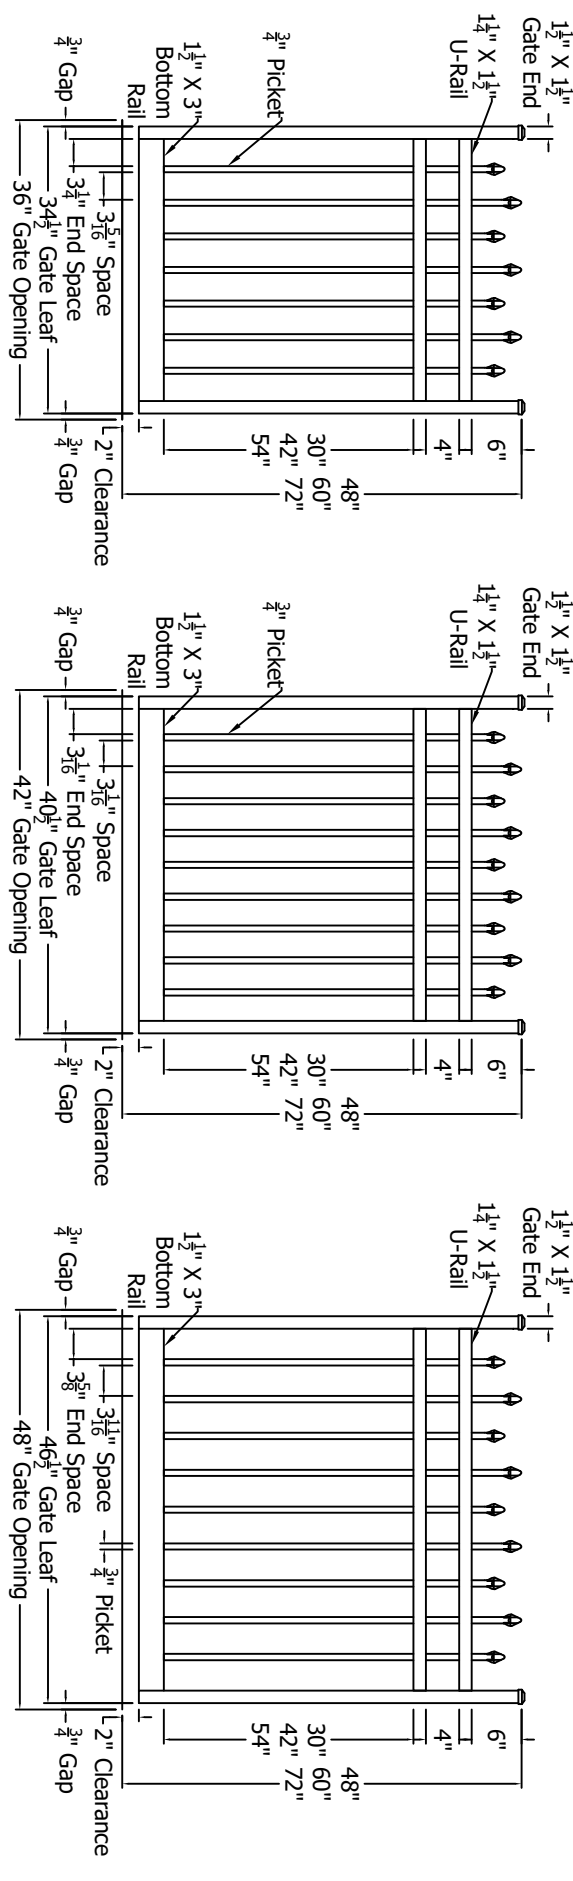

REV.	LOC.	REVISION	DATE

Final Options	
Quad	Triad
Fleur-de-lis	

DSI Digger Specialties Inc.
 3446 US 6 EAST
 Bremen, IN 46506
 diggerspecialties.com

DRAWN BY: EH	STYLE: 4132 Standard Gates
DATE DRAWN: 06-24-2020	AS SHOWN: 48" T
DRAFT NO.: 20200624-1E	LOC: Z:\Aluminum\Regis\400 Series\Updated Standard Drawings
SCALE = 1"=1'	REV:

4 3 2 1