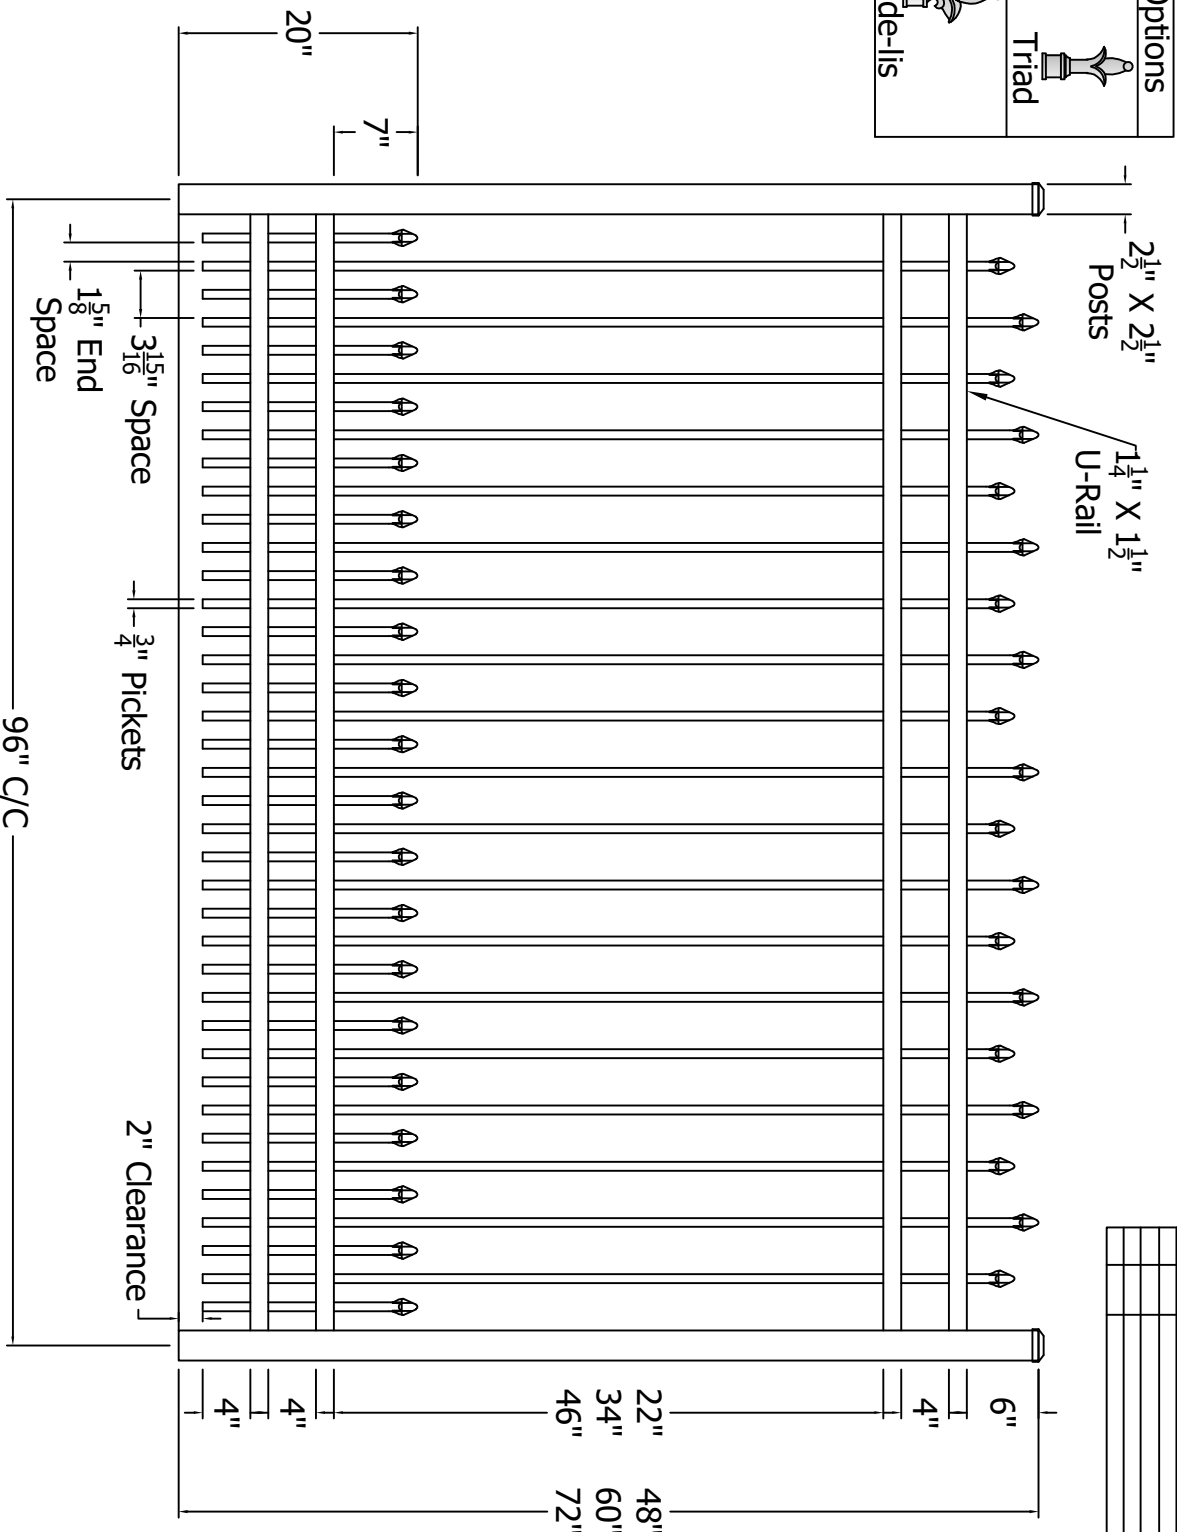

Finial Options	
Quad 	Triad 
Fleur-de-lis 	

REV.	LOC.	REVISION	DATE

**DSI Digger Specialties Inc.**  
 3446 US 6 EAST  
 Bremen, IN 46506  
 diggerspecialties.com

DRAWN BY: EH  
 DATE DRAWN: 06-24-2020  
 SCALE = 1"=1'  
 DRAFT NO.: 20200624-1E  
 STYLE: **4132 Short Picket Option**  
 AS SHOWN: 96" W 72" T  
 LOC: Z:\Aluminum\Regis\400 Series\Updated Standard Drawings  
 REV:

4 3 2 1