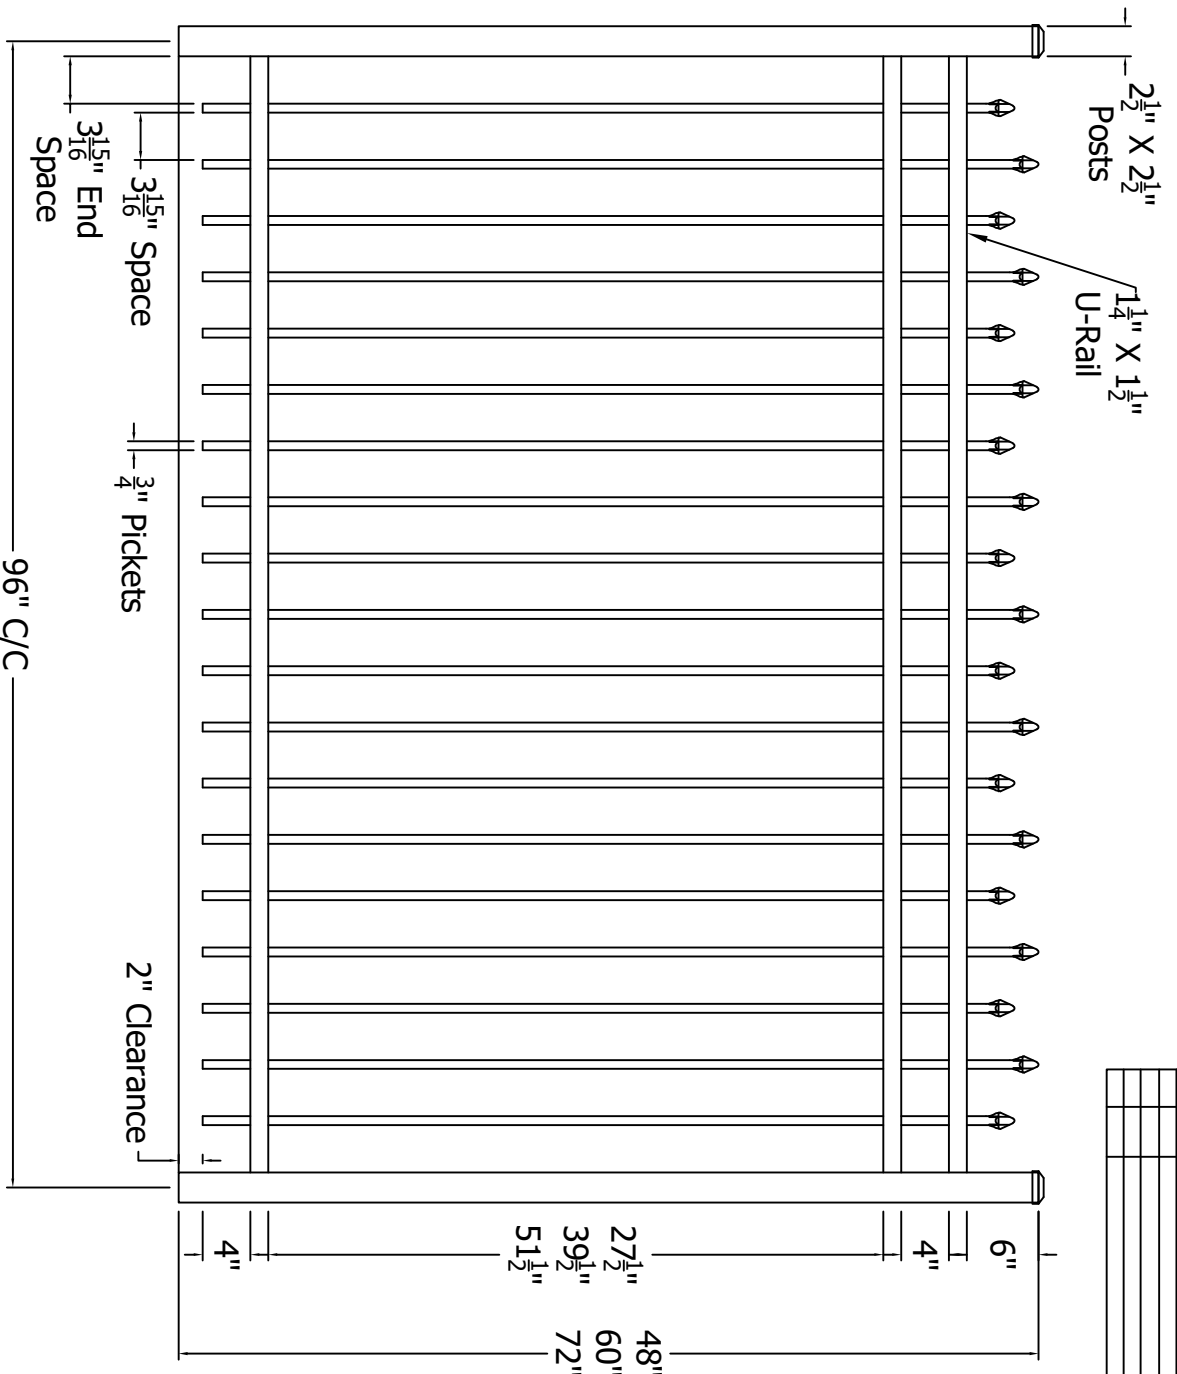

Finial Options	
Quad 	Triad 
Fleur-de-lis 	

REV.	LOC.	REVISION	DATE

DSI Digger Specialties Inc.
3446 US 6 EAST
Bremen, IN 46506
diggerspecialties.com

DRAWN BY: EH	STYLE:
DATE DRAWN: 06-24-2020	4132
SCALE = 1"=1'	AS SHOWN: 96" W 72" T
DRAFT NO.: 20200624-1E	LOC: Z:\Aluminum\Regis\4000 Series\Updated Standard Drawings
REV:	REV:

4 3 2 1