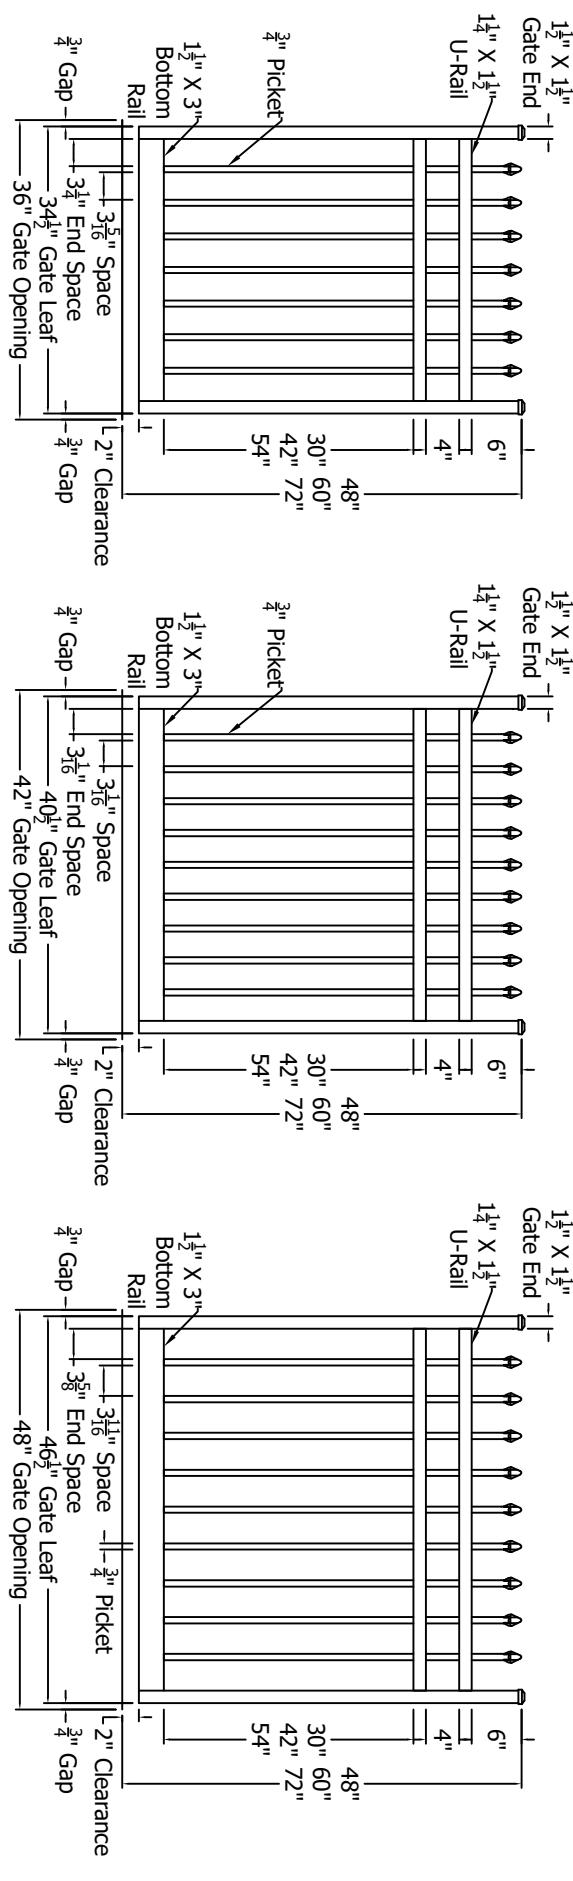

REV.	LOC.	REVISION	DATE

Final Options	
Quad	Triad
Fleur-de-lis	

**DSI Digger Specialties Inc.**  
 3446 US 6 EAST  
 Bremen, IN 46506  
 diggerspecialties.com

DRAWN BY: EH	DATE DRAWN: 06-24-2020	SCALE = 1"=1'	AS SHOWN: 48" T
DRAFT NO.: 20200624-1E	LOC: Z:\Aluminum\Regis\400 Series\Updated Standard Drawings	REV:	

STYLE: **4131 Standard Gates**

4 3 2 1