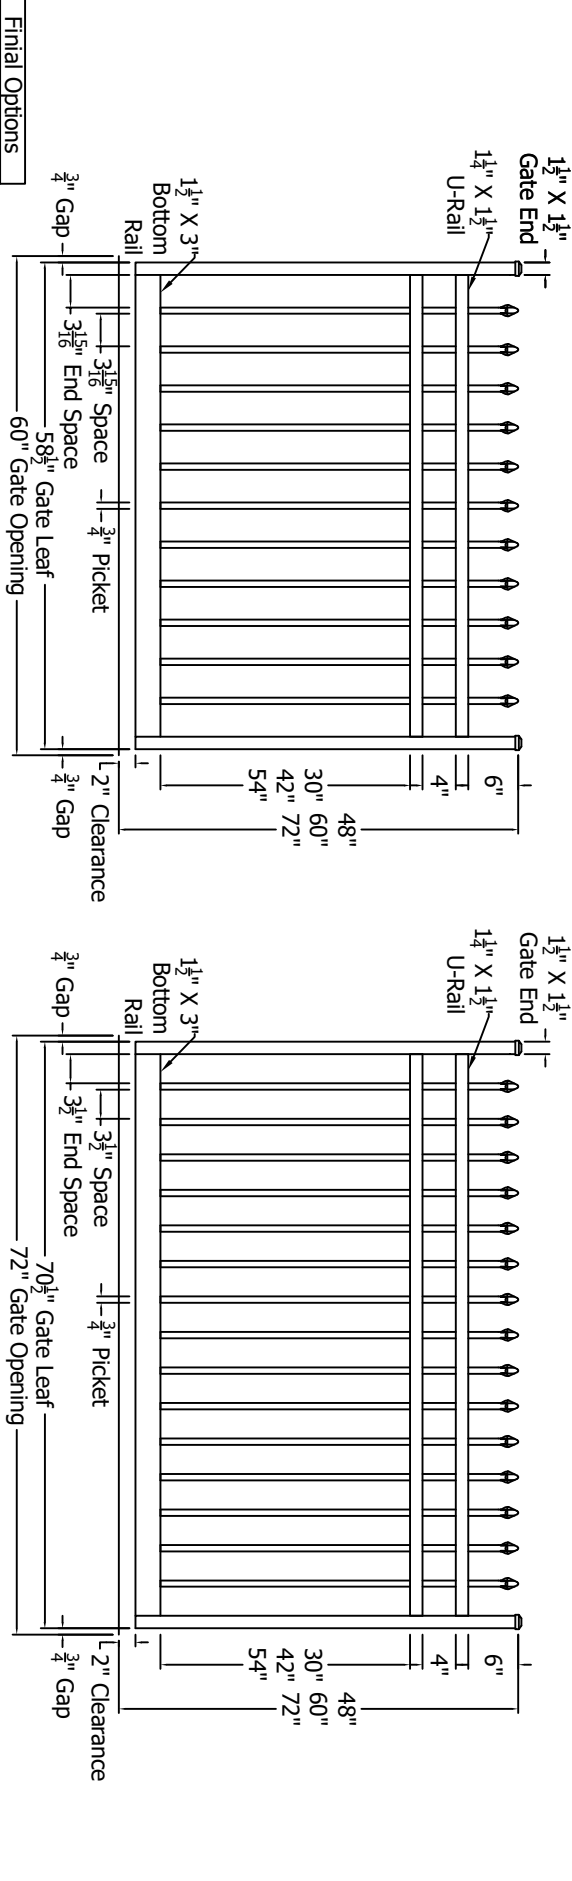

REV.	LOC.	REVISION	DATE

Final Options	
Quad	Triad
Fleur-de-lis	

**DSI Digger Specialties Inc.**  
 3446 US 6 EAST  
 Bremen, IN 46506  
 diggerspecialties.com

DRAWN BY: EH	DATE DRAWN: 06-24-2020	SCALE = 1"=1'	AS SHOWN: 48" T
DRAFT NO.: 20200624-1E	LOC: Z:\Aluminum\Regis\400 Series\Updated Standard Drawings	REV:	

STYLE: **4131 Standard Gates**

4 3 2 1