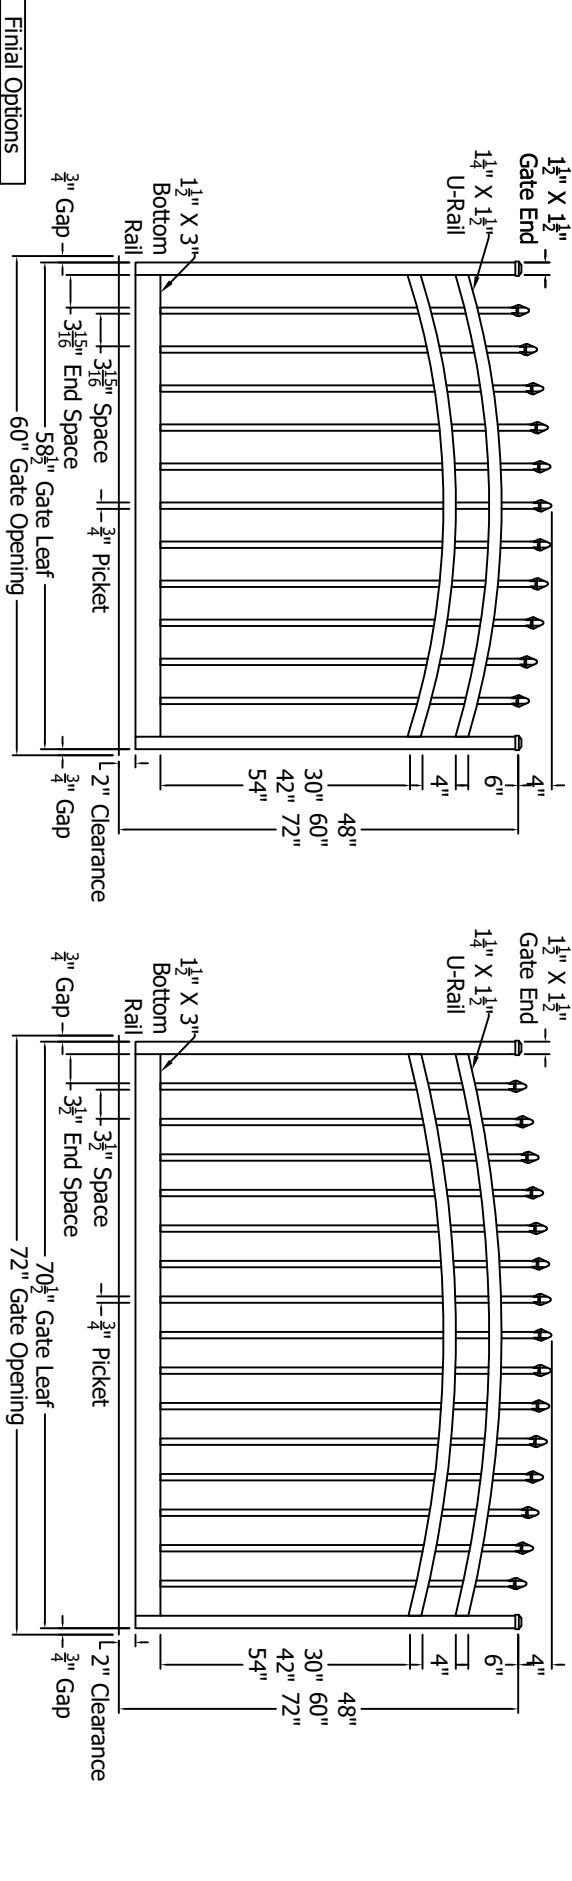

REV.	LOC.	REVISION	DATE

Final Options	
	Quad
	Triad
	Fleur-de-lis

DSI Digger Specialties Inc.
 3446 US 6 EAST
 Bremen, IN 46506
 diggerspecialties.com

DRAWN BY: EH	STYLE:
DATE DRAWN: 06-24-2020	4131 Standard Gates Arched
SCALE = 1"=1'	AS SHOWN: 48" T Arched
DRAFT NO.: 20200624-1E	LOC: Z:\Aluminum\Regis\400 Series\Updated Standard Drawings
REV:	

4 3 2 1