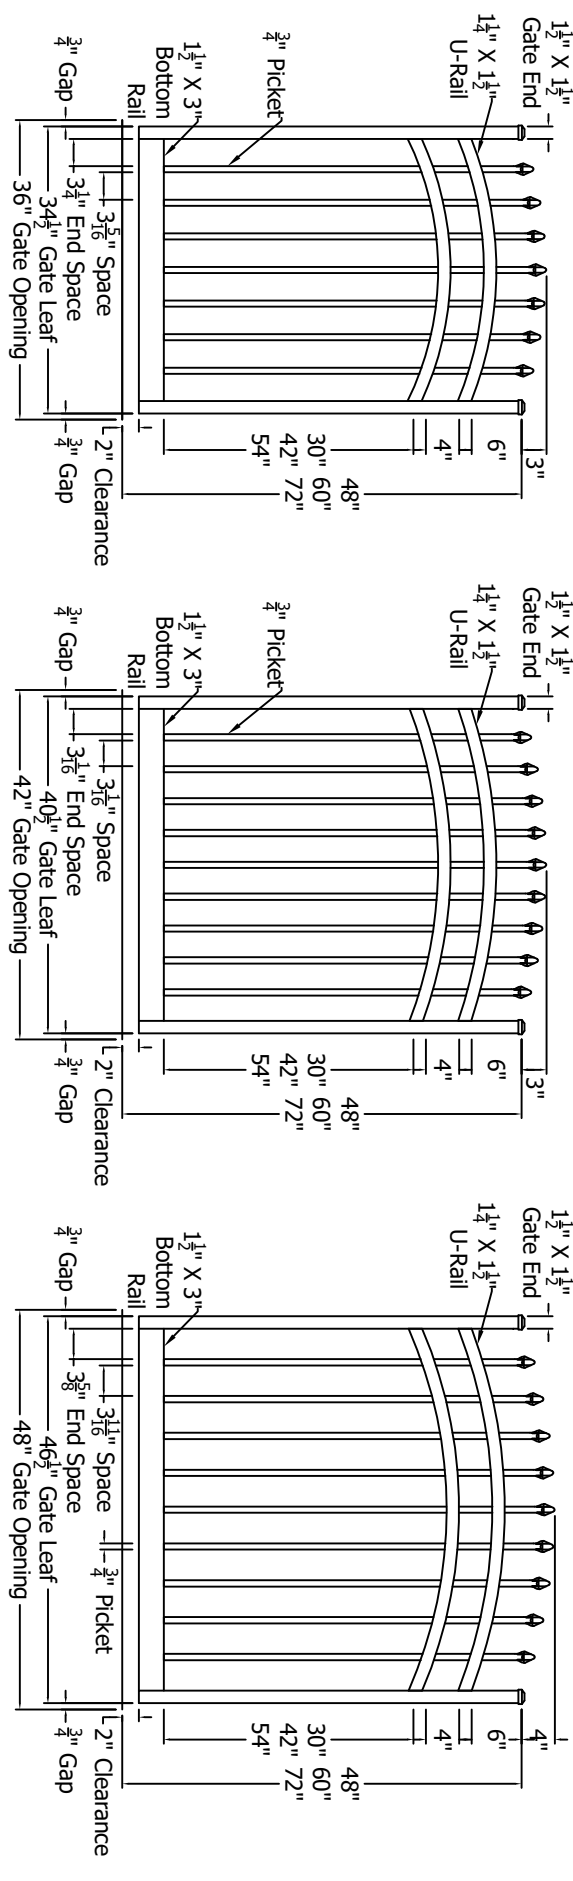

REV.	LOC.	REVISION	DATE

Final Options	
	Quad
	Triad
	Fleur-de-lis

DSI Digger Specialties Inc.
 3446 US 6 EAST
 Bremen, IN 46506
 diggerspecialties.com

DRAWN BY: EH	STYLE:
DATE DRAWN: 06-24-2020	4131 Standard Gates Arched
SCALE = 1"=1'	AS SHOWN: 48" T Arched
DRAFT NO.: 20200624-1E	LOC: Z:\Aluminum\Regis\400 Series\Updated Standard Drawings
REV:	

4 3 2 1