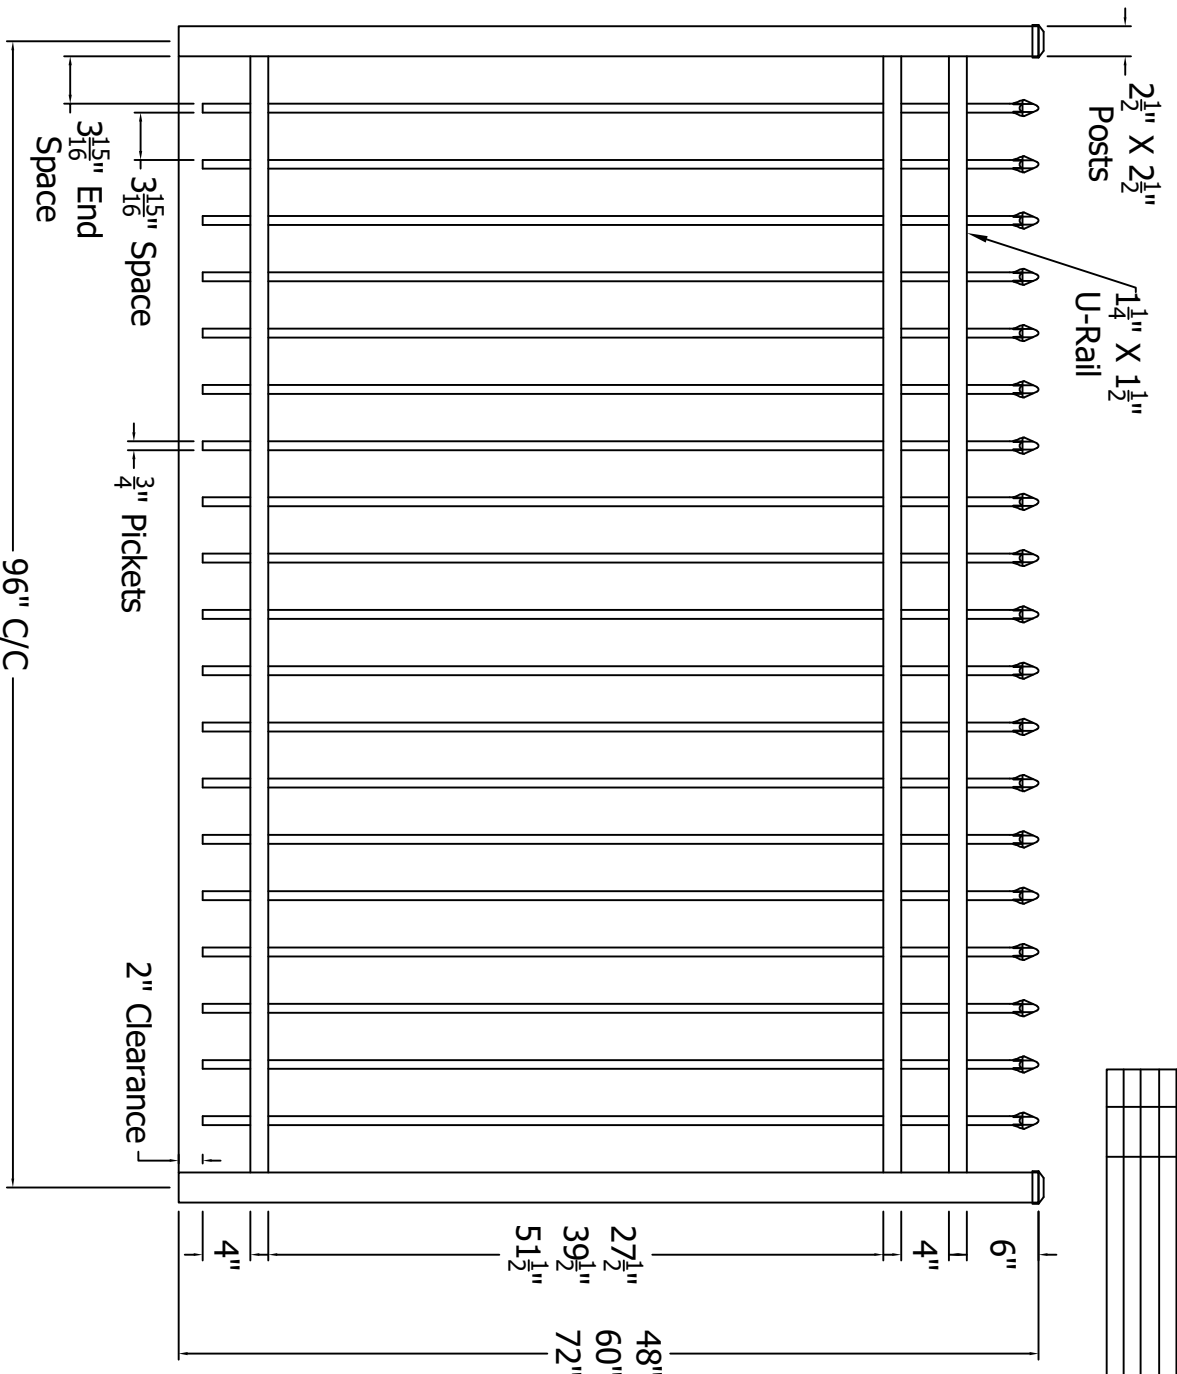

Finial Options	
Quad 	Triad 
Fleur-de-lis 	

REV.	LOC.	REVISION	DATE

**DSI Digger Specialties Inc.**  
 3446 US 6 EAST  
 Bremen, IN 46506  
 diggerspecialties.com

DRAWN BY: EH	STYLE:
DATE DRAWN: 06-24-2020	<b>4131</b>
SCALE = 1"=1'	AS SHOWN: 96" W 72" T
DRAFT NO.: 20200624-1E	LOC: Z:\Aluminum\Regis\4000 Series\Updated Standard Drawings
REV:	

4 3 2 1