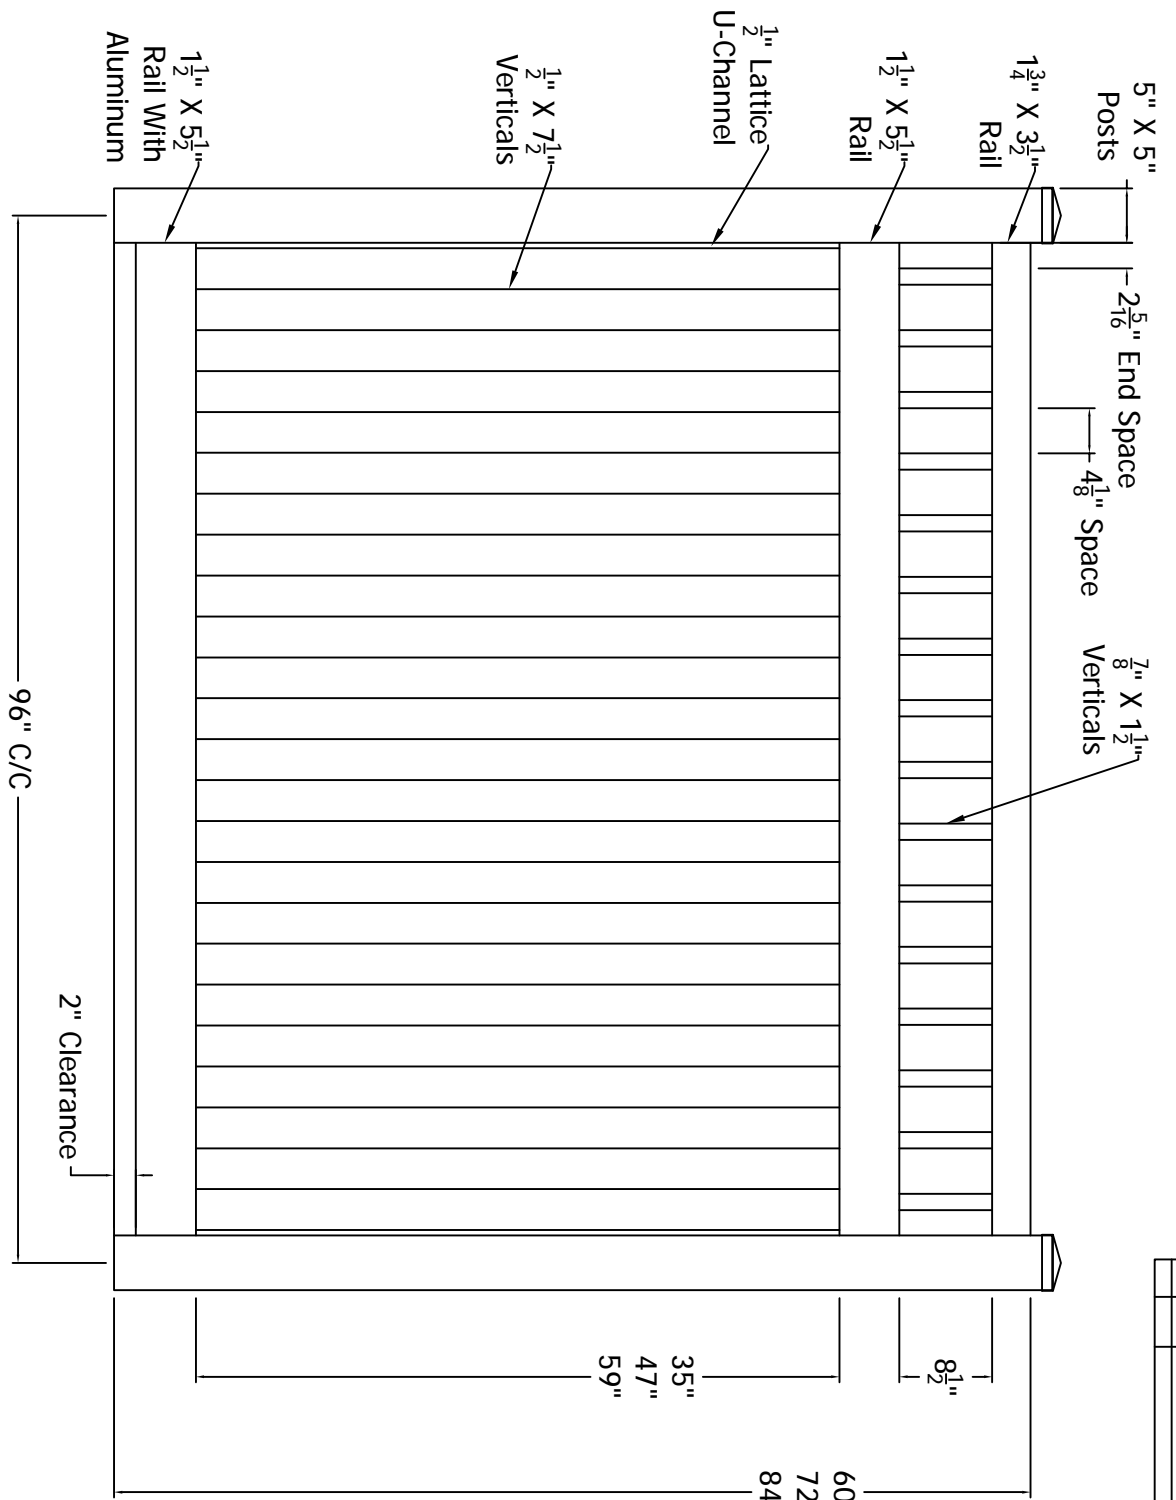

REV.	LOC.	REVISION	DATE

DSI Digger Specialties Inc.
 3446 US 6 EAST
 Bremen, IN 46506
 diggerspecialties.com

DRAWN BY: EH	STYLE:
DATE DRAWN: 03-07-2019	Tri-Max With Spindle Topper
SCALE = 1"=1"	AS SHOWN: 84" T Tri-Max With Topper
DRAFT NO.: 20190307-1E	LOC.: Z:\Viny\polyvinyl Fence\Tri-MAX\Updated Standard Drawings
	REV:

4 3 2 1