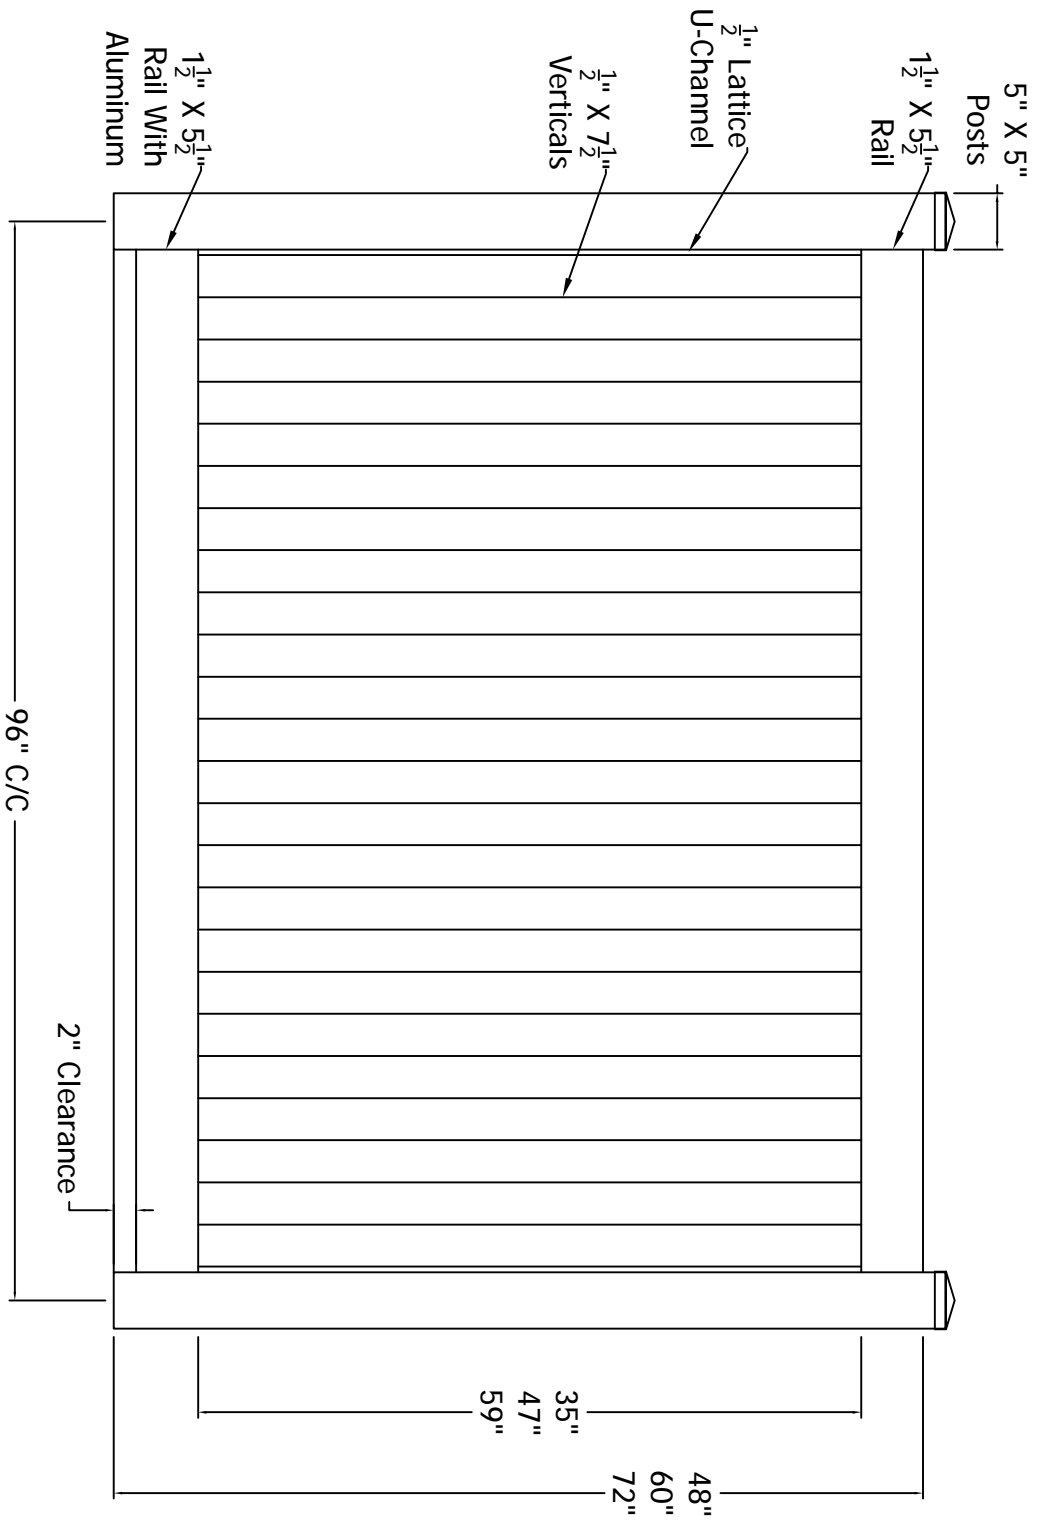

REV.	LOC.	REVISION	DATE

DSI Digger Specialties Inc.
3446 US 6 EAST
Bremen, IN 46506
diggerspecialties.com

DRAWN BY: EH	STYLE:	AS SHOWN: 72" T Tri-Max
DATE DRAWN: 03-07-2019	Tri-Max	LOC: Z:\Vinn\polyvinyl Fence\Tri-MAX\Updated Standard Drawings
SCALE = 1"=1'	DRAFT NO.: 20190307-1E	REV:

4

3

2

1

A

B

C

D