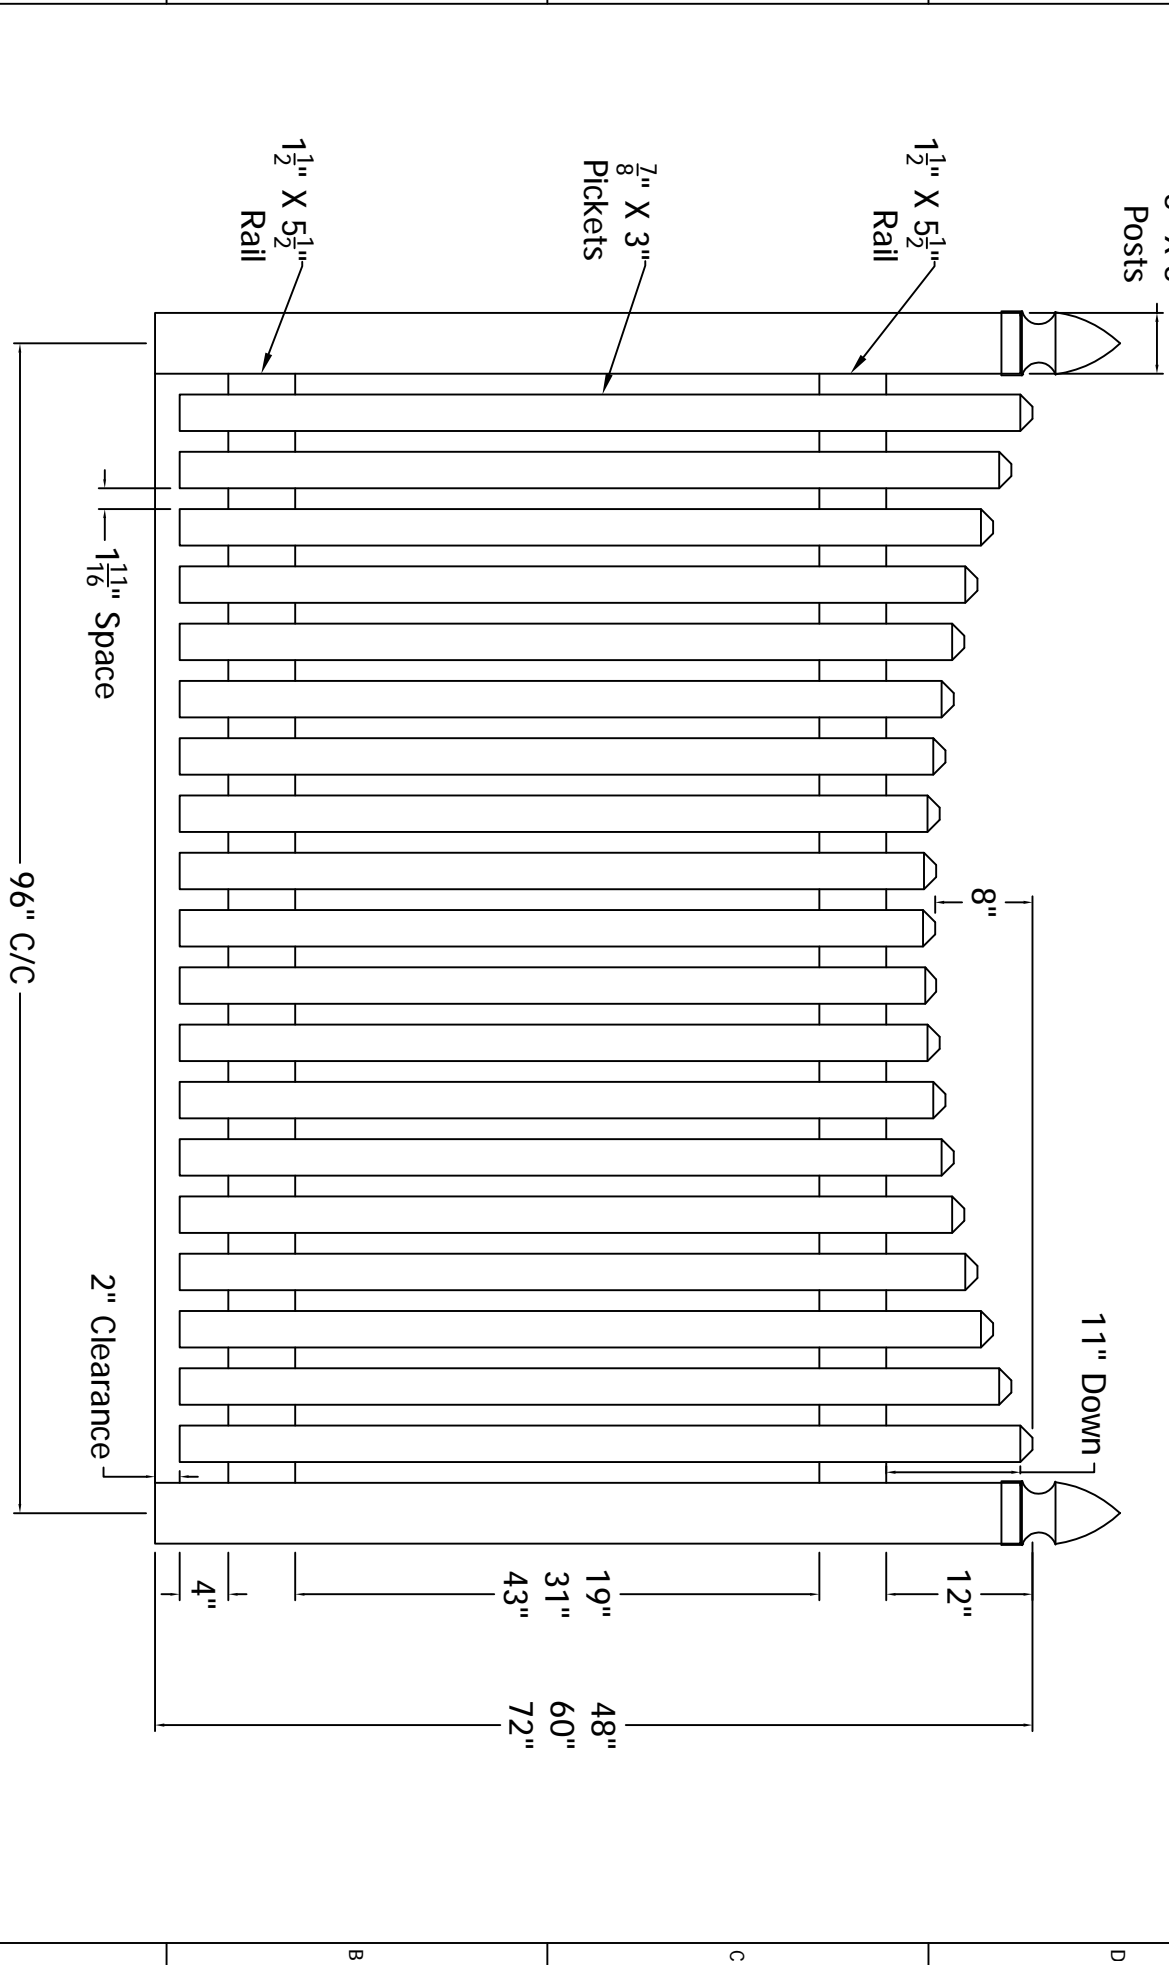

REV.	LOC.	REVISION	DATE

DSI Specialties Inc.
3446 US 6 EAST
Bremen, IN 46506
diggerspecialties.com

DRAWN BY: EH	STYLE:
DATE DRAWN: 03-07-2019	Concave Supreme
SCALE = 1"=1'	AS SHOWN: 72" T Concave Supreme
DRAFT NO.: 20190307-1E	LOC.: Z:\Viny\polyvinyl Fence\Supreme\Updated Standard Drawings
	REV/