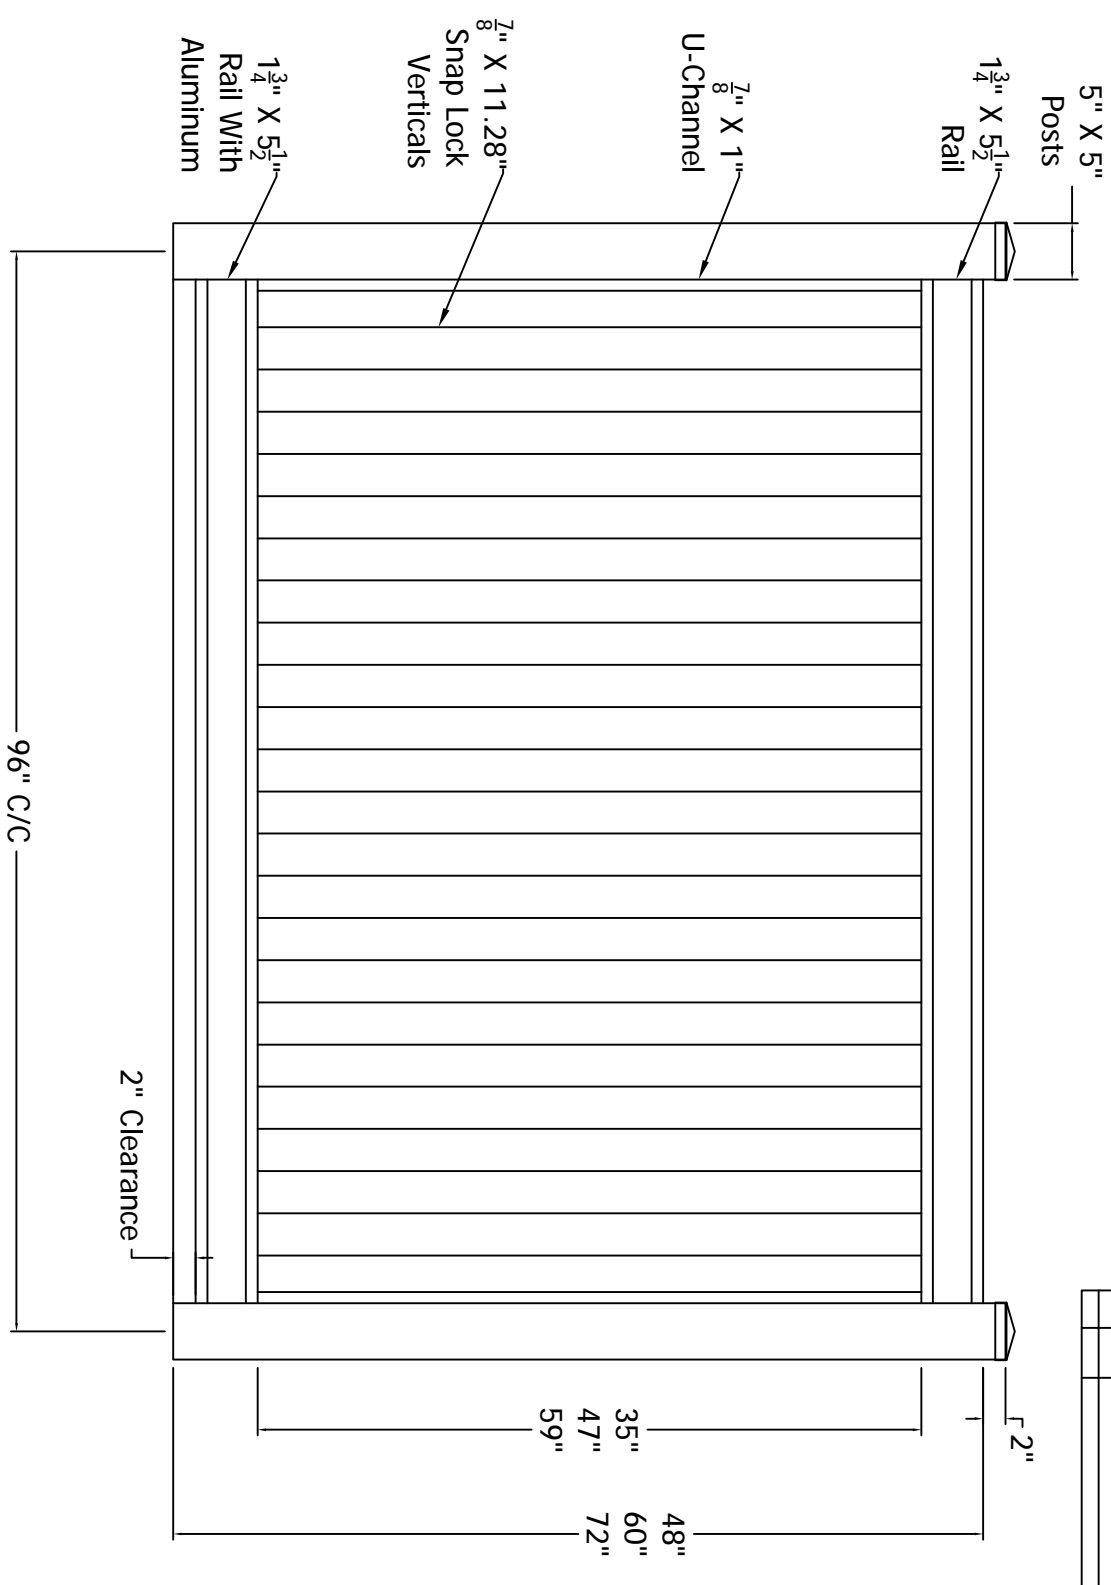

REV.	LOC.	REVISION	DATE

DSI Specialties Inc.
3446 US 6 EAST
Bremen, IN 46506
digerspecialties.com

DRAWN BY: EH	STYLE:
DATE DRAWN: 01-11-2019	Superior
SCALE = 1"=1'	AS SHOWN: 72" T Superior
DRAFT NO.: 20190111-1E	LOC: Z:\Vinn\polyvinyl Fence\Superior\Updated Standard Drawings
REV/	REV/

4 3 2 1