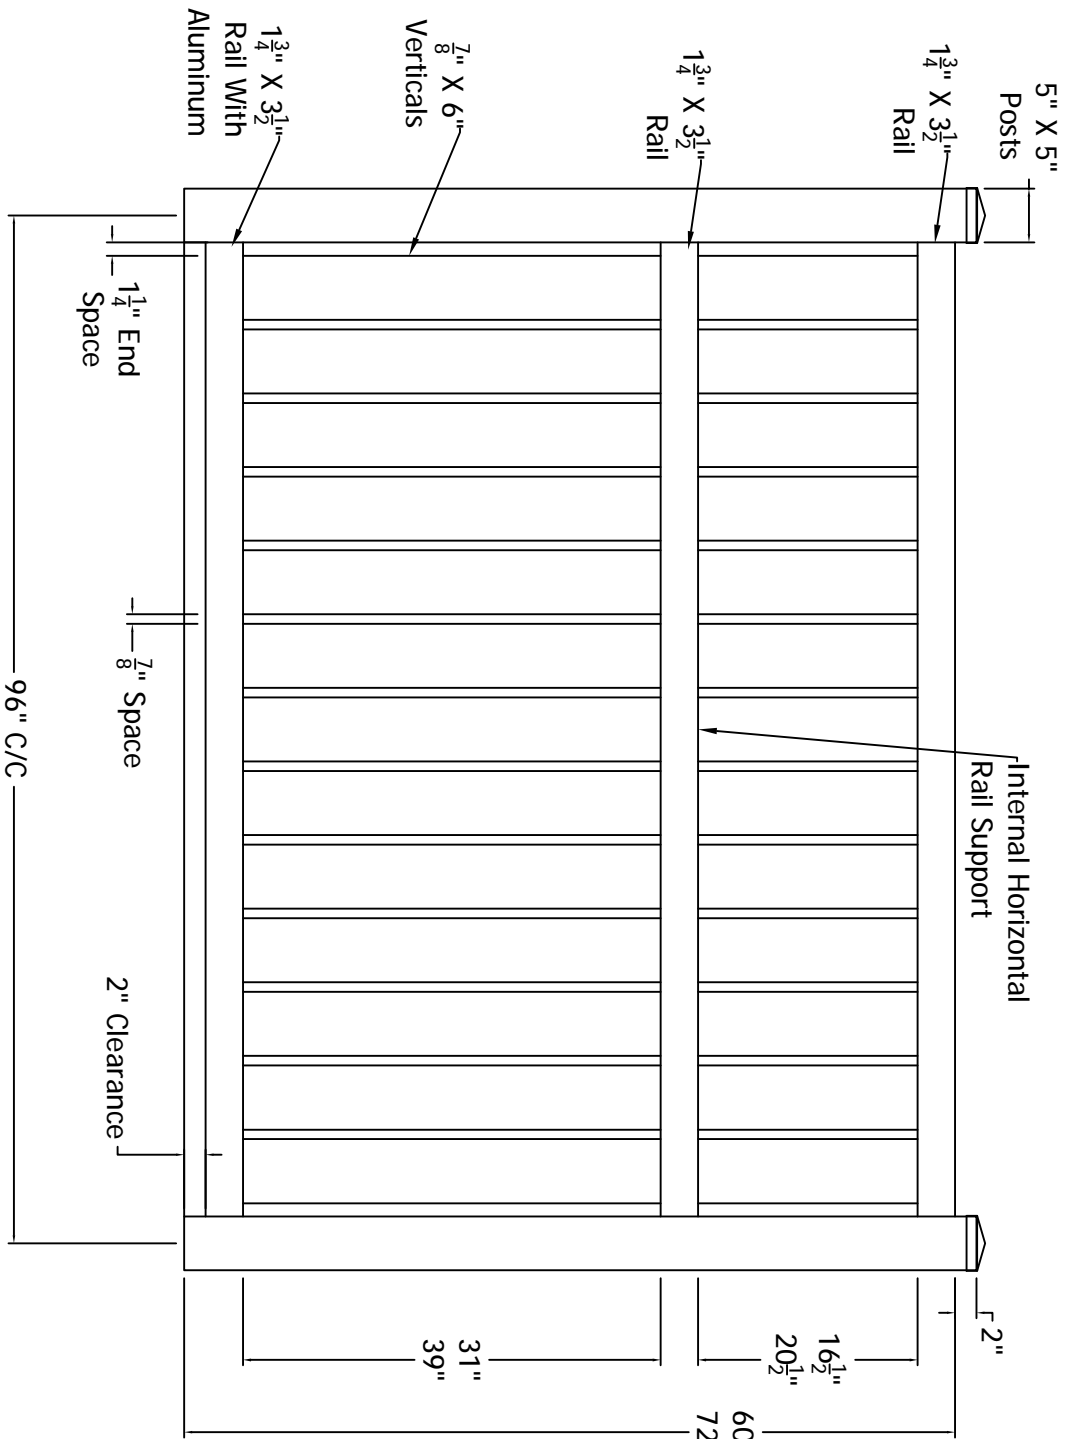

REV.	LOC.	REVISION	DATE

**DSI**  
Digger  
Specialties  
Inc.

3446 US 6 EAST  
Bremen, IN 46506  
diggerspecialties.com

DRAWN BY: EH	STYLE:
DATE DRAWN: 01-11-2019	<b>Prestige</b>
SCALE = 1"=1'	AS SHOWN: 72" T Prestige
DRAFT NO.: 20190111-1E	LOC.: Z:\Wm\polyvinyl Fence\Prestige\Updated Standard Drawings
REV/	REV/

4

3

2

A

B

C

D