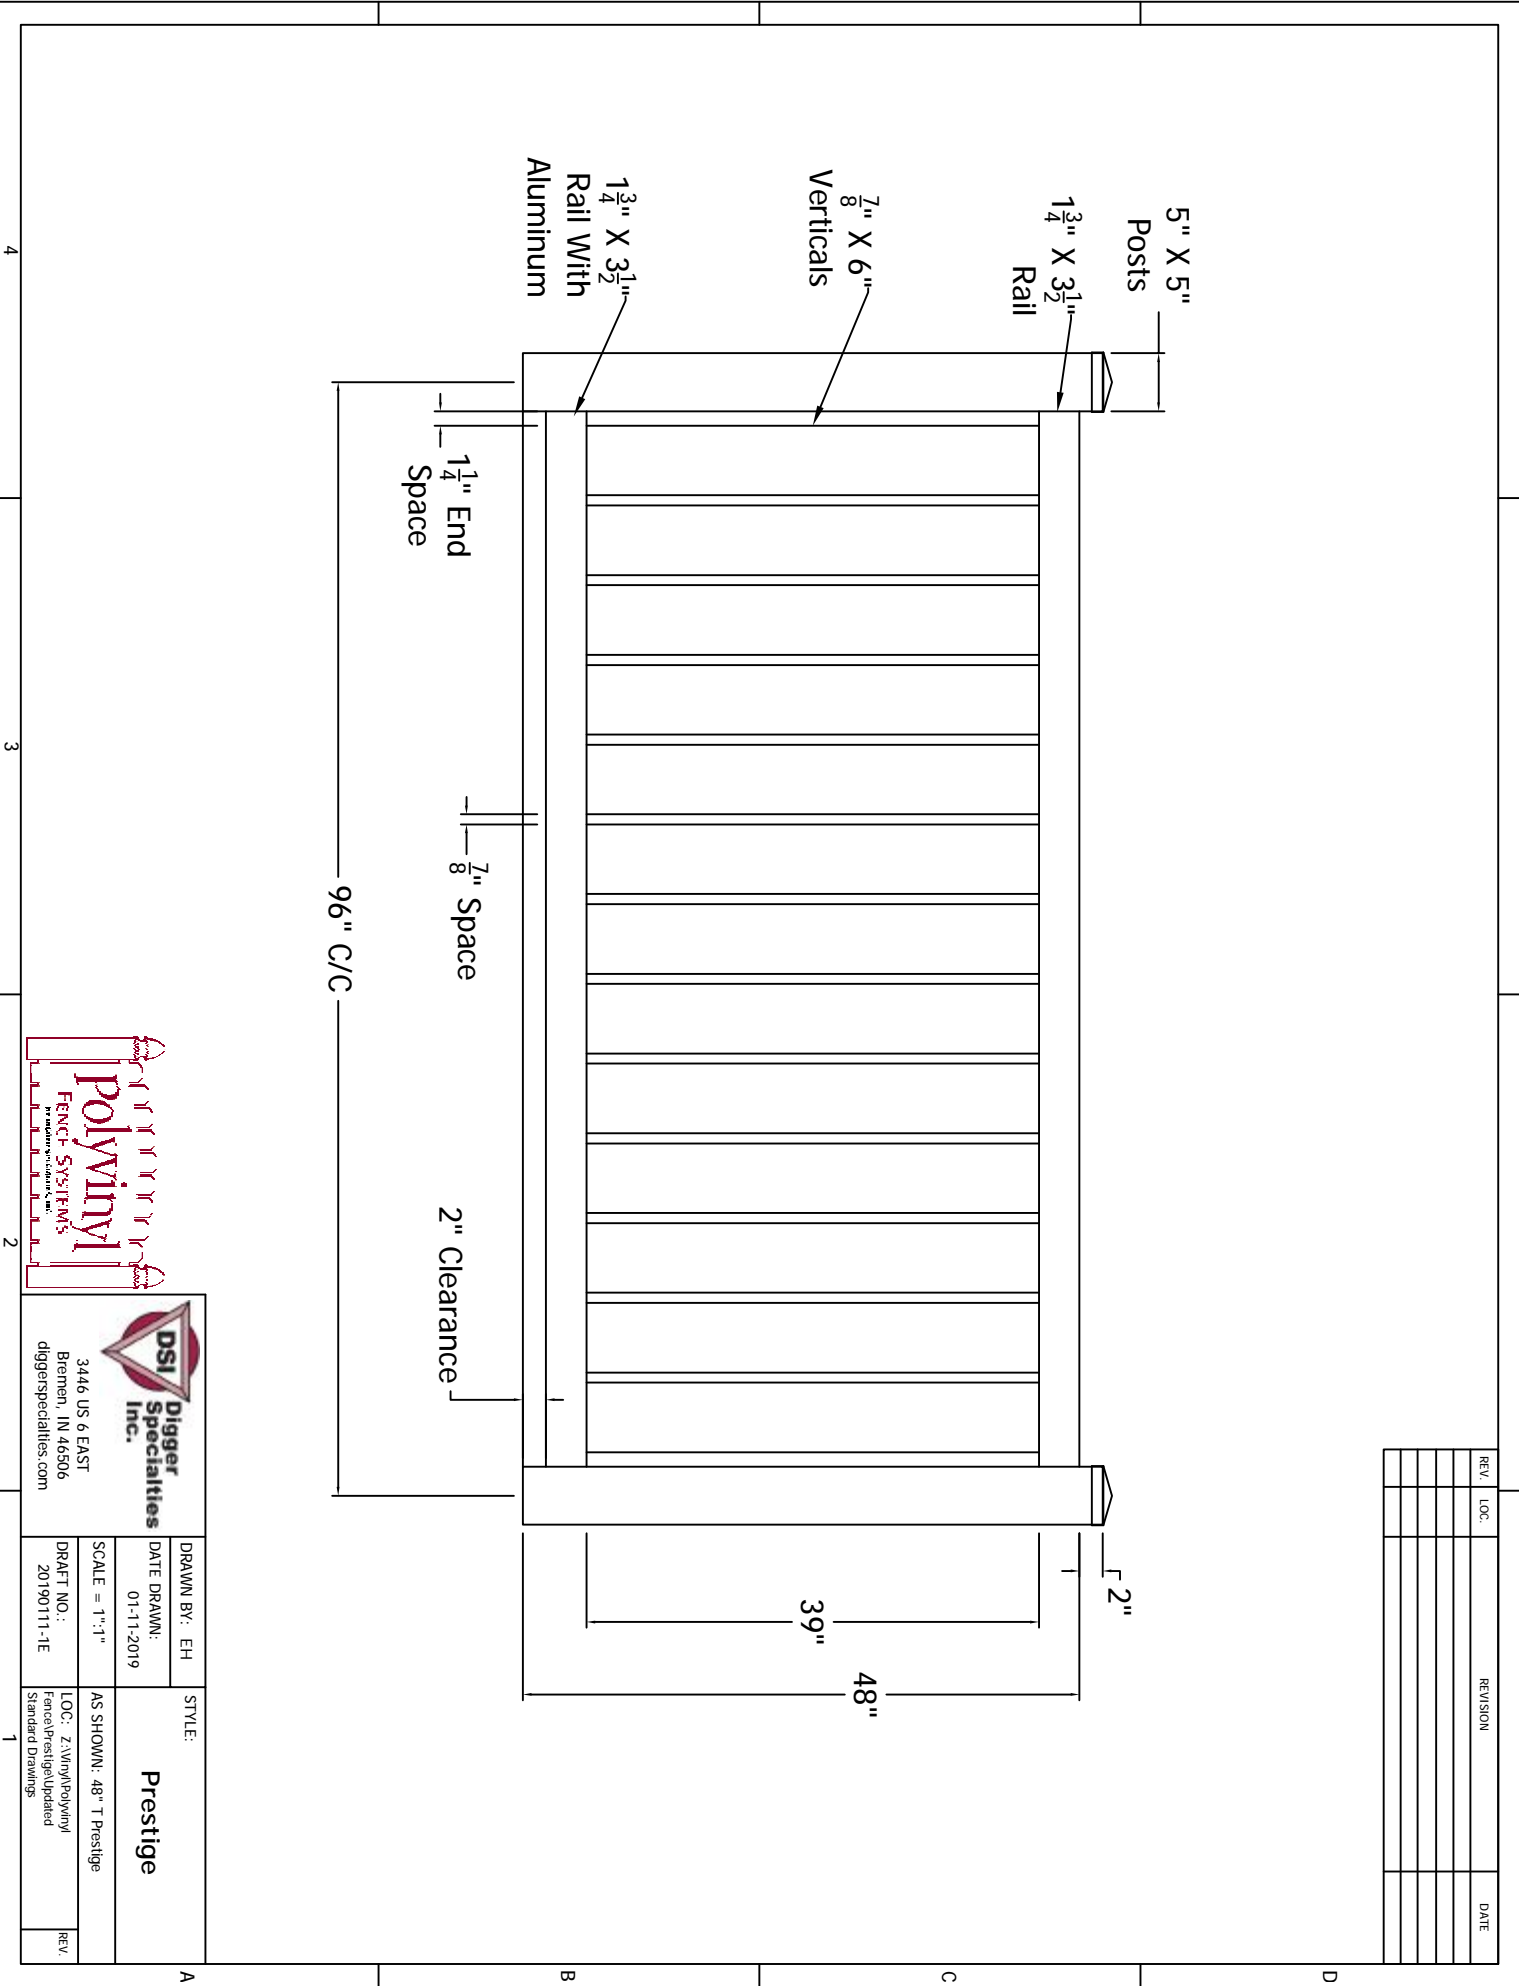

REV.	LOC.	REVISION	DATE

DSI Digger Specialties Inc.
 3446 US 6 EAST
 Bremen, IN 46506
 diggerspecialties.com

DRAWN BY: EH	STYLE:
DATE DRAWN: 01-11-2019	Prestige
SCALE = 1"=1'	AS SHOWN: 48" T Prestige
DRAFT NO.: 20190111-1E	LOC.: Z:\Vinn\polyvinyl Fence\Prestige\Updated Standard Drawings
REV/	REV/