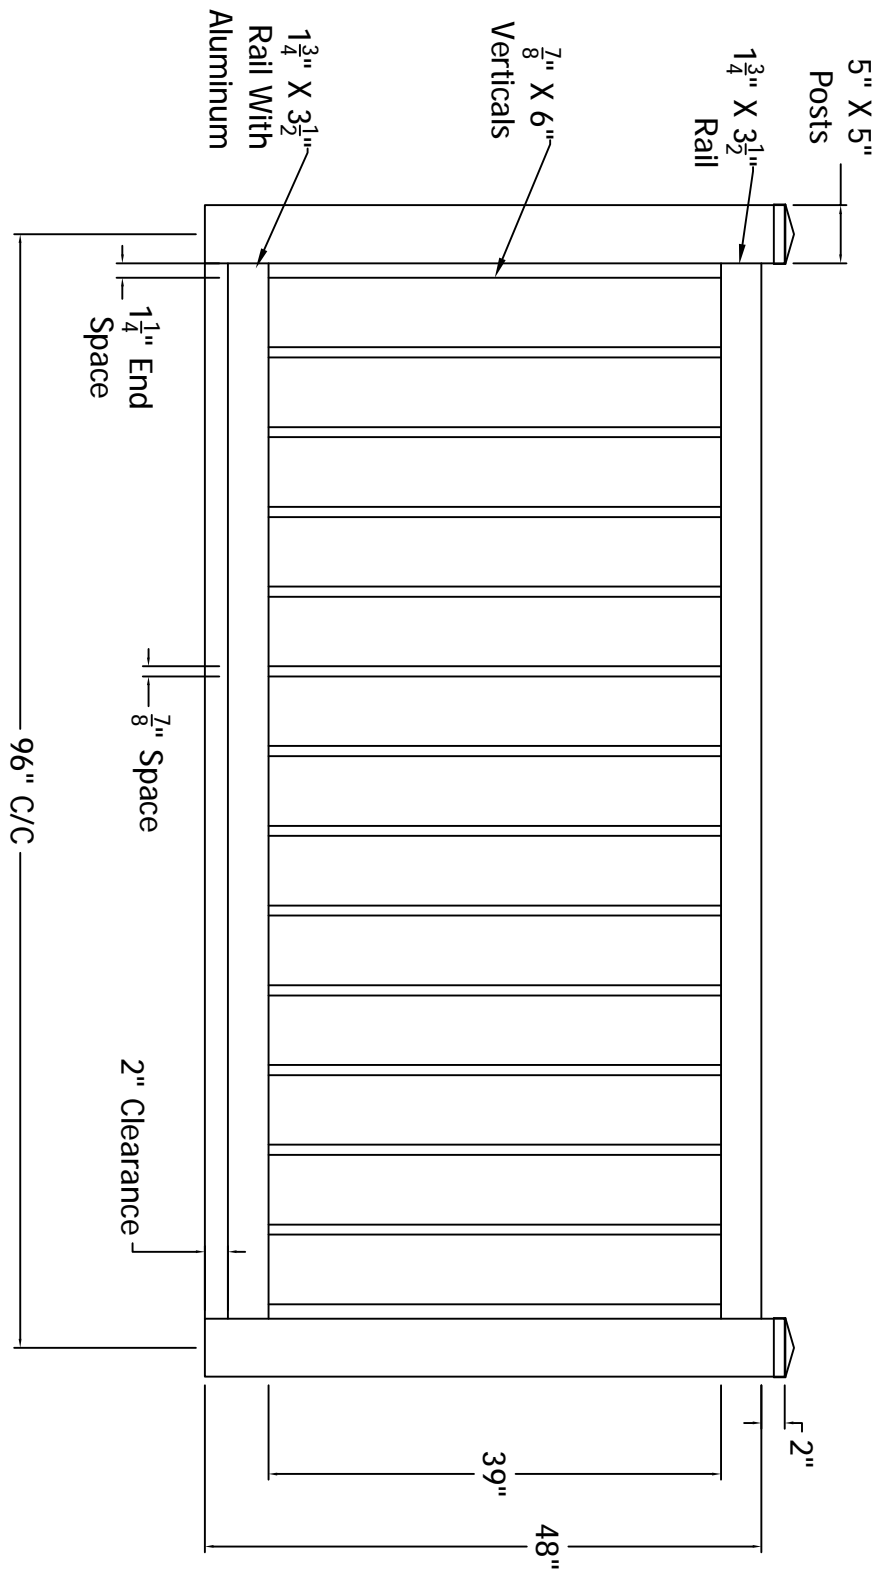

REV.	LOC.	REVISION	DATE

DSI Digger Specialties Inc.
 3446 US 6 EAST
 Bremen, IN 46506
 diggerspecialties.com

DRAWN BY: EH	STYLE:
DATE DRAWN: 01-11-2019	Prestige
SCALE = 1"=1'	AS SHOWN: 48" T Prestige
DRAFT NO.: 20190111-1E	LOC.: Z:\Vinn\polyvinyl Fence\Prestige\Updated Standard Drawings
REV/	REV/