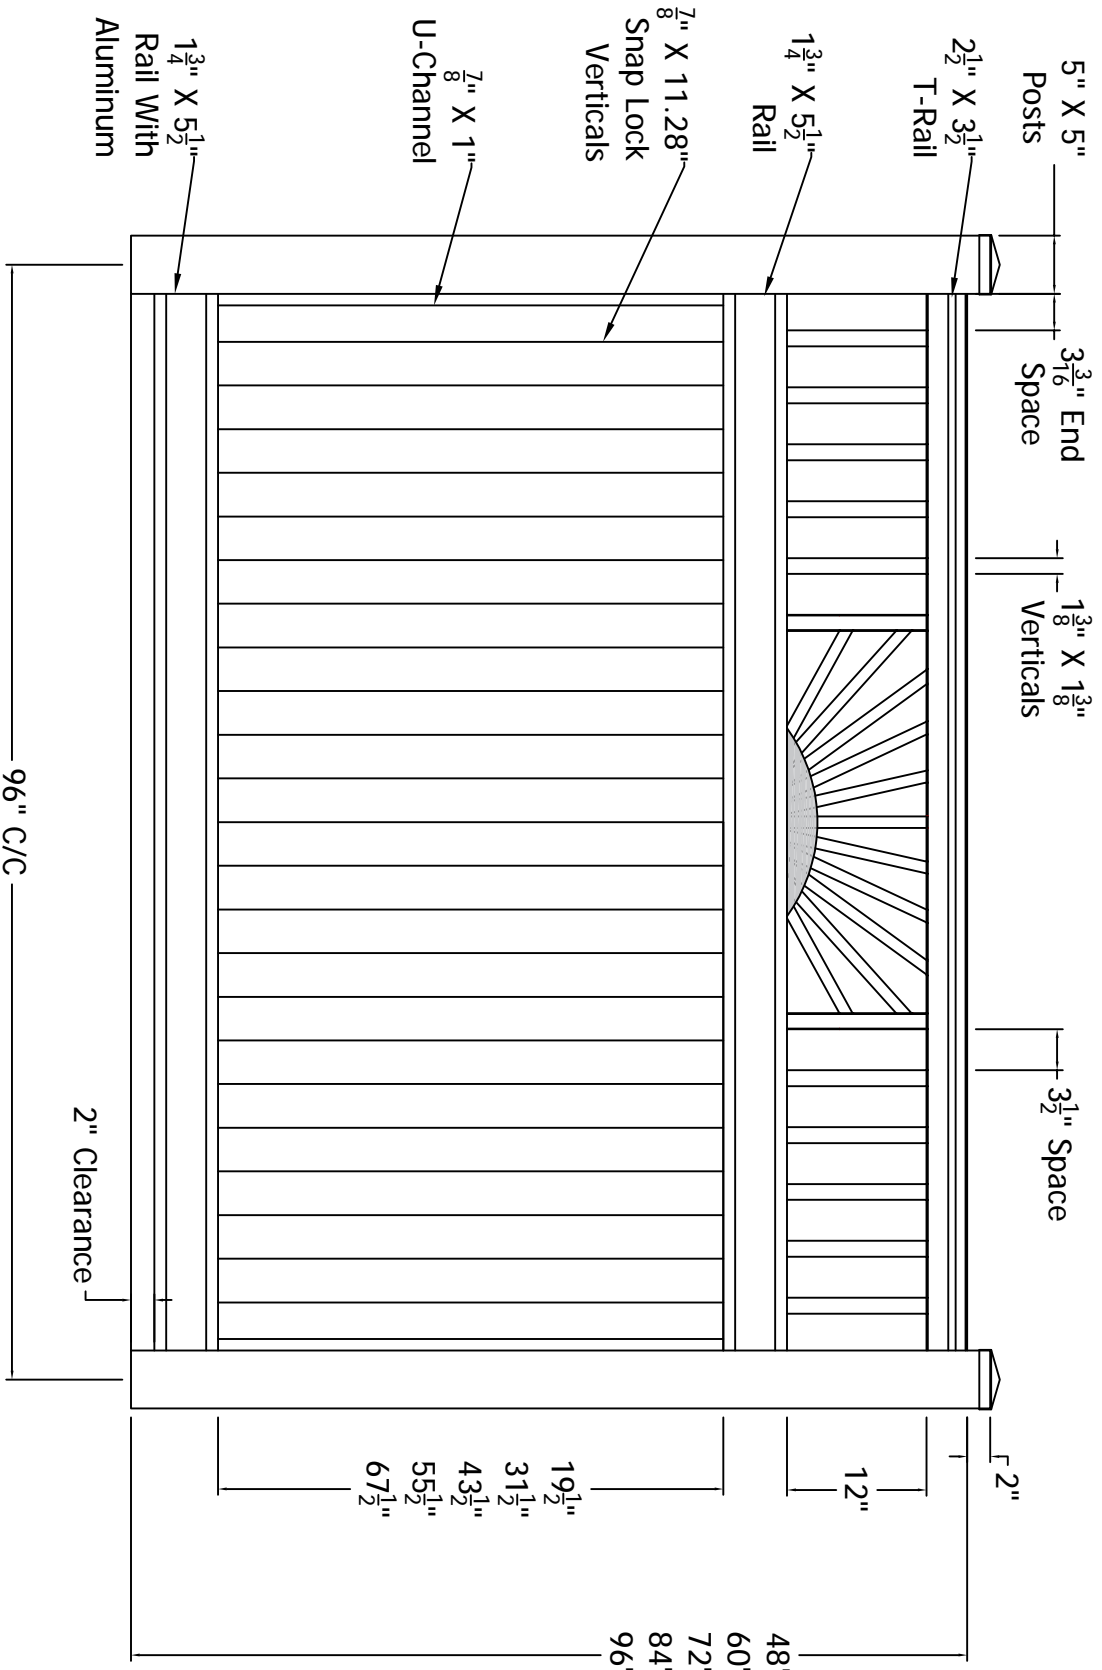

NOTE: Section Does NOT Rack

REV.	LOC.	REVISION	DATE

**DSI Digger Specialties Inc.**  
 3446 US 6 EAST  
 Bremen, IN 46506  
 diggerspecialties.com

DRAWN BY: EH	STYLE: Kingston Sunburst
DATE DRAWN: 01-11-2019	AS SHOWN: 72" T Kingston Sunburst
SCALE = 1"=1'	LOC: Z:\Wm\polyvinyl Fence\Kingston\Updated Standard Drawings
DRAFT NO.: 20190111-1E	REV:

4

3

2

A

B

C

D