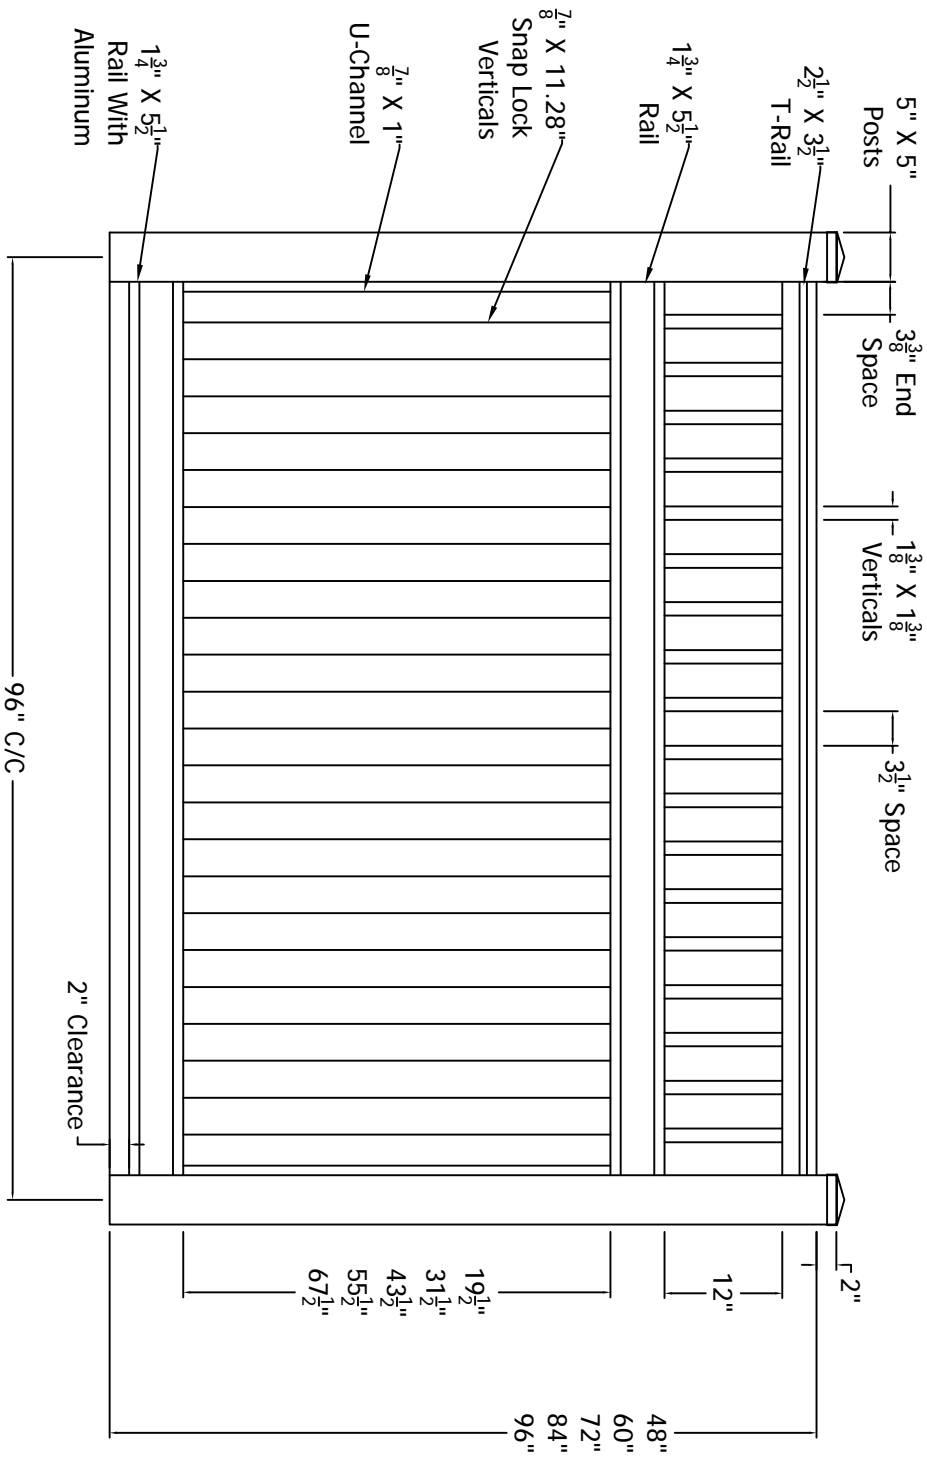

REV.	LOC.	REVISION	DATE

DSI Specialties Inc.
 3446 US 6 EAST
 Bremen, IN 46506
 diggerspecialties.com

DRAWN BY: EH	STYLE:
DATE DRAWN: 01-11-2019	Kingston
SCALE = 1"=1'	AS SHOWN: 72" T Kingston
DRAFT NO.: 20190111-1E	LOC.: Z:\Vinn\polyvinyl Fence\Kingston\Updated Standard Drawings
REV/	

4

3

2

1

A

B

C

D