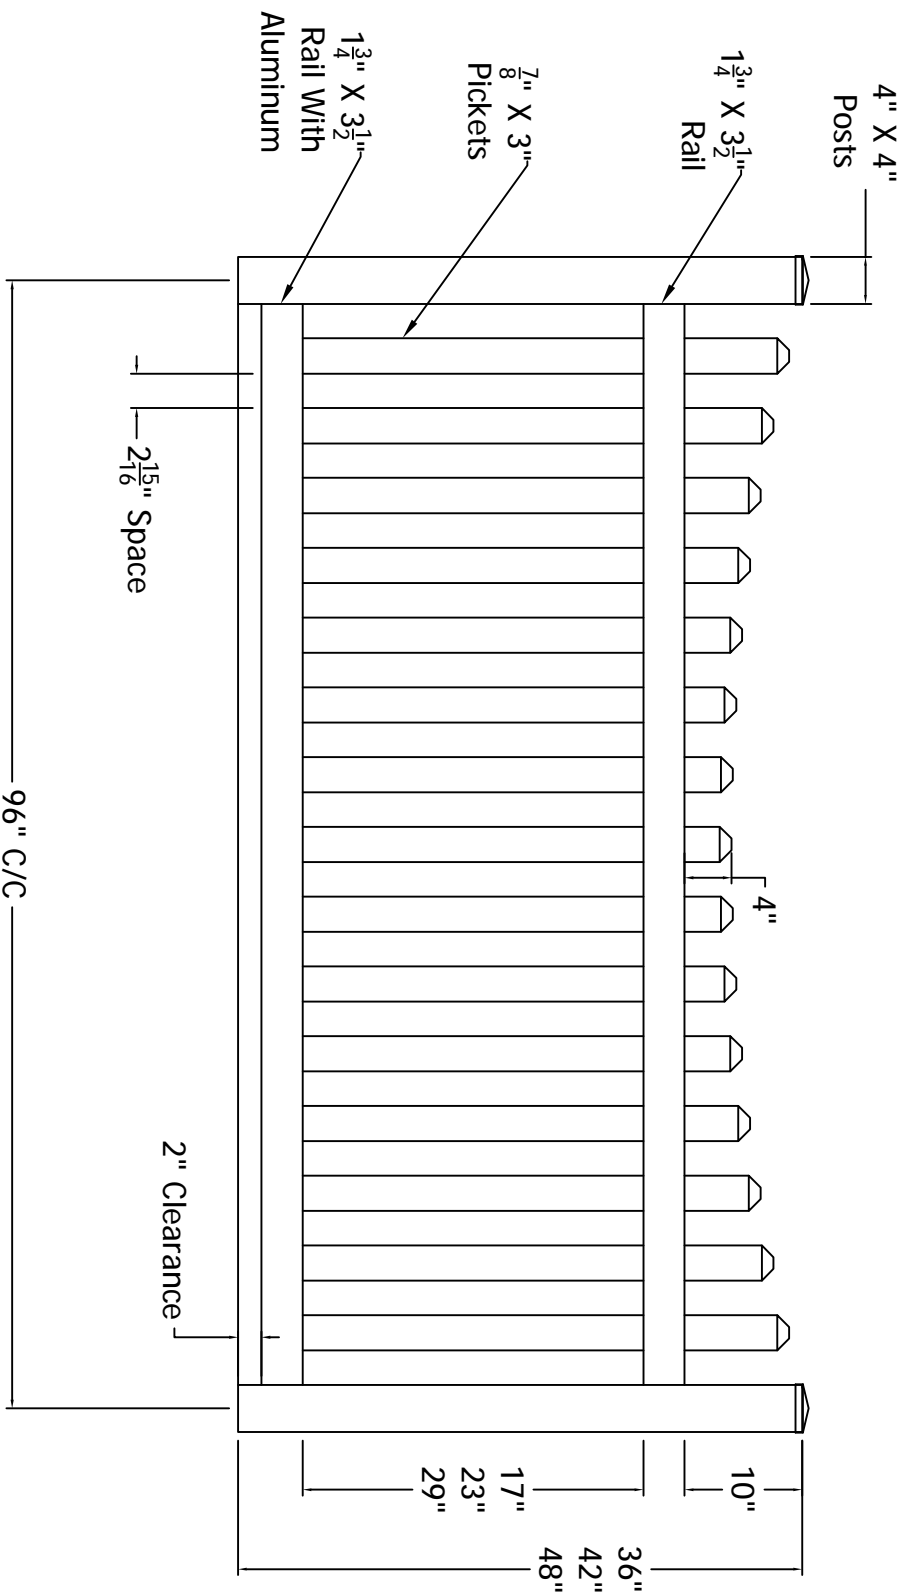

REV.	LOC.	REVISION	DATE

**DSJ Specialties Inc.**  
3446 US 6 EAST  
Bremen, IN 46506  
diggerspecialties.com

DRAWN BY: EH	STYLE:
DATE DRAWN: 01-11-2019	<b>GN Picket CNCV</b>
SCALE = 1"=1'	AS SHOWN: 48" T GN Picket CNCV
DRAFT NO.: 20190111-1E	LOC.: Z:\Viny\polyvinyl Fence\Good Neighbor\Updated Standard Drawings
REV/	REV/

4 3 2 1