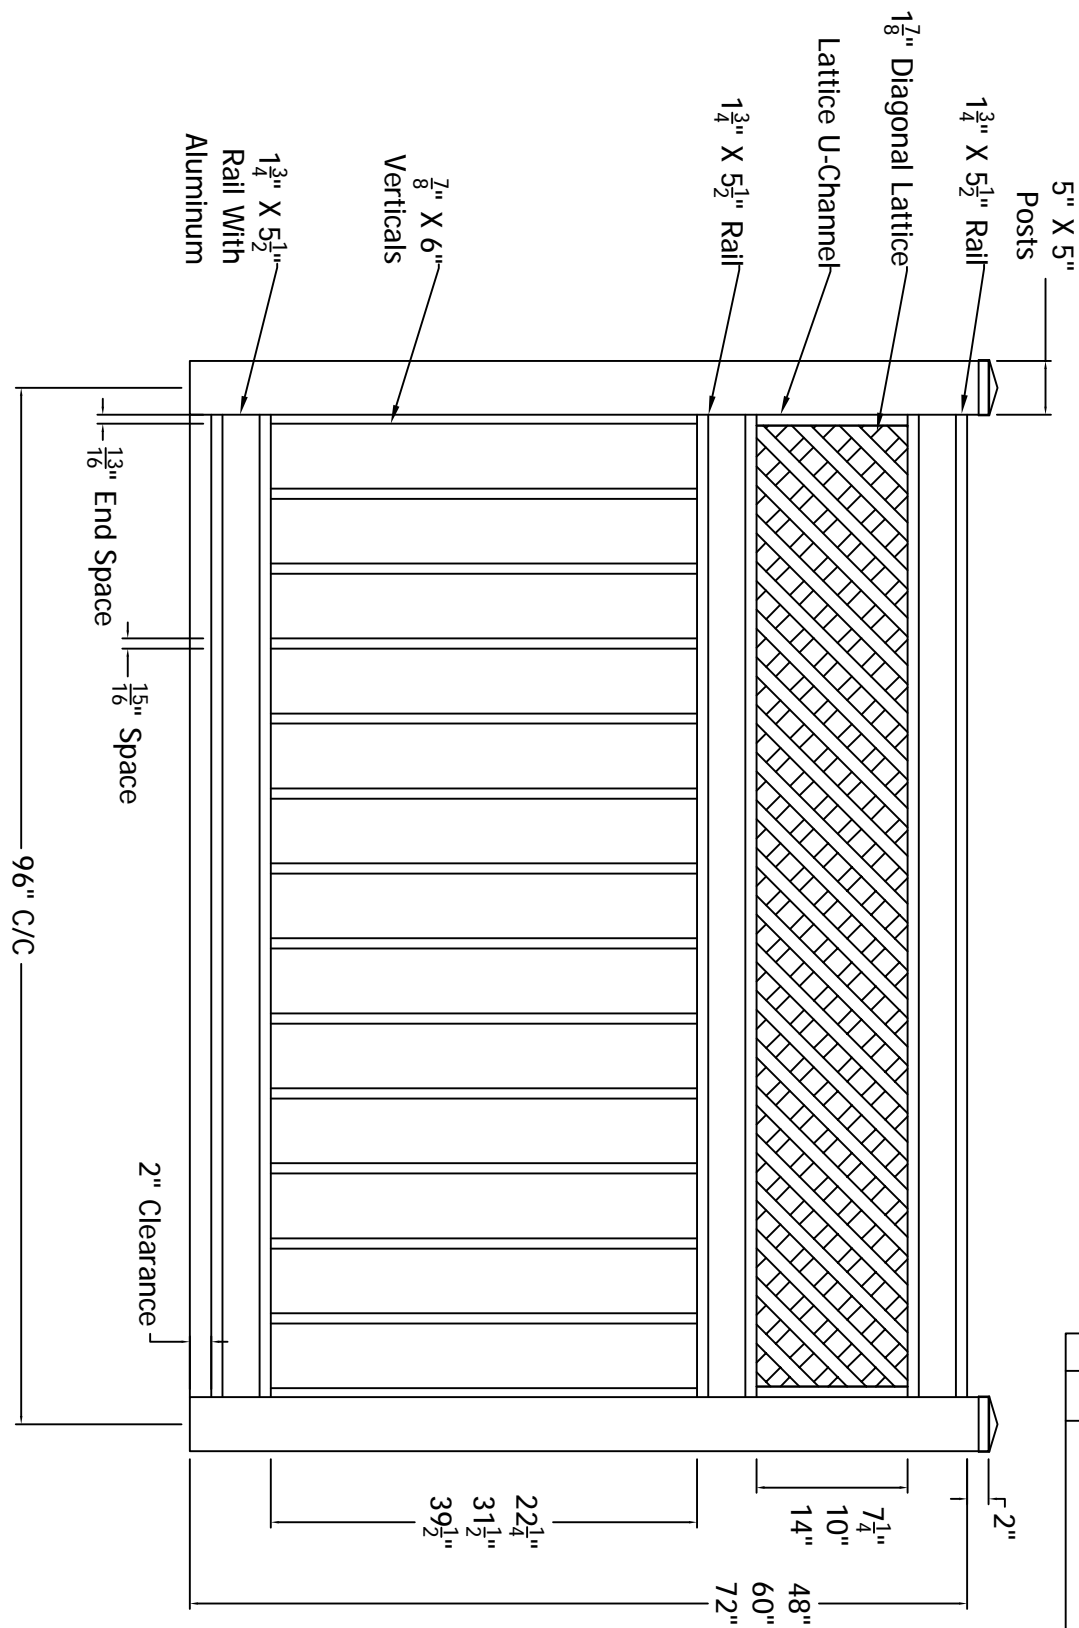

REV.	LOC.	REVISION	DATE

4
3
2

3446 US 6 EAST  
Bremen, IN 46506  
diggerspecialties.com

DRAWN BY: EH	STYLE:	Dynasty
DATE DRAWN: 01-11-2019	AS SHOWN: 72" T Dynasty	
SCALE = 1"=1'	LOC: Z:\Wm\polyvinyl	REV/
DRAFT NO.: 20190111-1E	FenceDynasty/Updated Standard Drawings	