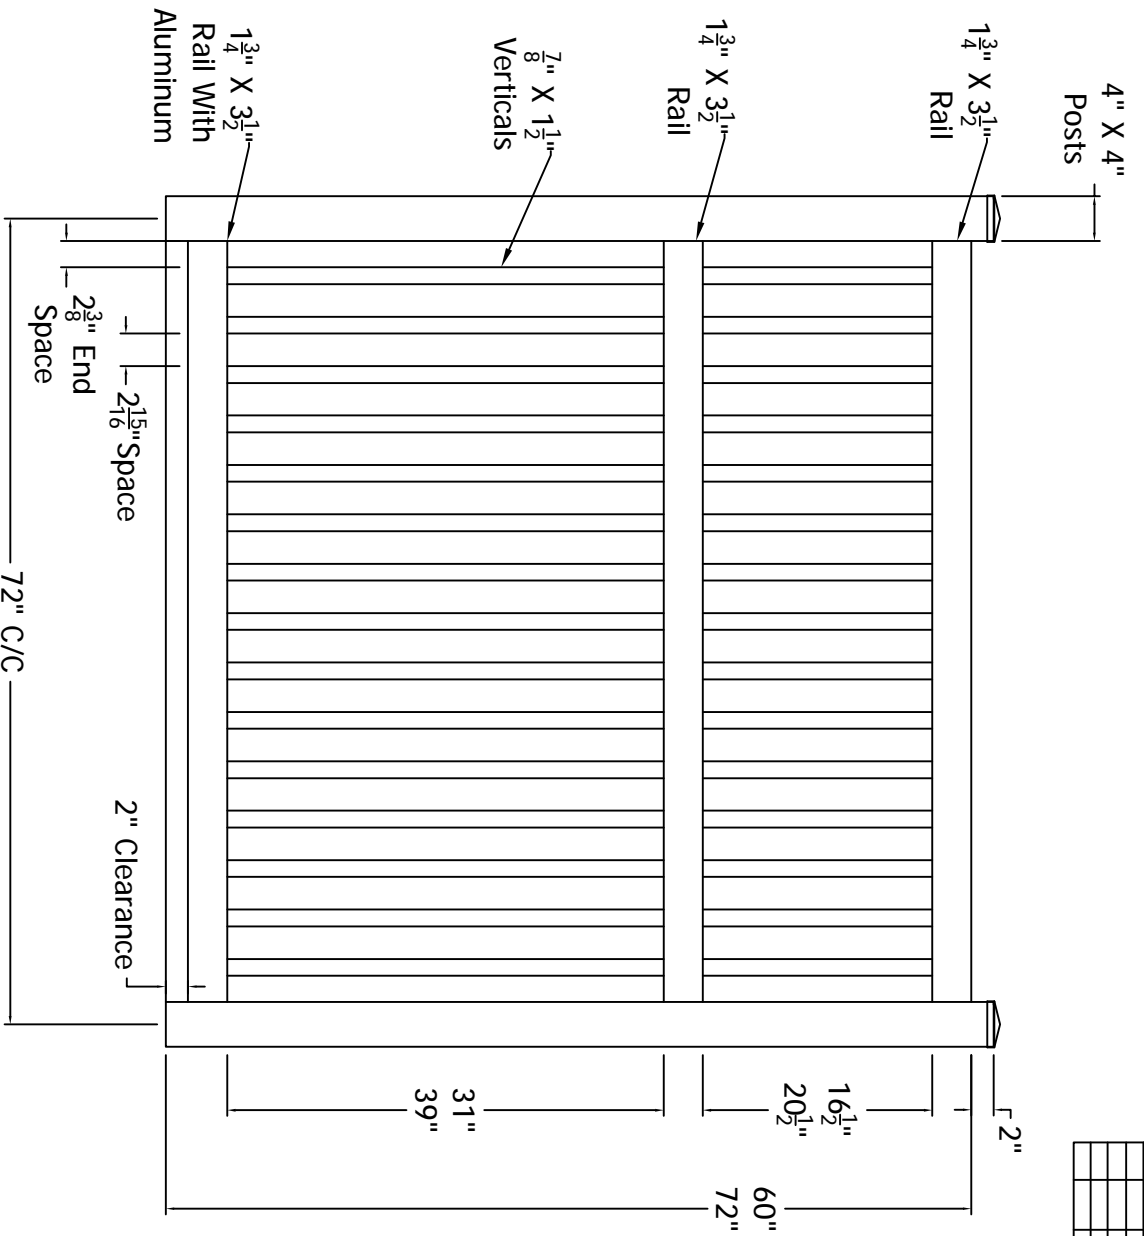

REV.	LOC.	REVISION	DATE

**DSI Digger Specialties Inc.**  
 3446 US 6 EAST  
 Bremen, IN 46506  
 diggerspecialties.com

DRAWN BY: EH	STYLE:
DATE DRAWN: 01-11-2019	<b>Colonial</b>
SCALE = 1"=1'	AS SHOWN: 72" T Colonial
DRAFT NO.: 20190111-1E	LOC: Z:\Vrn\polyvinyl Fence\Colonial\Updated Standard Drawings
REV/	REV/

4 3 2 1