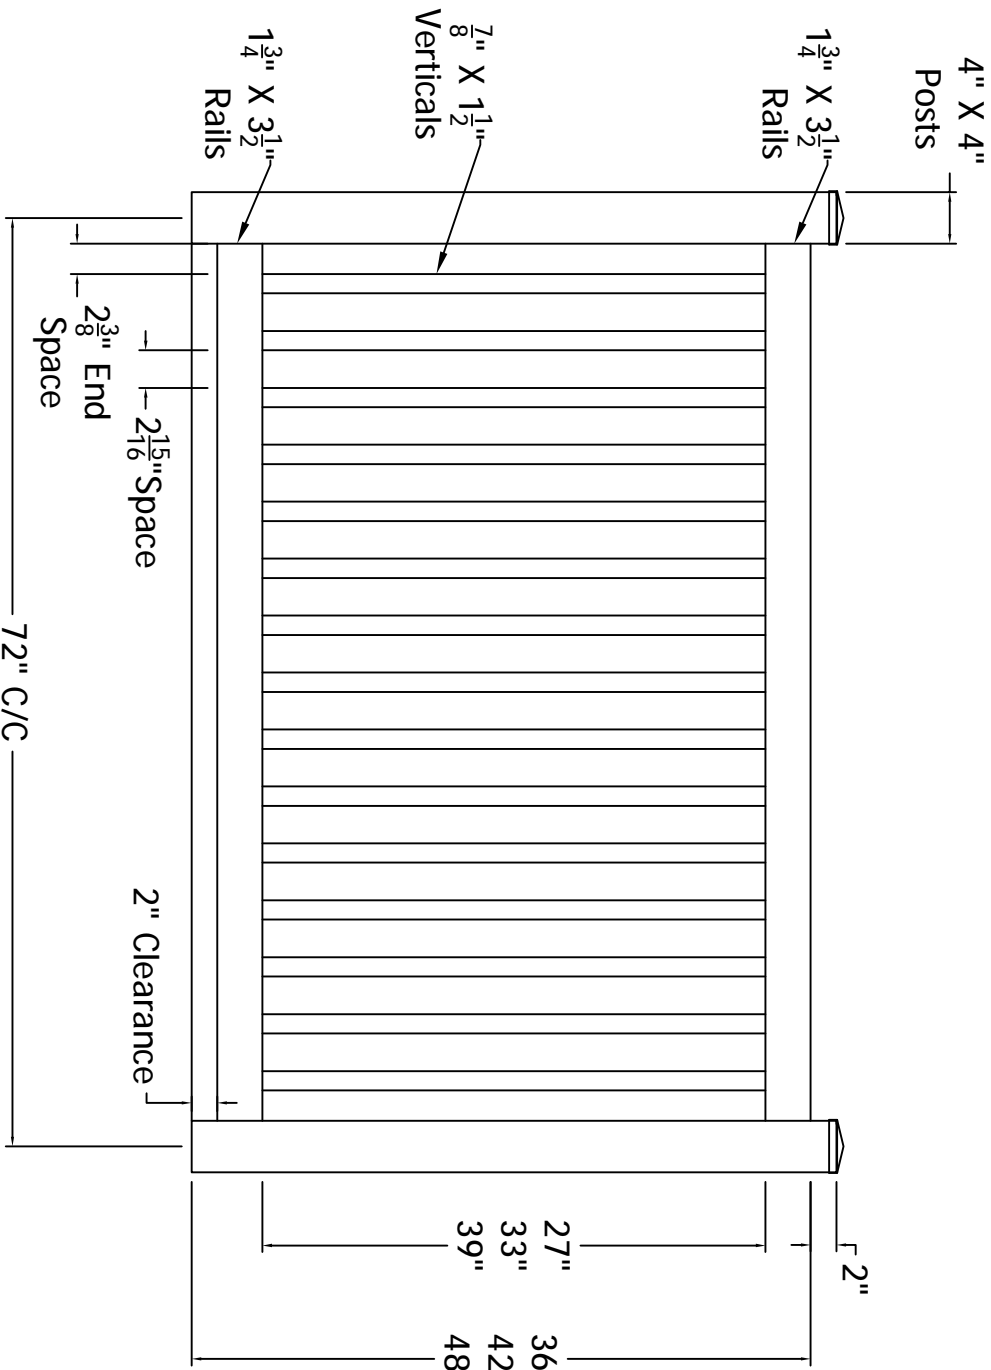

REV.	LOC.	REVISION	DATE

DSI Digger Specialties Inc.
3446 US 6 EAST
Bremen, IN 46506
diggerspecialties.com

DRAWN BY: EH	STYLE:	AS SHOWN: 48" T Colonial
DATE DRAWN: 01-11-2019	Colonial	LOC: Z:\Vpn\polyvinyl Fence\Colonial\Updated Standard Drawings
SCALE = 1"=1'	DRAFT NO.: 20190111-1E	REV:

4

3

2

A

B

C

D