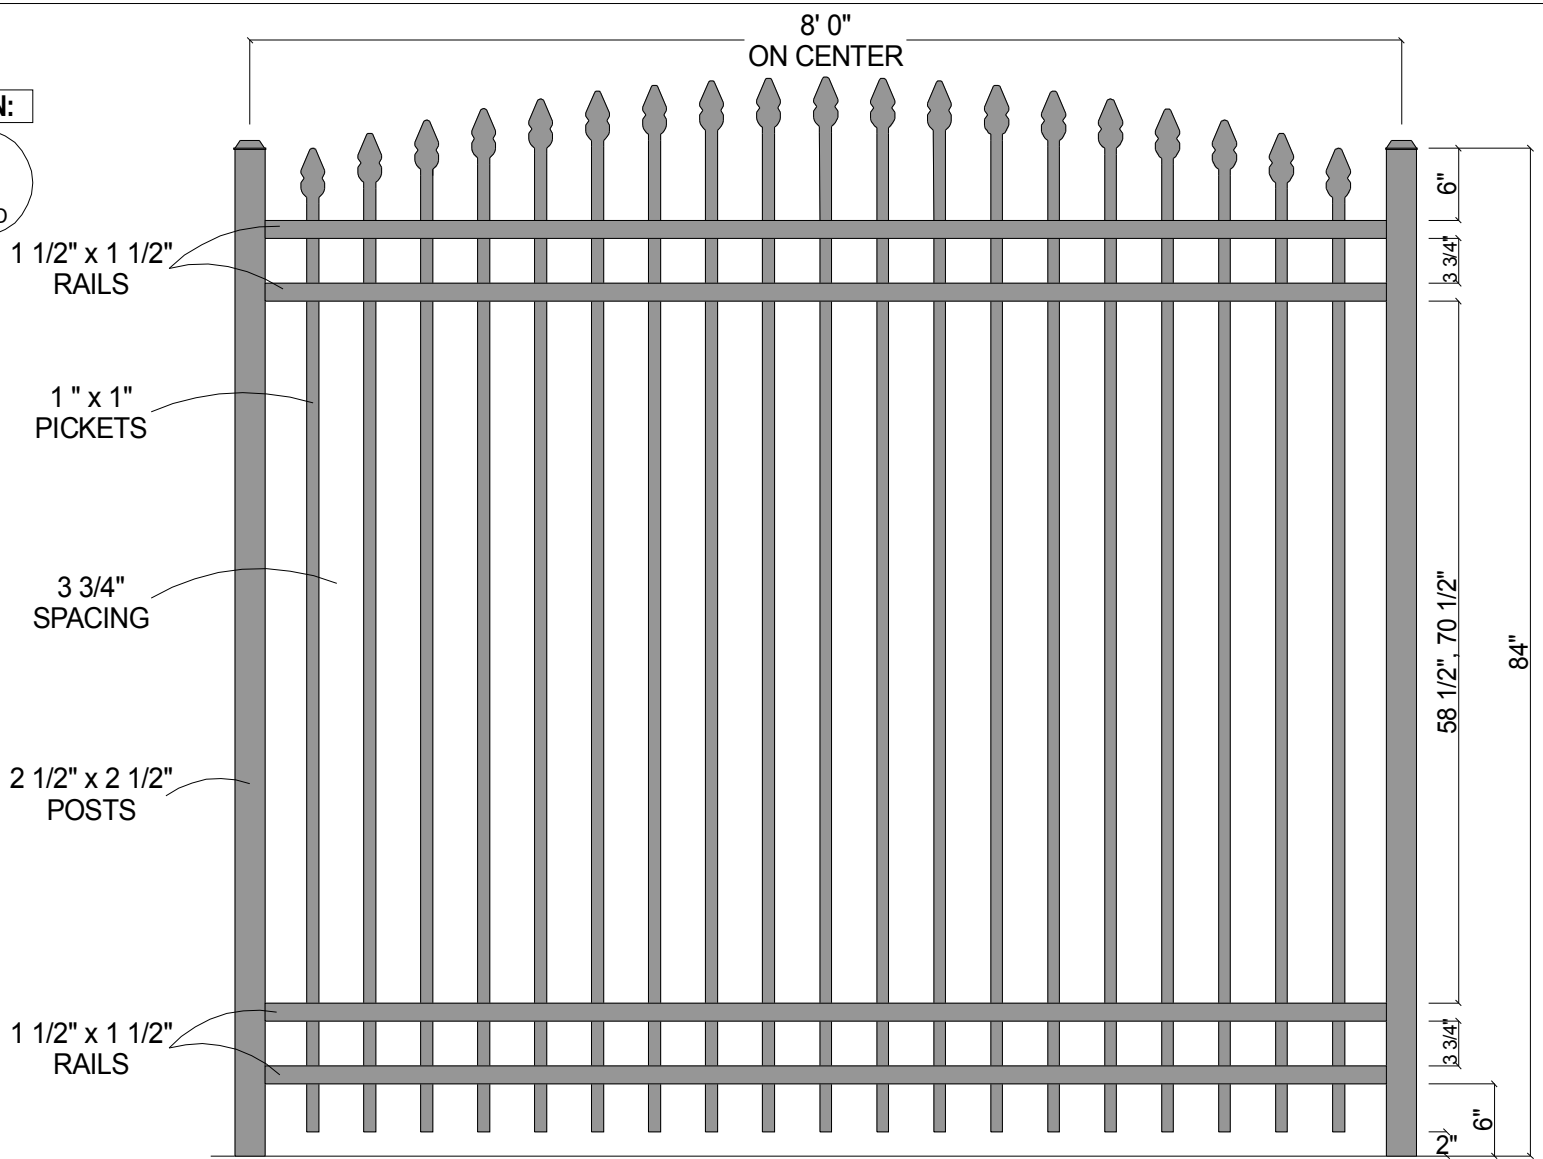

FINIAL OPTION:

Post Size	
84" Tall	2 1/2" x 2 1/2" x 10' 0"
96" Tall	2 1/2" x 2 1/2" x 11' 0"

CourtYard® Aluminum Fence	
Scale: 3/32" : 1"	Drawn By: J.D.S.
Date: 2/04/08	Revised:
2141 Convex (4-Rail w/Straight Pickets)	
As Shown: 8' x 84" 2141 Convex	Drawing Number: 2141Cnvx