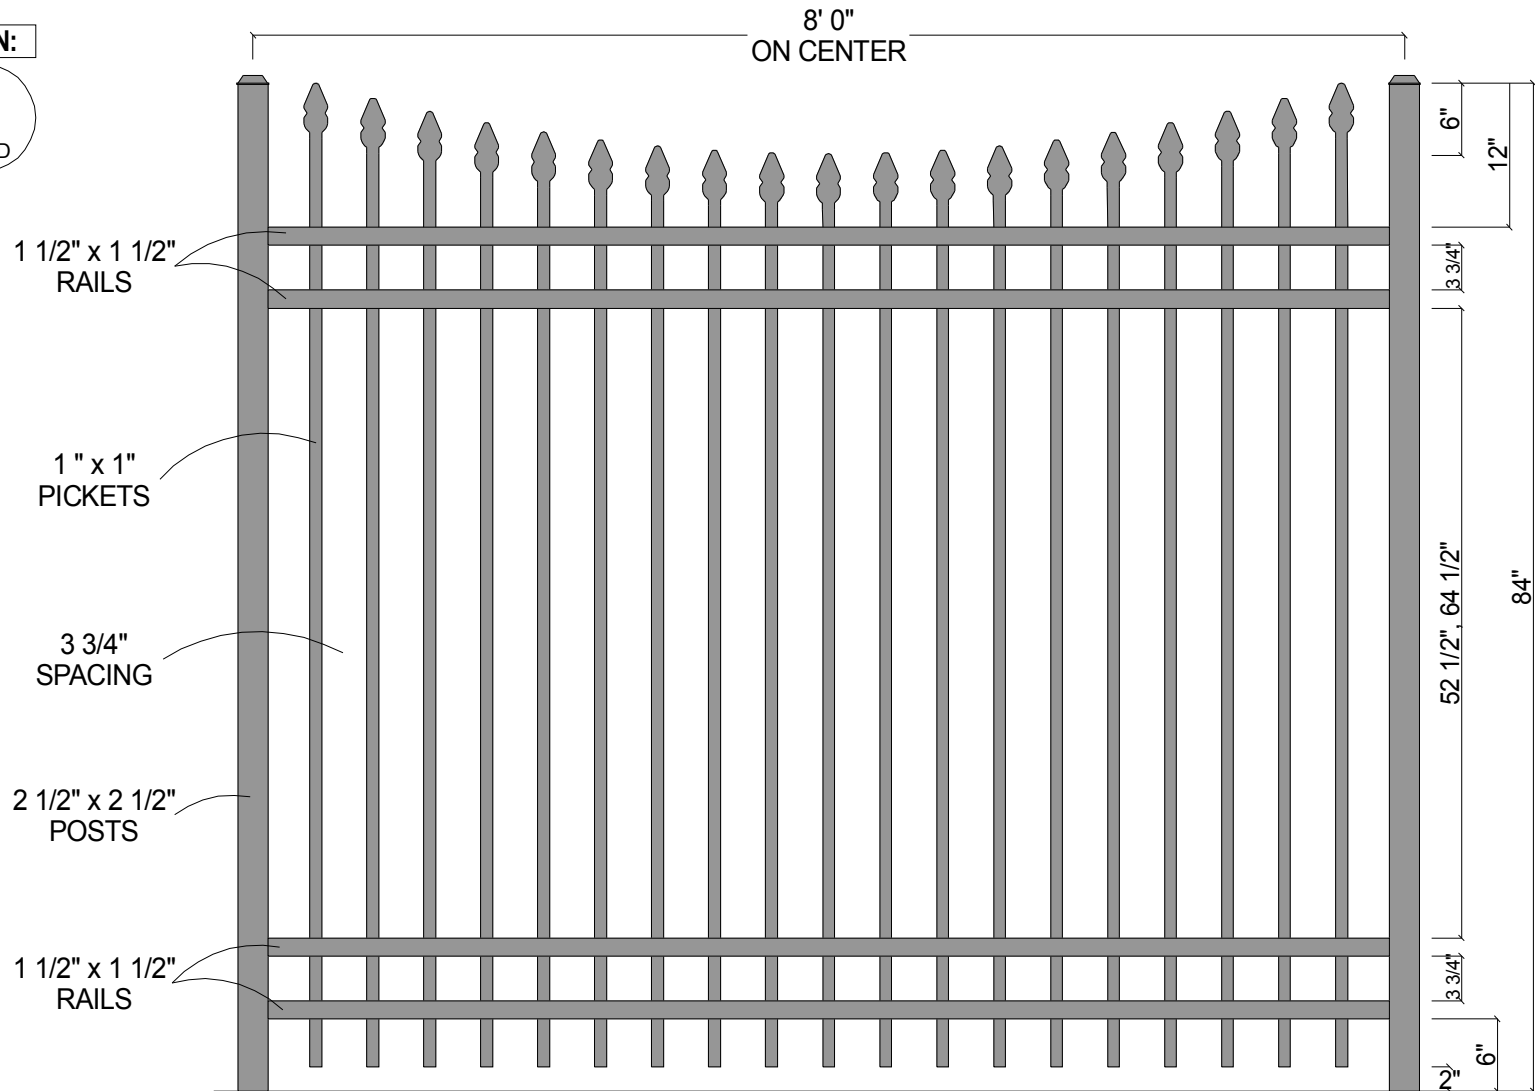

FINIAL OPTION:

Post Size	
84" Tall	2 1/2" x 2 1/2" x 10' 0"
96" Tall	2 1/2" x 2 1/2" x 11' 0"

CourtYard® Aluminum Fence	
Scale: 3/32" : 1"	Drawn By: J.D.S.
Date: 2/04/08	Revised:
2141 Concave (4-Rail w/Straight Pickets)	
As Shown: 8' x 84" 2141 Concave	Drawing Number: 2141Cncv