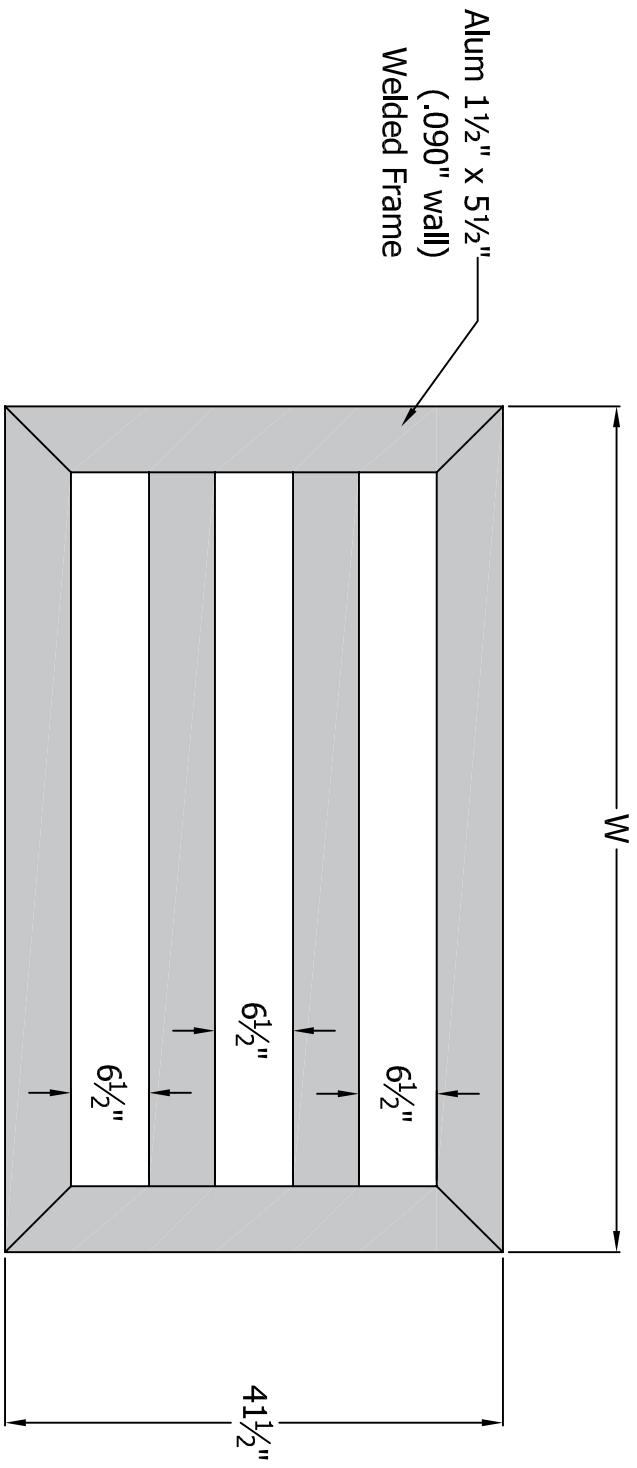

Revision Table	
Rev	Date

Gate Size	W
4' Gate	46 1/2"
6' Gate	70 1/2"
8' Gate	94 1/2"

Polyvinyl Fence System

SCALE 1:1	DRAWN BY: F.S.B.	STYLE NAME
DATE DRAWN: 3/5/2018	LOC: Z:\Vinyl\Polyvinyl Fence\Post and Rail	Gate Alum 4 Rail 1.5 X 5.5-4-6-8
DRAFT: 3/5/2018-9F	As Shown	4 Rail 1 1/2"x5 1/2" 6' gate