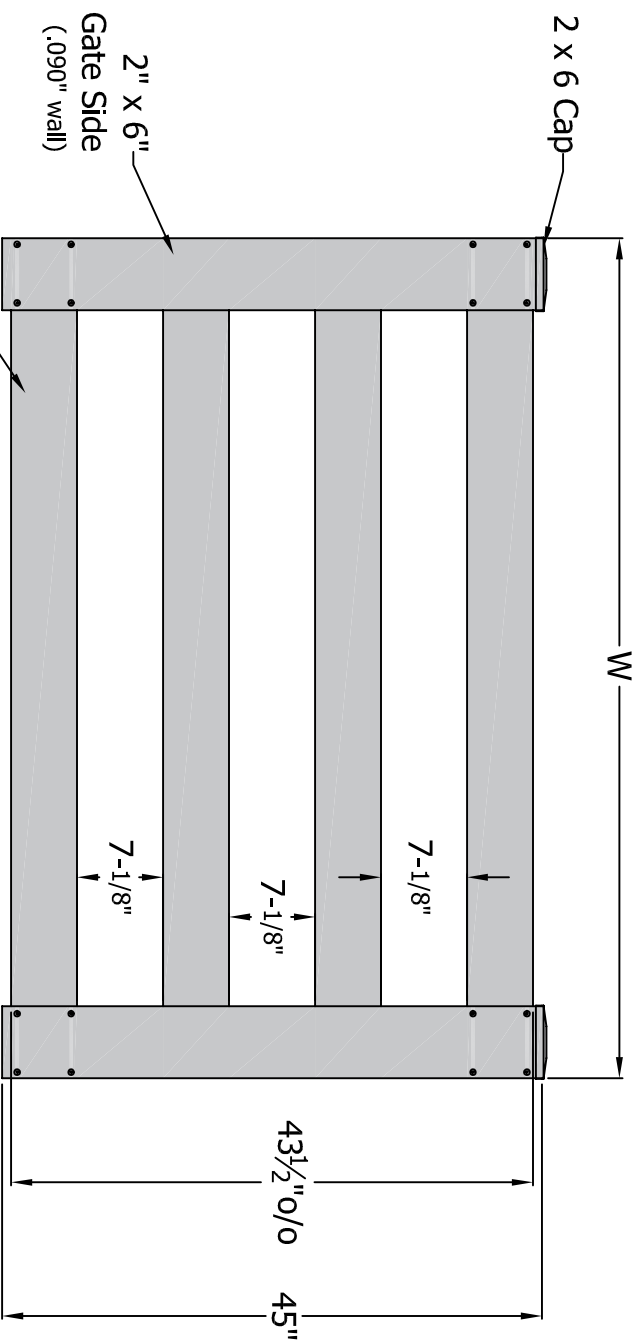

Revision Table	
Rev	Date

Gate Size	W
4' Gate	46"
6' Gate	70"
8' Gate	94"
10' Gate	118"

Polyvinyl Fence System

SCALE 1:1	DRAWN BY: F.S.B.	STYLE NAME
DATE DRAWN: 3/5/2018	LOC: Z:\Vinyl\Polyvinyl Fence\Post and Rail	Gate 4 Rail 2 x 6 Vinyl
DRAFT: 3/5/2018-6F	As Shown	4 Rail 2"x6" 6' gate