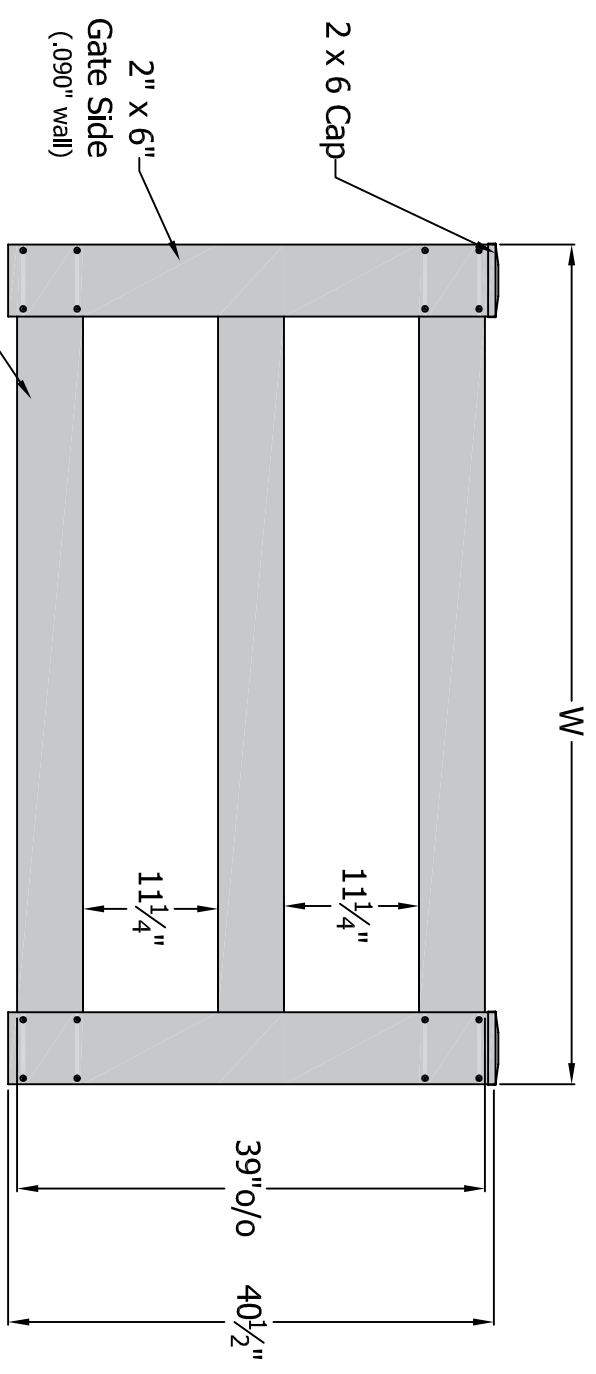

### Revision Table

Rev	Description	Date

Gate Size	W
4' Gate	46"
6' Gate	70"
8' Gate	94"
10' Gate	118"

## Polyvinyl Fence System

SCALE 1:1	DRAWN BY: F.S.B.	STYLE NAME
DATE DRAWN: 3/5/2018	LOC: Z:\Viny\Polyviny\Fence\Post and Rail	Gate 3 Rail 2 x 6 Vinyl
DRAFT: 3/5/2018-4F	As Shown	3 Rail 2" x 6" gate

DSI Digger Structures, Inc.  
3446 US 6 EAST  
Bremen, IN 46506

4

3

2

1

A

B

C

D