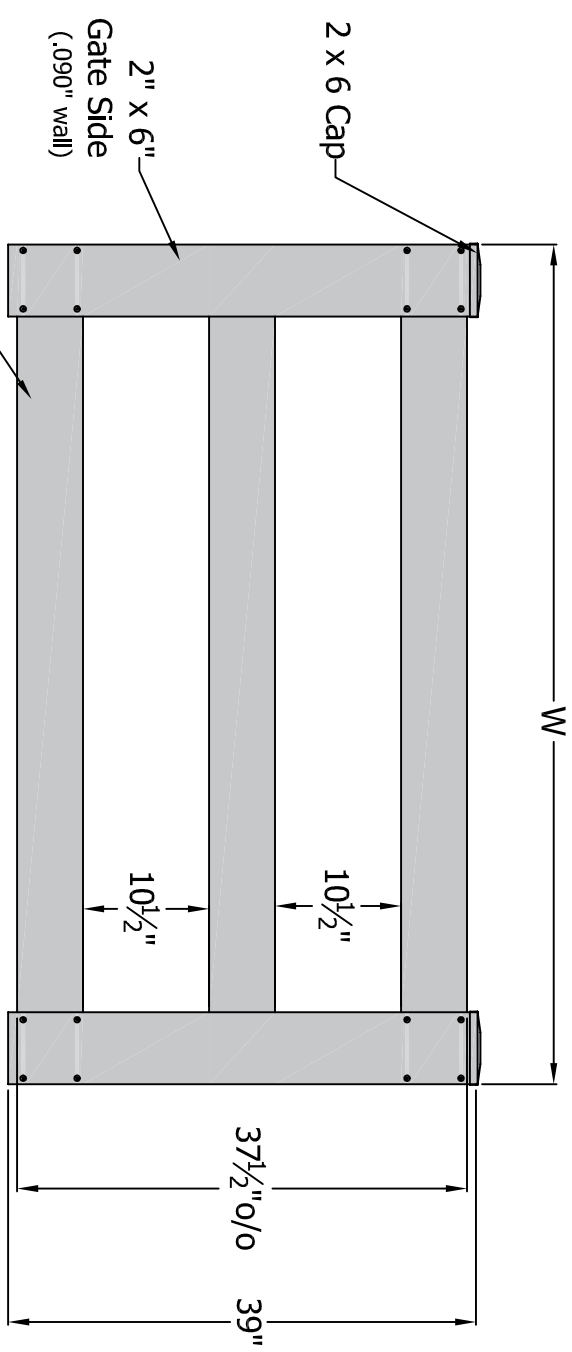

Revision Table	
Rev	Date

Gate Size	W
4' Gate	46"
6' Gate	70"
8' Gate	94"
10' Gate	118"

PolyVinyl Fence System

SCALE 1:1	DRAWN BY: F.S.B.	STYLE NAME
DATE DRAWN: 3/5/2018	LOC: Z:\Vinyl\Polyvinyl Fence\Post and Rail	Gate 3 Rail 1.5 x 5.5 Vinyl
DRAFT: 3/5/2018-3F	As Shown	3 Rail 1 1/2"x5 1/2" 6' gate