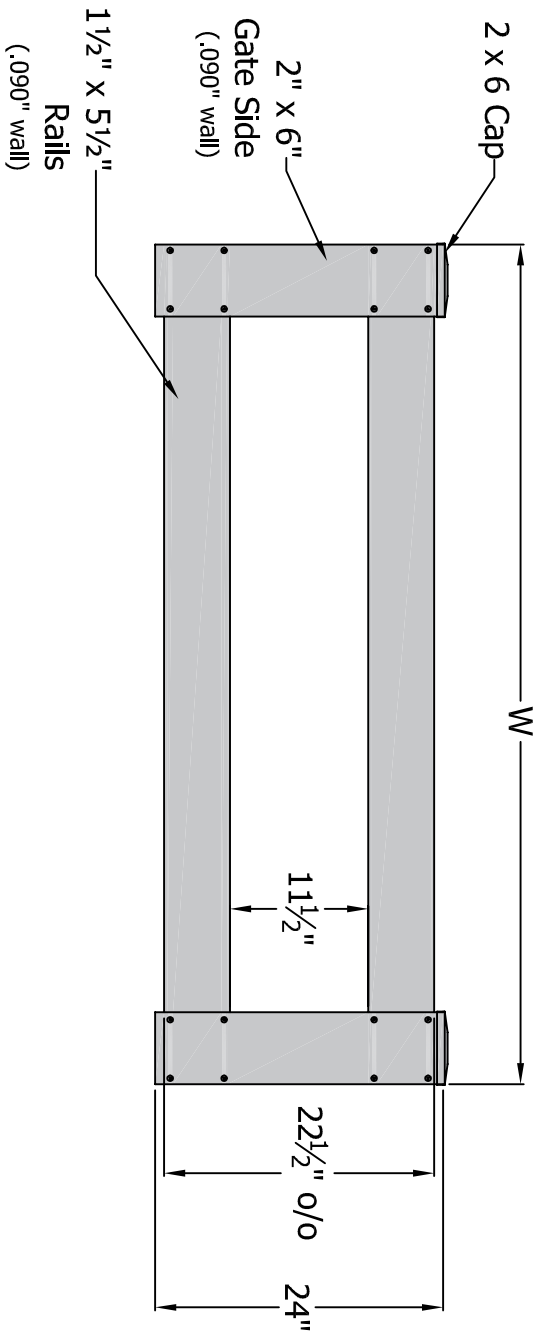

Revision Table

Rev	Description	Date

Gate Size	W
4' Gate	46"
6' Gate	70"
8' Gate	94"
10' Gate	118"

Polyvinyl Fence System

SCALE 1:1	DRAWN BY: F.S.B.	STYLE NAME
DATE DRAWN: 3/5/2018	LOC: Z:\Vinyl\Polyvinyl Fence\Post and Rail	Gate 2 Rail 2 x 6 Vinyl
DRAFT: 3/5/2018-2F	As Shown	2 Rail 2"x6" 6' gate