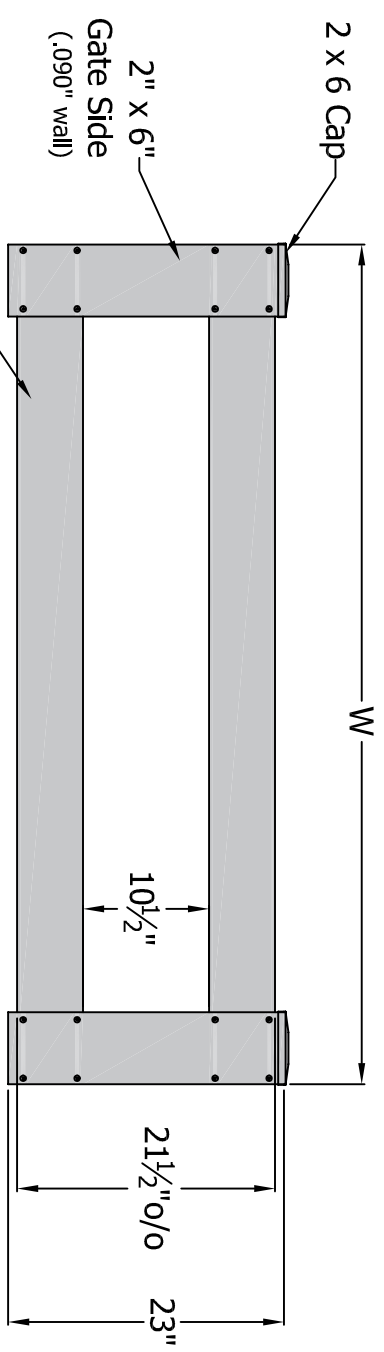

Revision Table	
Rev	Date

Gate Size	W
4' Gate	46"
6' Gate	70"
8' Gate	94"
10' Gate	118"

# PolyVinyl Fence System

SCALE 1:1	DRAWN BY: F.S.B.	STYLE NAME
DATE DRAWN: 3/5/2018	LOC: Z:\Vinyl\Polyvinyl Fence\Post and Rail	Gate 2 Rail 1.5 x 5.5 Vinyl
DRAFT: 3/5/2018-1F	As Shown	2 Rail 1 1/2"x5 1/2" 6' gate