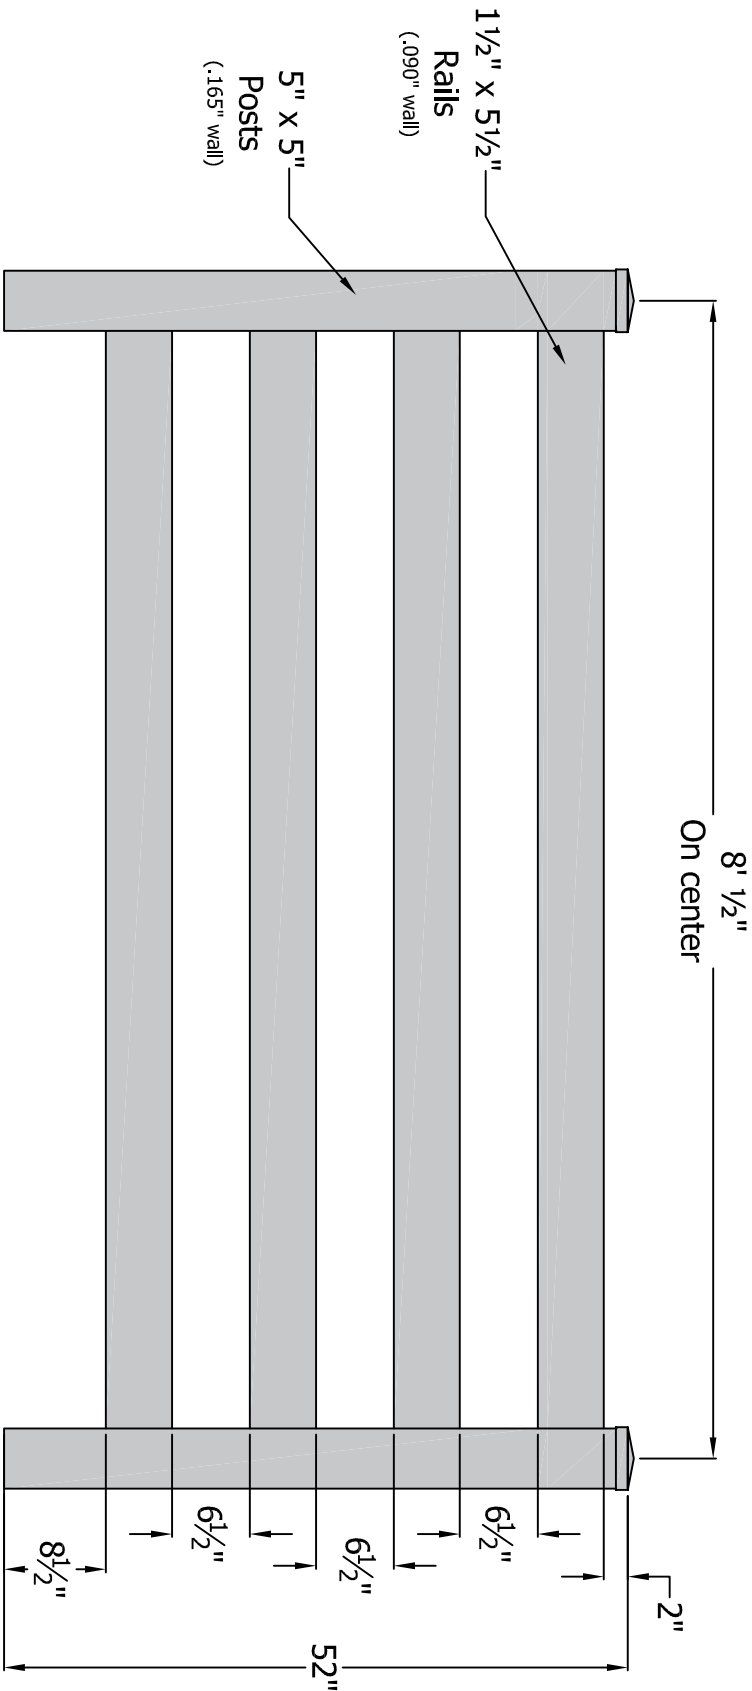

Revision Table	
Rev	Date

Post Size
5" X 5" X 7'
5" X 5" X 7'6"

Polyvinyl Fence System

SCALE 1:1	DRAWN BY: F.S.B.	STYLE NAME
DATE DRAWN: 3-1-18	LOC: Z:\Viny\Polyvinyl Fence\Post and Rail	4 Rail 1.5 X 5.5 Fence
DRAFT: 3/1/20183F		52T .165 Post
		As Shown
		52" 4 Rail 1 1/2" X 5 1/2"