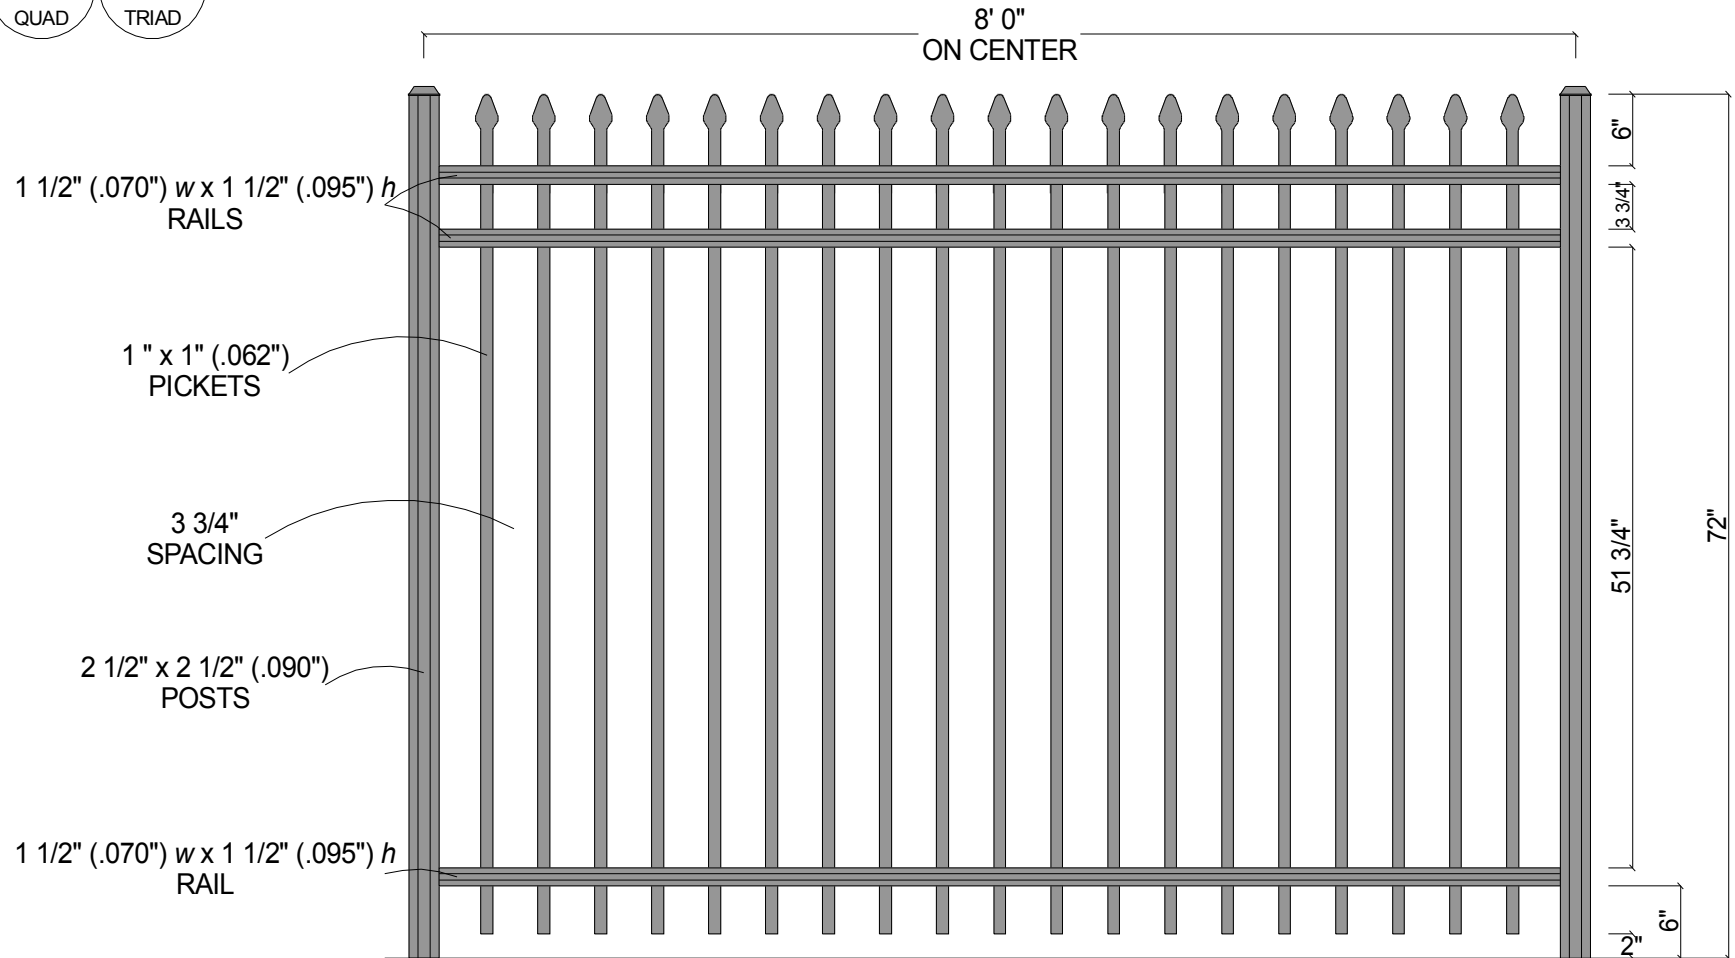

## Regis Aluminum Fence

Scale: 3/32" : 1"

Date: 5/12/08

Drawn By: J.D.S.

Revised:

**5131** (72" Tall)

As Shown:  
8' x 72" 5131

Drawing Number:  
5131-72

### Post Size

72" Tall

2 1/2" x 2 1/2" x 8 1/2'