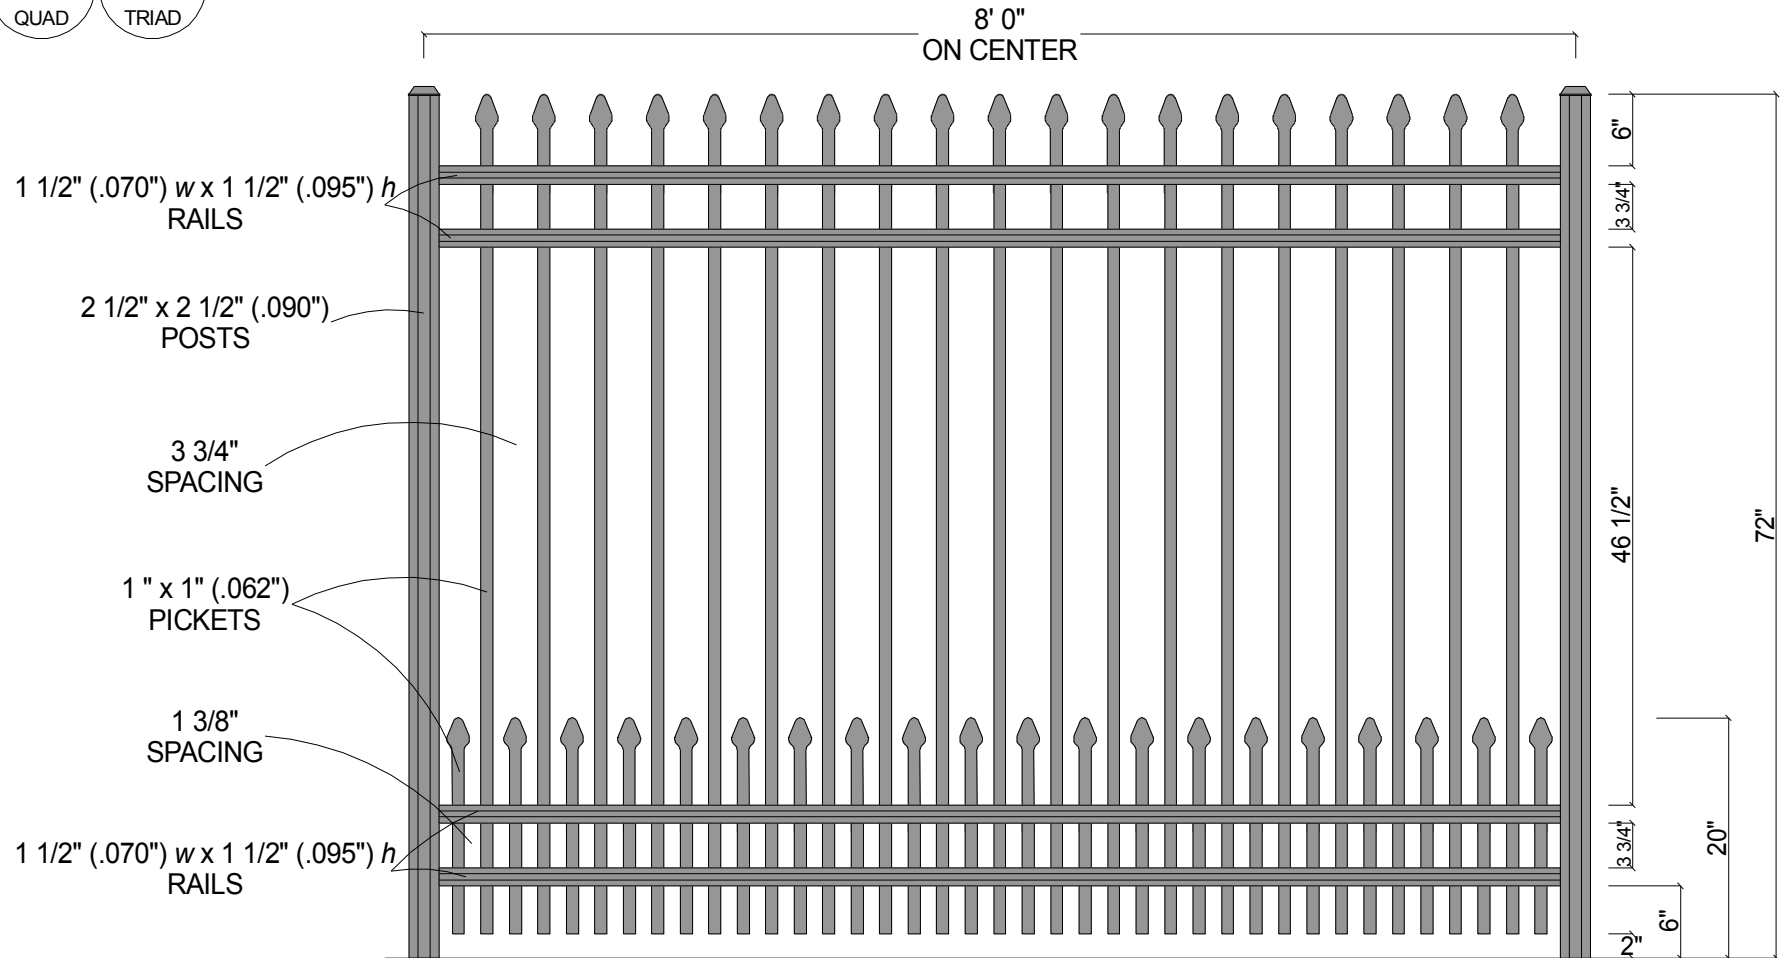

FINIAL OPTION:

QUAD

TRIAD

Regis Aluminum Fence

Scale: 3/32" : 1"

Date: 5/12/08

Drawn By: J.D.S.

Revised:

5131 w/Short Picket Option (72" Tall)

As Shown:

8' x 72" 5131 w/Short Picket Option

Drawing Number:

5131-72-SPO

Post Size

72" Tall

2 1/2" x 2 1/2" x 8 1/2'