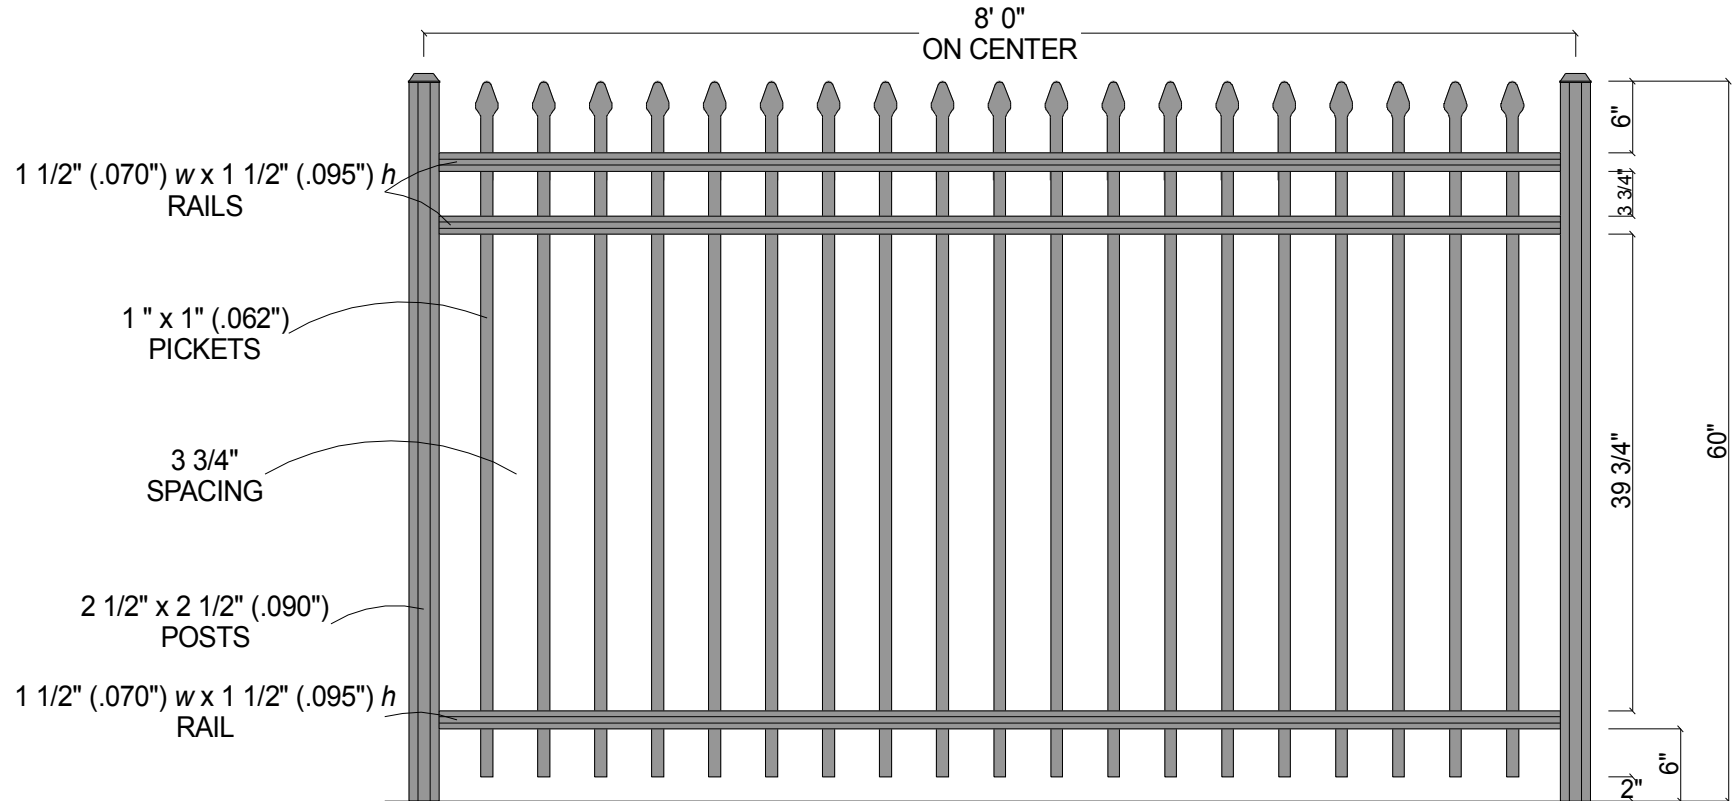

FINIAL OPTION:

Post Size	
60" Tall	2 1/2" x 2 1/2" x 7 1/2'

Regis Aluminum Fence

Scale: 3/32" : 1"

Date: 5/12/08

Drawn By: J.D.S.

Revised:

5131 (60" Tall)

As Shown:
8' x 60" 5131

Drawing Number:
5131-60