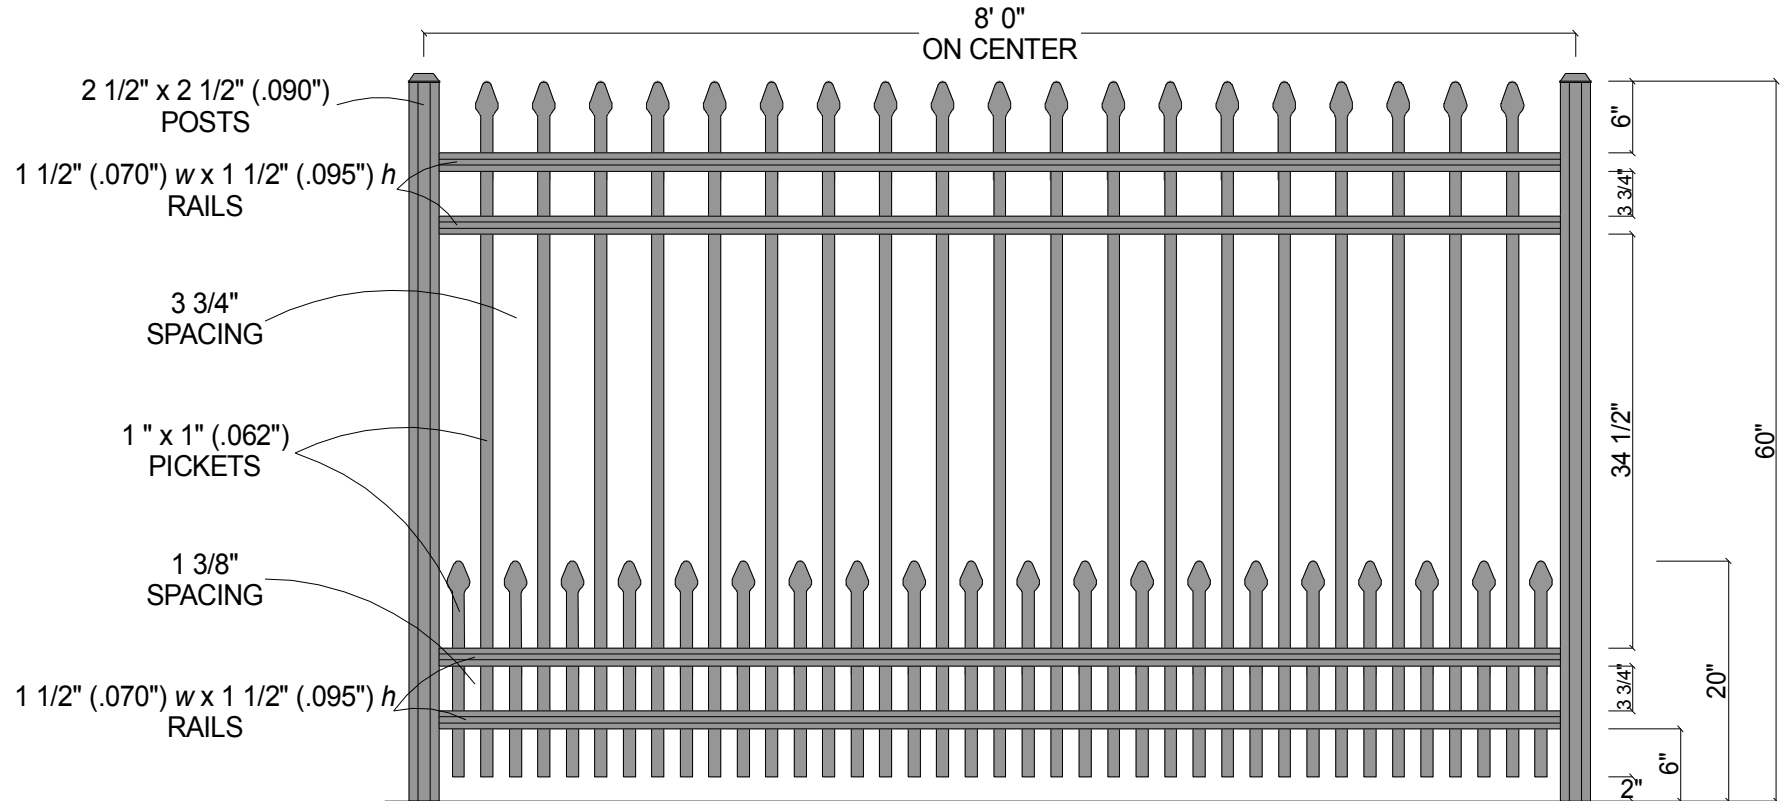

FINIAL OPTION:

Post Size	
60" Tall	2 1/2" x 2 1/2" x 7 1/2"

Regis Aluminum Fence

Scale: 3/32" : 1"

Date: 5/12/08

Drawn By: J.D.S.

Revised:

5131 w/Short Picket Option (60" Tall)

As Shown:

8' x 60" 5131 w/Short Picket Option

Drawing Number:

5131-60-SPO