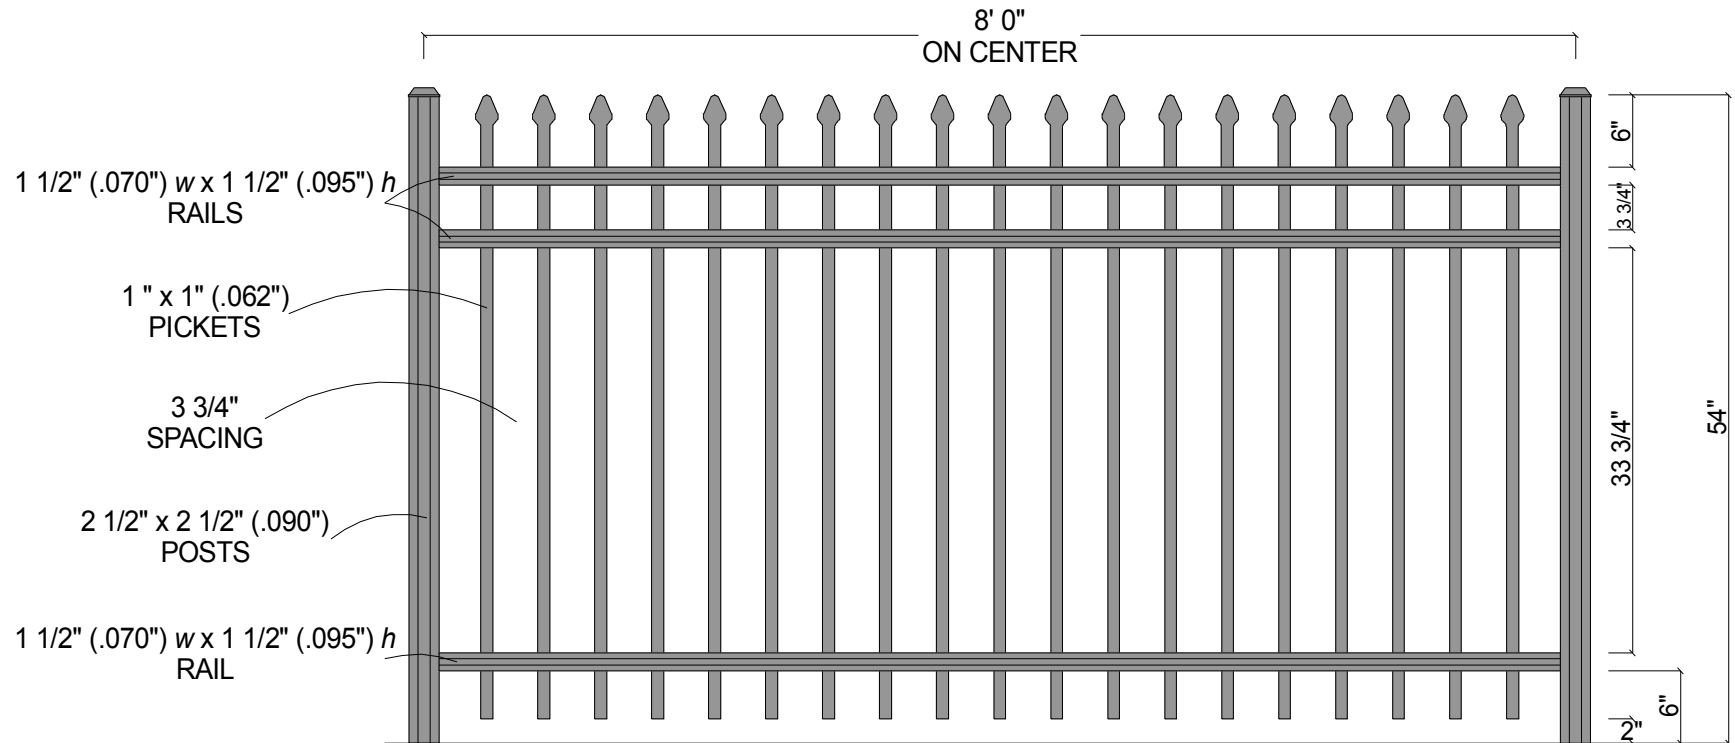

FINIAL OPTION:

Post Size	
54" Tall	2 1/2" x 2 1/2" x 7"

Regis Aluminum Fence

Scale: 3/32" : 1"

Date: 5/12/08

Drawn By: J.D.S.

Revised:

5131 (54" Tall)

As Shown:
8' x 54" 5131

Drawing Number:
5131-54