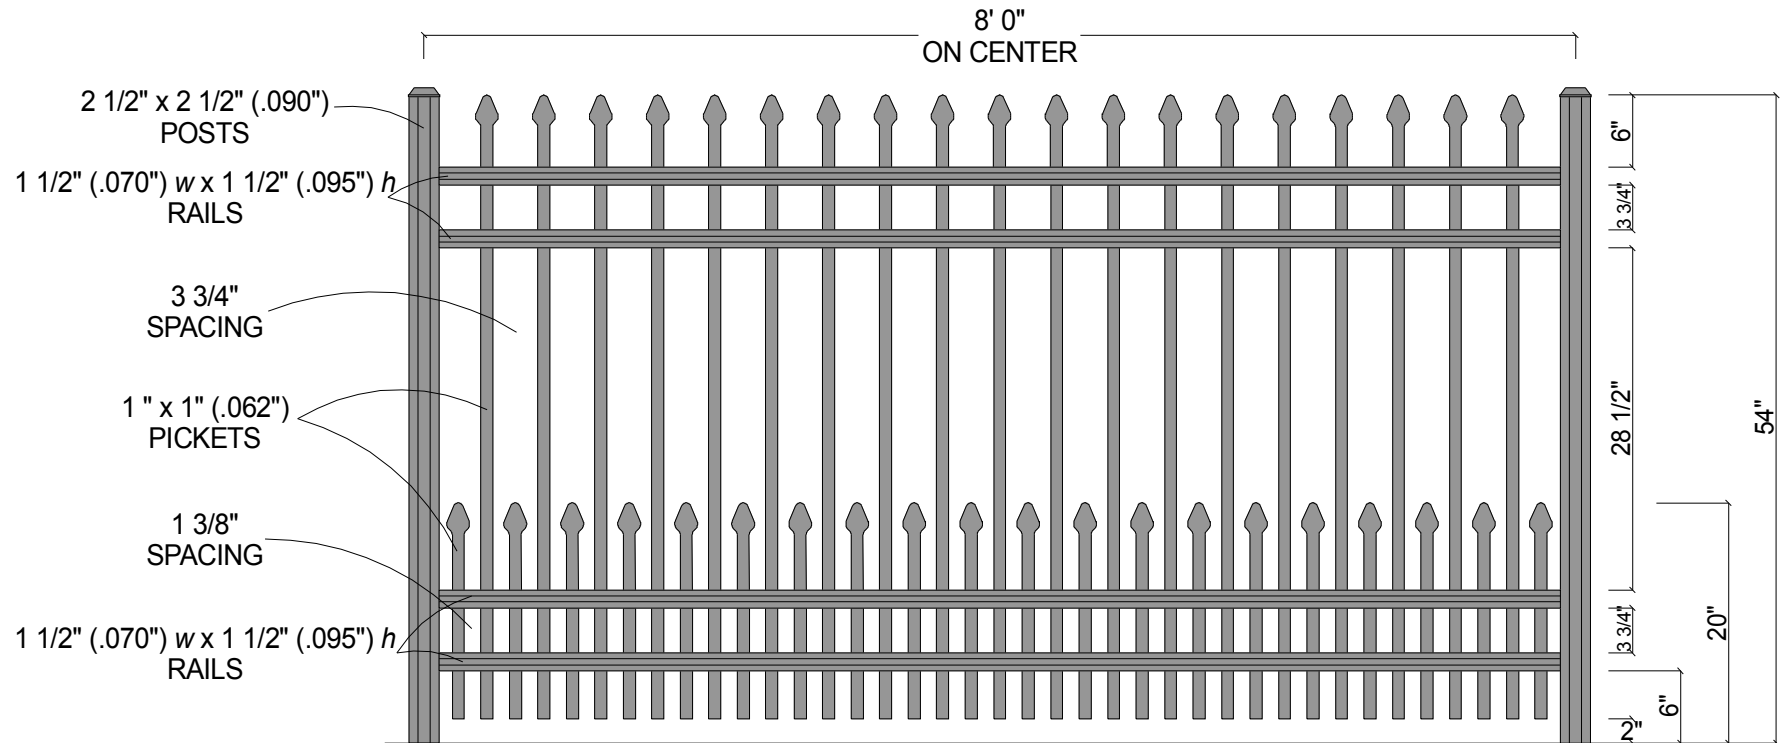

FINIAL OPTION:

Post Size	
54" Tall	2 1/2" x 2 1/2" x 7"

Regis Aluminum Fence

Scale: 3/32" : 1"

Date: 5/12/08

Drawn By: J.D.S.

Revised:

5131 w/Short Picket Option (54" Tall)

As Shown:

8' x 54" 5131 w/Short Picket Option

Drawing Number:

5131-54-SPO