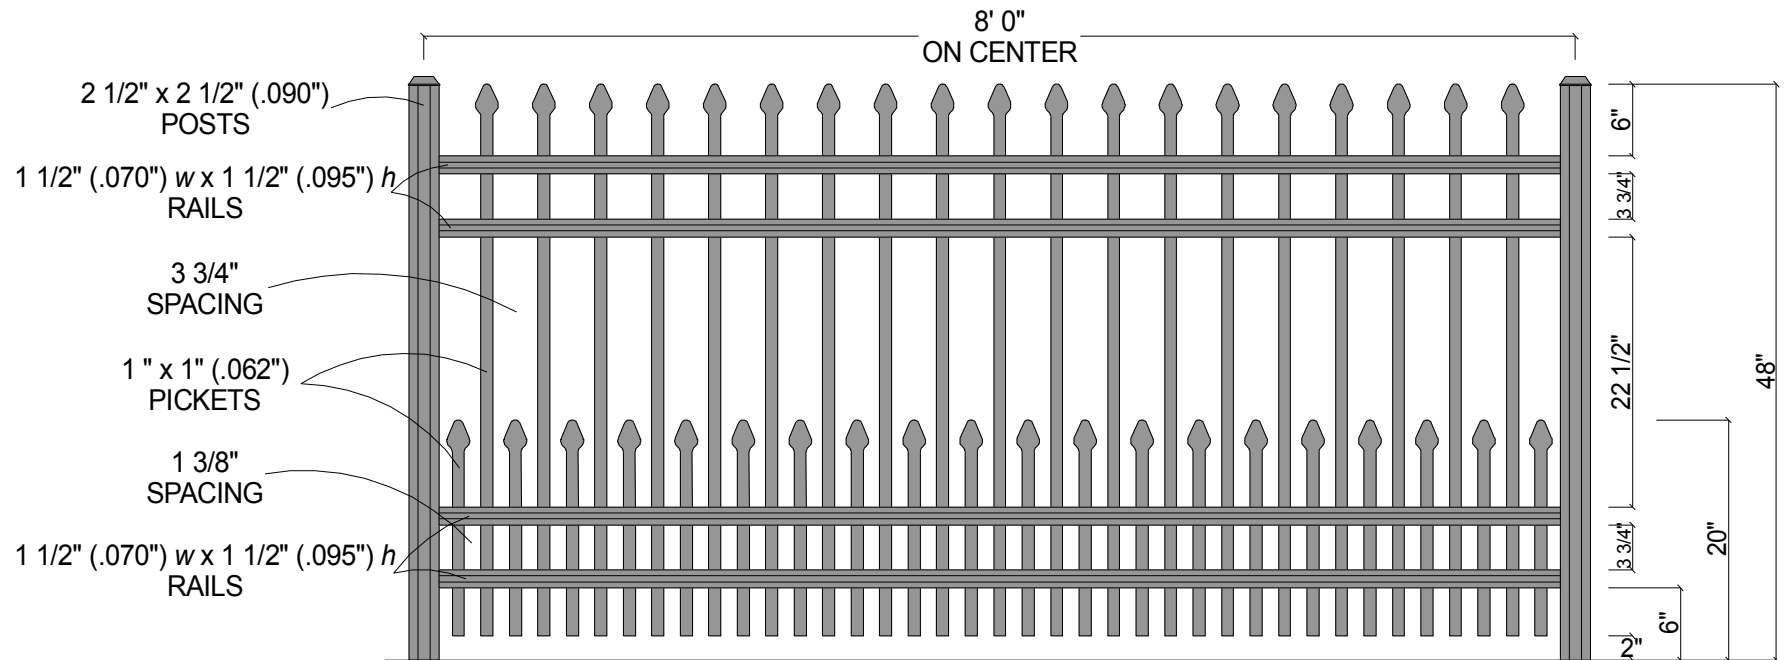

FINIAL OPTION:

Post Size	
48" Tall	2 1/2" x 2 1/2" x 6 1/2'

Regis Aluminum Fence

Scale: 3/32" : 1"

Date: 5/12/08

Drawn By: J.D.S.

Revised:

5131 w/Short Picket Option (48" Tall)

As Shown:

8' x 48" 5131 w/Short Picket Option

Drawing Number:

5131-48-SPO