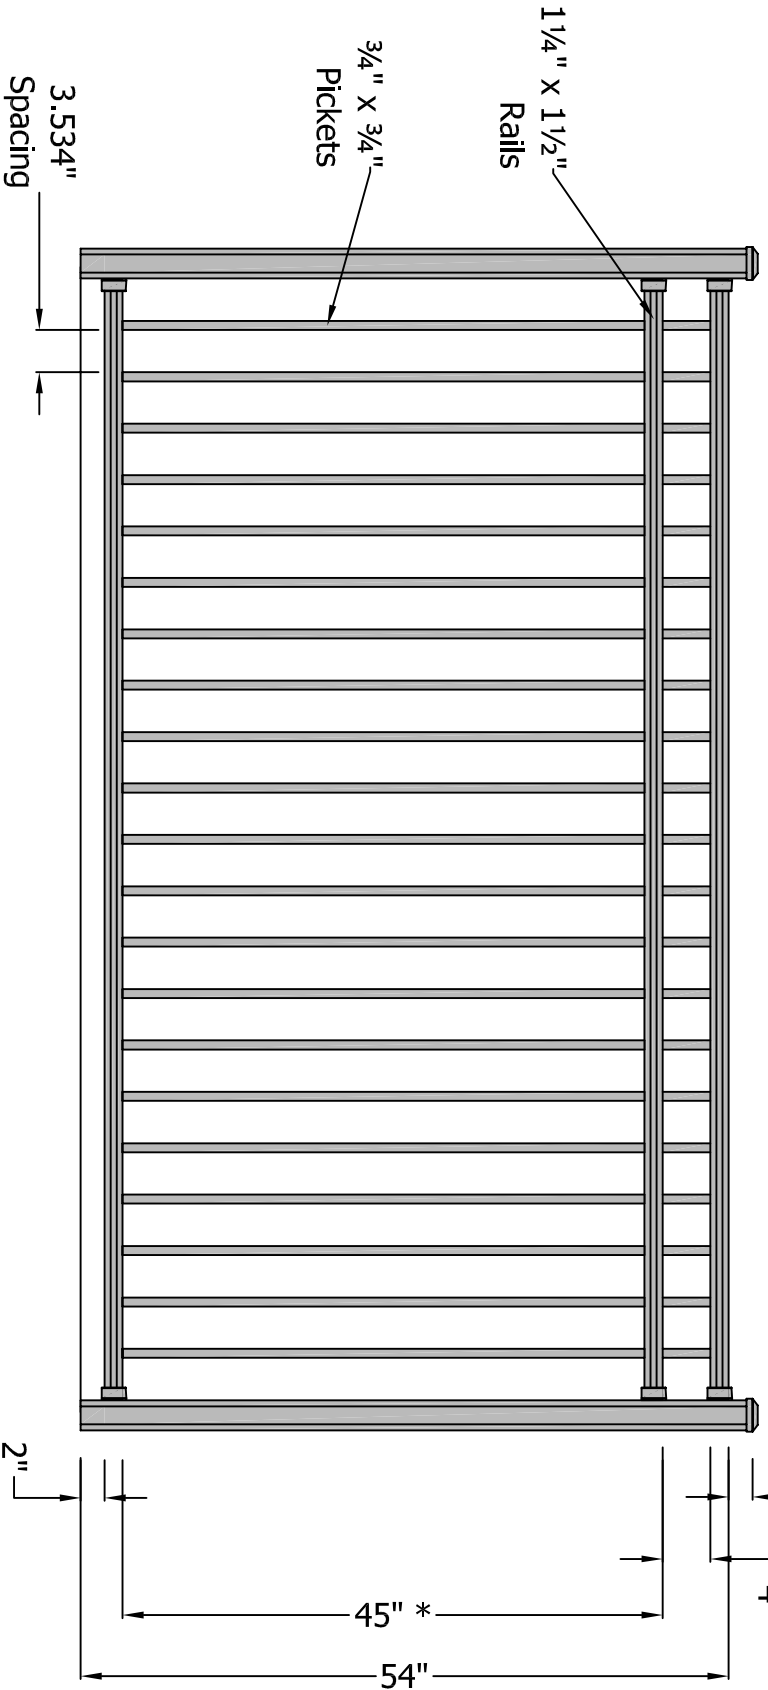

REV.	REVISION	PART NUMBER:	DATE
A	RELEASE PENDING APPROVAL		

* Meets BOCA requirements for Height and Spacing

Post Size

54" Tall 2 1/2" X 2 1/2" X 7'

APPROVED BY:

DATE APPROVED:

FINISH:

DSI / Bigger Specialties, Inc.
3446 US 6 EAST
Bremen, IN 46506

SHEET SIZE = C
SCALE = 1" = 1"
STANDARD TOLERANCES:
DIM. ±.005
FRACTIONS ±1/8"
ANG. ±.5°
FIRST USED ON:

DRAWN BY: CM
DATE DRAWN: 03-23-2015
LOC: Z1:Aluminum Regis 4000 Series Sections
PART NUMBER or STYLE: 4230 (Pool Posts)
Quote requested by:

PART NAME: Section
SHEET REV. A

4

3

2

1