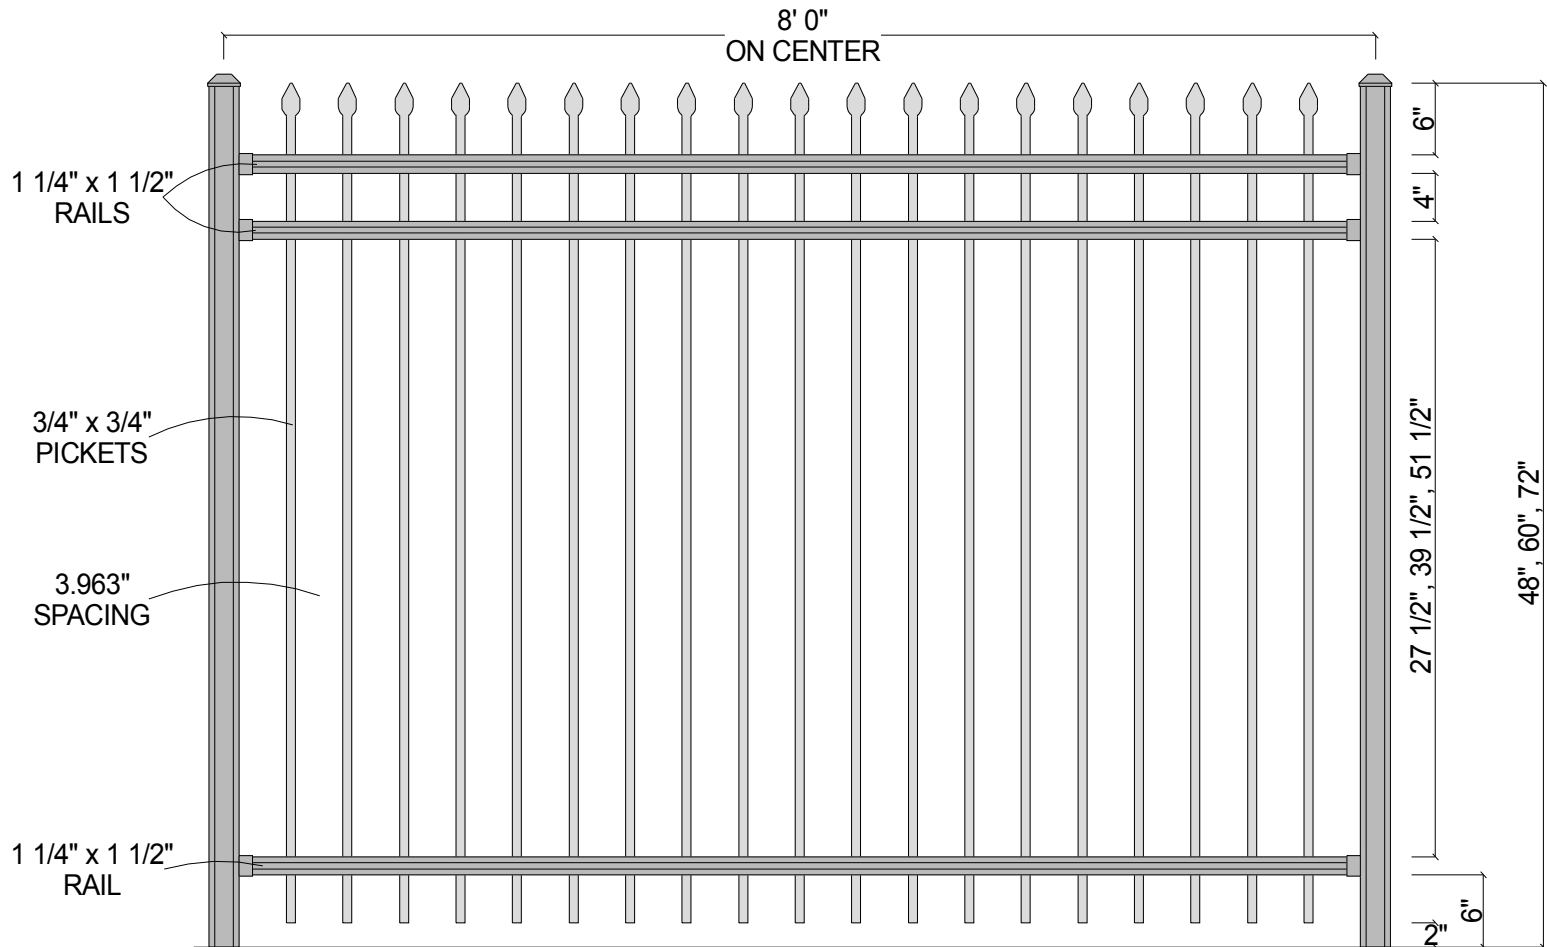

**FINIAL OPTION:**

Post Size	
48" Tall	2 1/2" x 2 1/2" x 6 1/2'
60" Tall	2 1/2" x 2 1/2" x 7 1/2'
72" Tall	2 1/2" x 2 1/2" x 8 1/2'

# Regis Aluminum Fence

Scale: 1/16" : 1"	Approved By: E.H.	Drawn By: J.D.S.
Date: 10/05/05	Revised:	
<b>4131</b>		
As Shown: 72" 4131	Drawing Number: 4131	