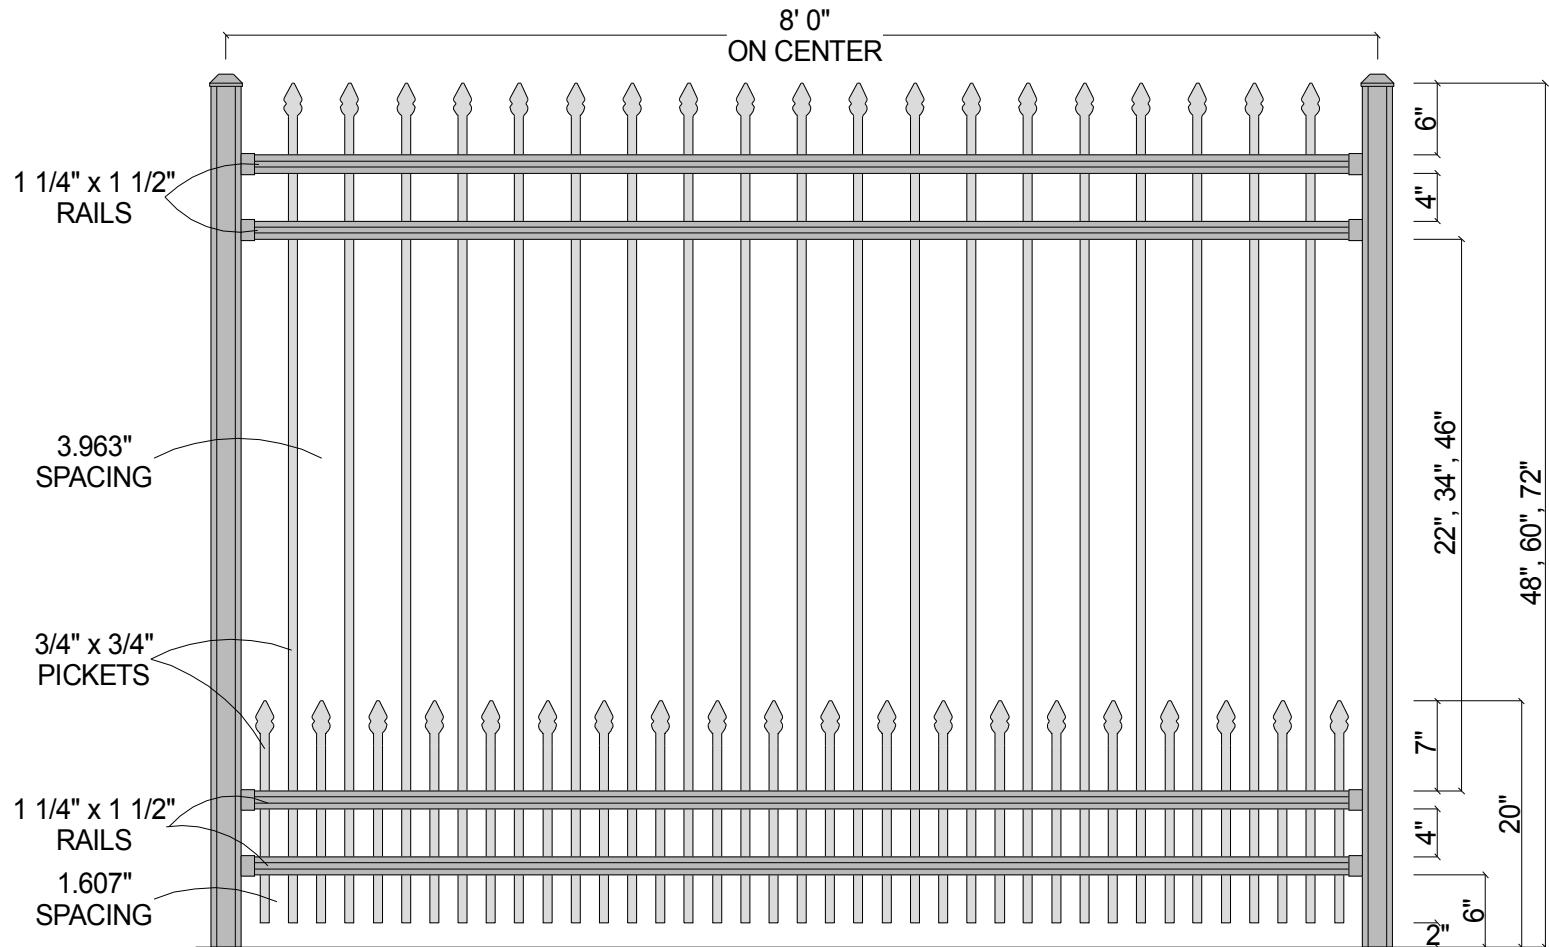

**FINIAL OPTION:**

Post Size	
48" Tall	2 1/2" x 2 1/2" x 6 1/2'
60" Tall	2 1/2" x 2 1/2" x 7 1/2'
72" Tall	2 1/2" x 2 1/2" x 8 1/2'

# Regis Aluminum Fence

Scale: 1/16" : 1"  
Date: 4/18/06

Approved By:  
F.S.B.

Drawn By: J.D.S.  
Revised:

**4131**

As Shown:  
72" 4131 w/Short Picket Option

Drawing Number:  
4131-Short